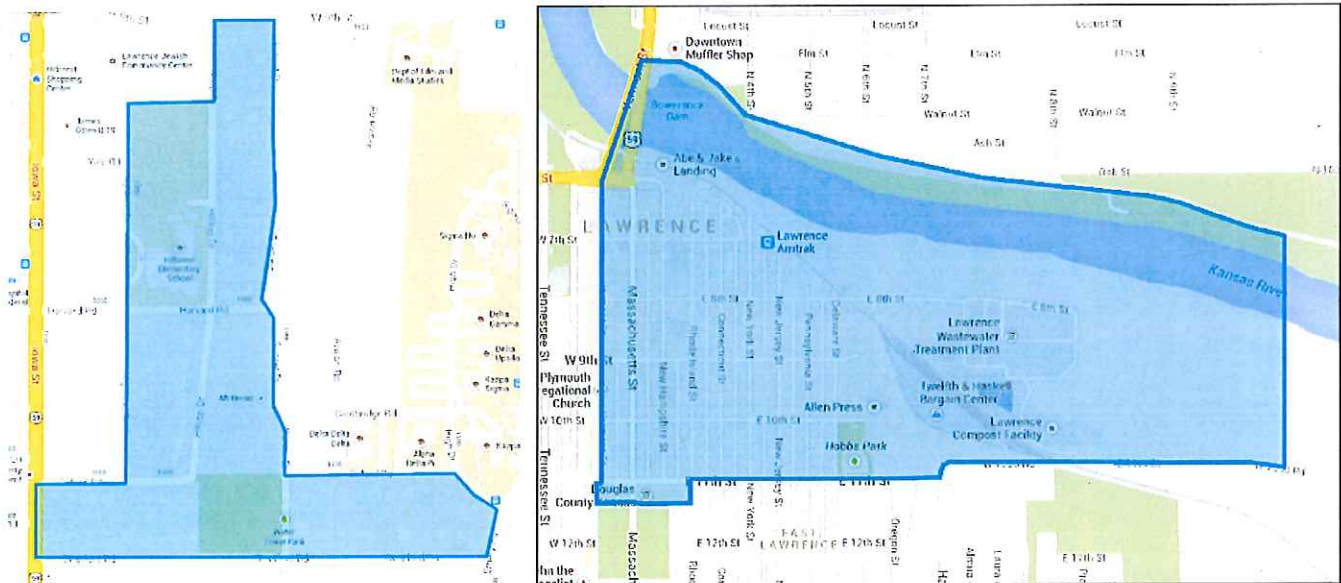

September 30, 2013

RECEIVED

OCT 04 2013

**CITY MANAGERS OFFICE
LAWRENCE, KS**

Mike Dever
Mayor
City of Lawrence
6 East 6th St
Lawrence, KS 66044

Dear Mike,

Congratulations! A neighborhood where your government organization has a presence has been selected for the Wicked Fiber pilot project.

What does this mean? As a government organization you are eligible for 1,000 Mbps fiber-optic Internet access free of charge. This level of service is 100x faster than the service that most Americans get via Cable or DSL.

Figure 1: Wicked Fiber Pilot Project – Central & East