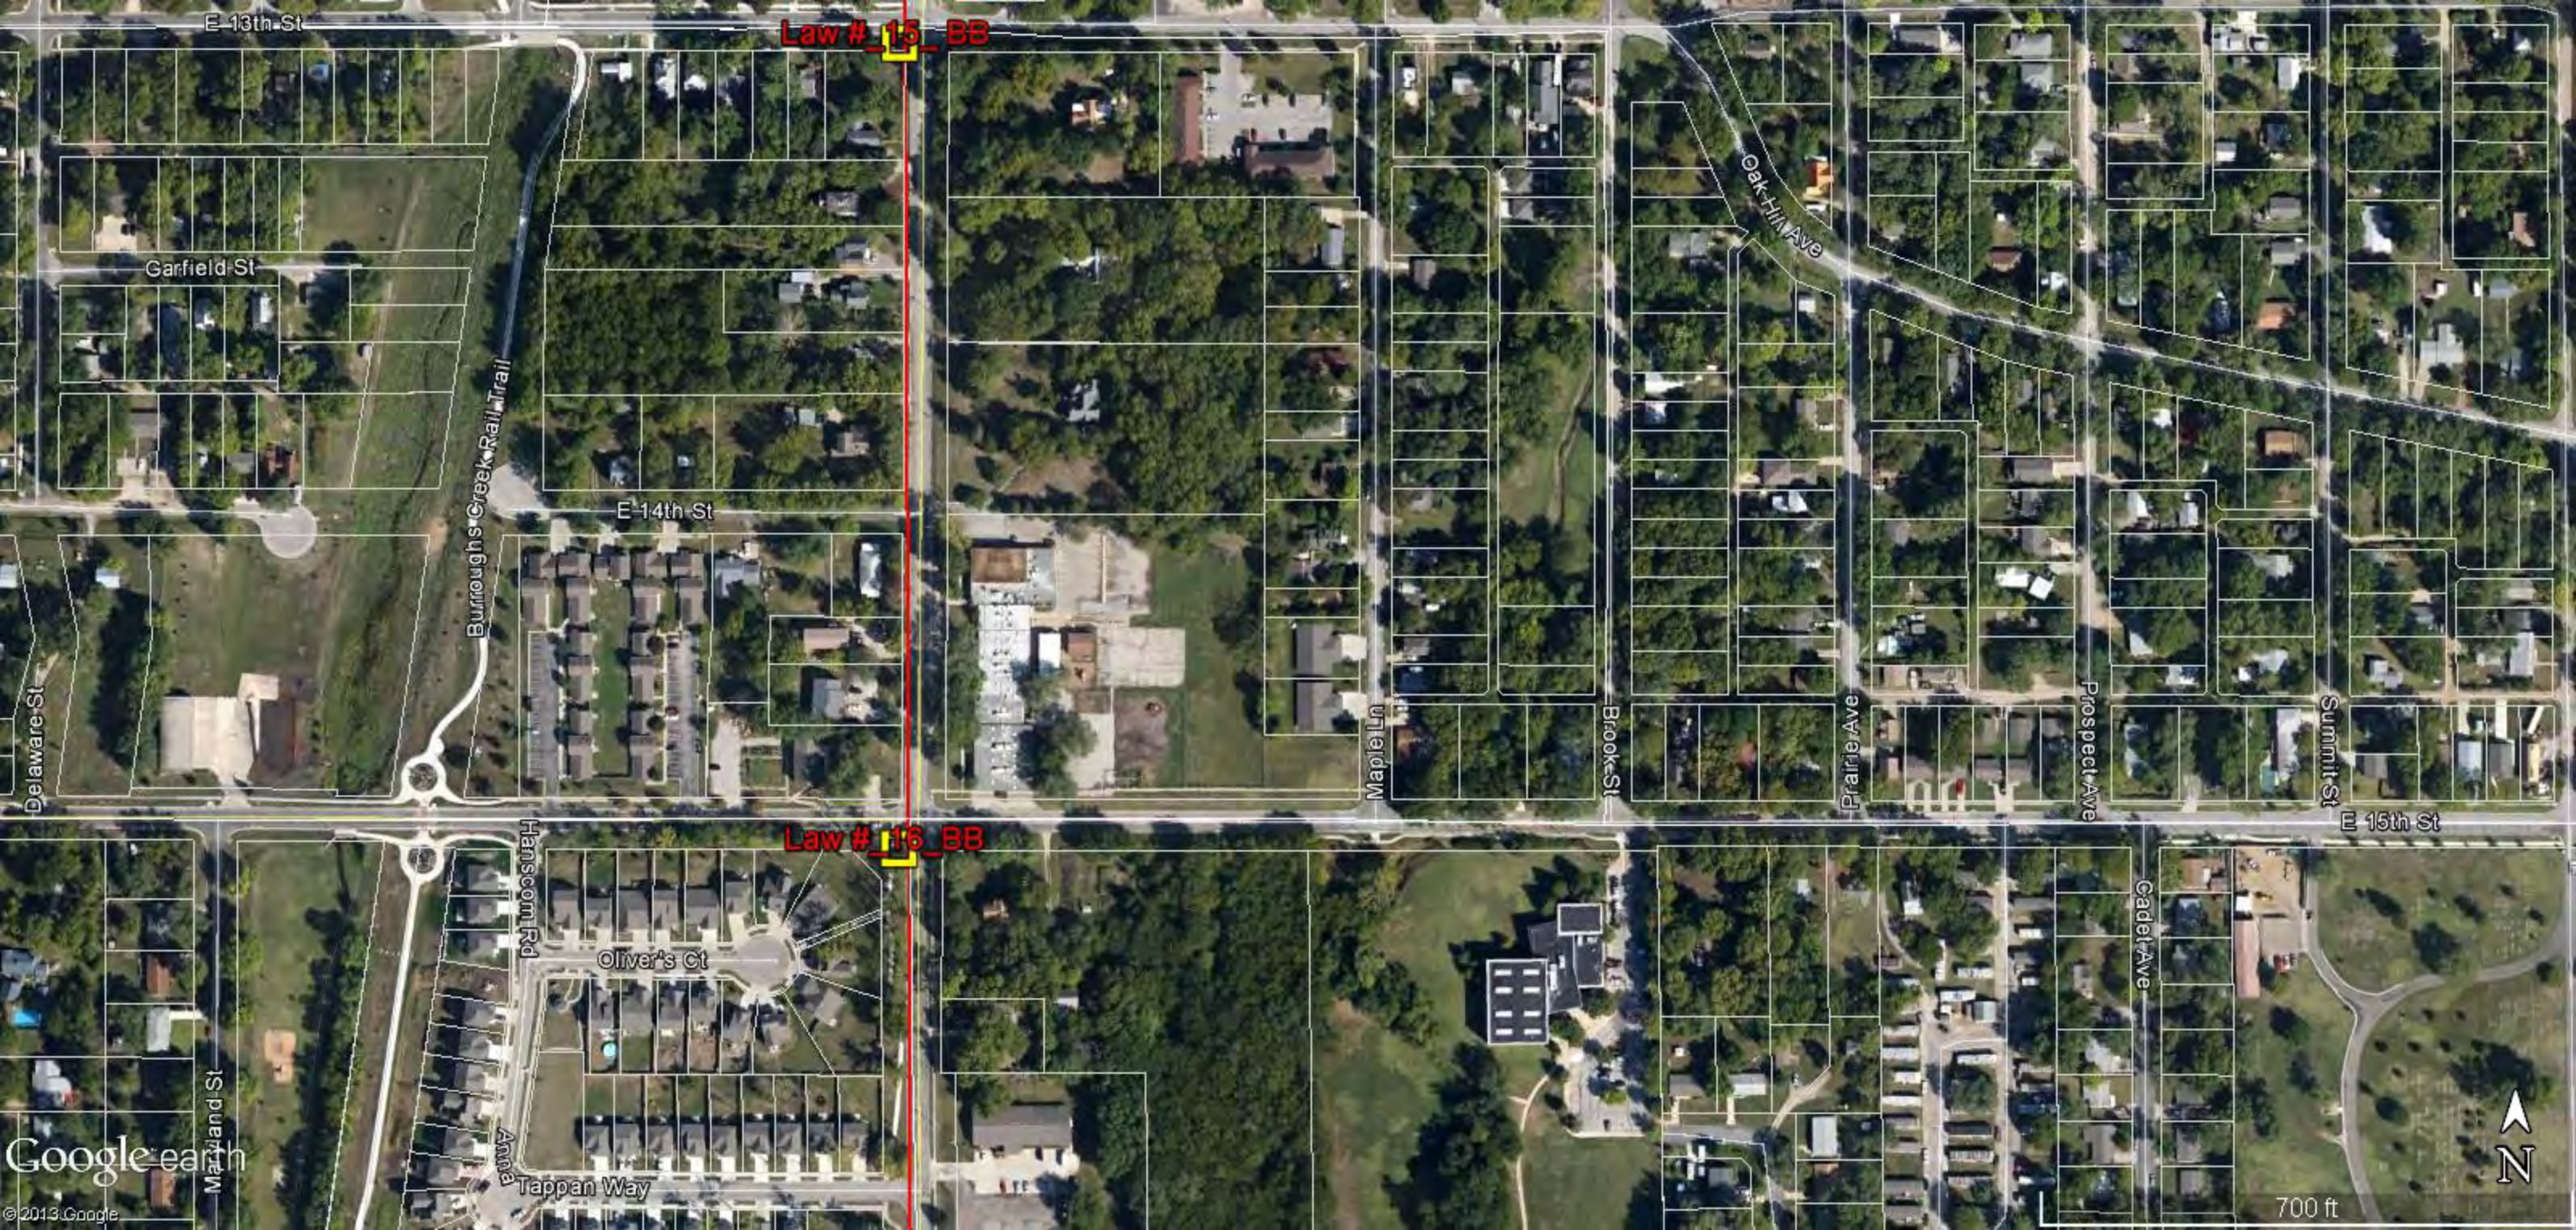

© 2013 Google

600 ft

Burroughs Creek Rail Trail

E-12th-St

Oregon-St

Delaware-St

Pennsylvania-St

E-13th-St

Haskell Ave

Almira Ave

Laura Ave

Law # 15 BB

Garfield-St

Maple Ln

Brook St

Gak-Hill Ave

Google earth

© 2013 Google

600 ft

E 13th St

Law # 15_BB

Garfield St

E 14th St

Burroughs Creek Rail Trail