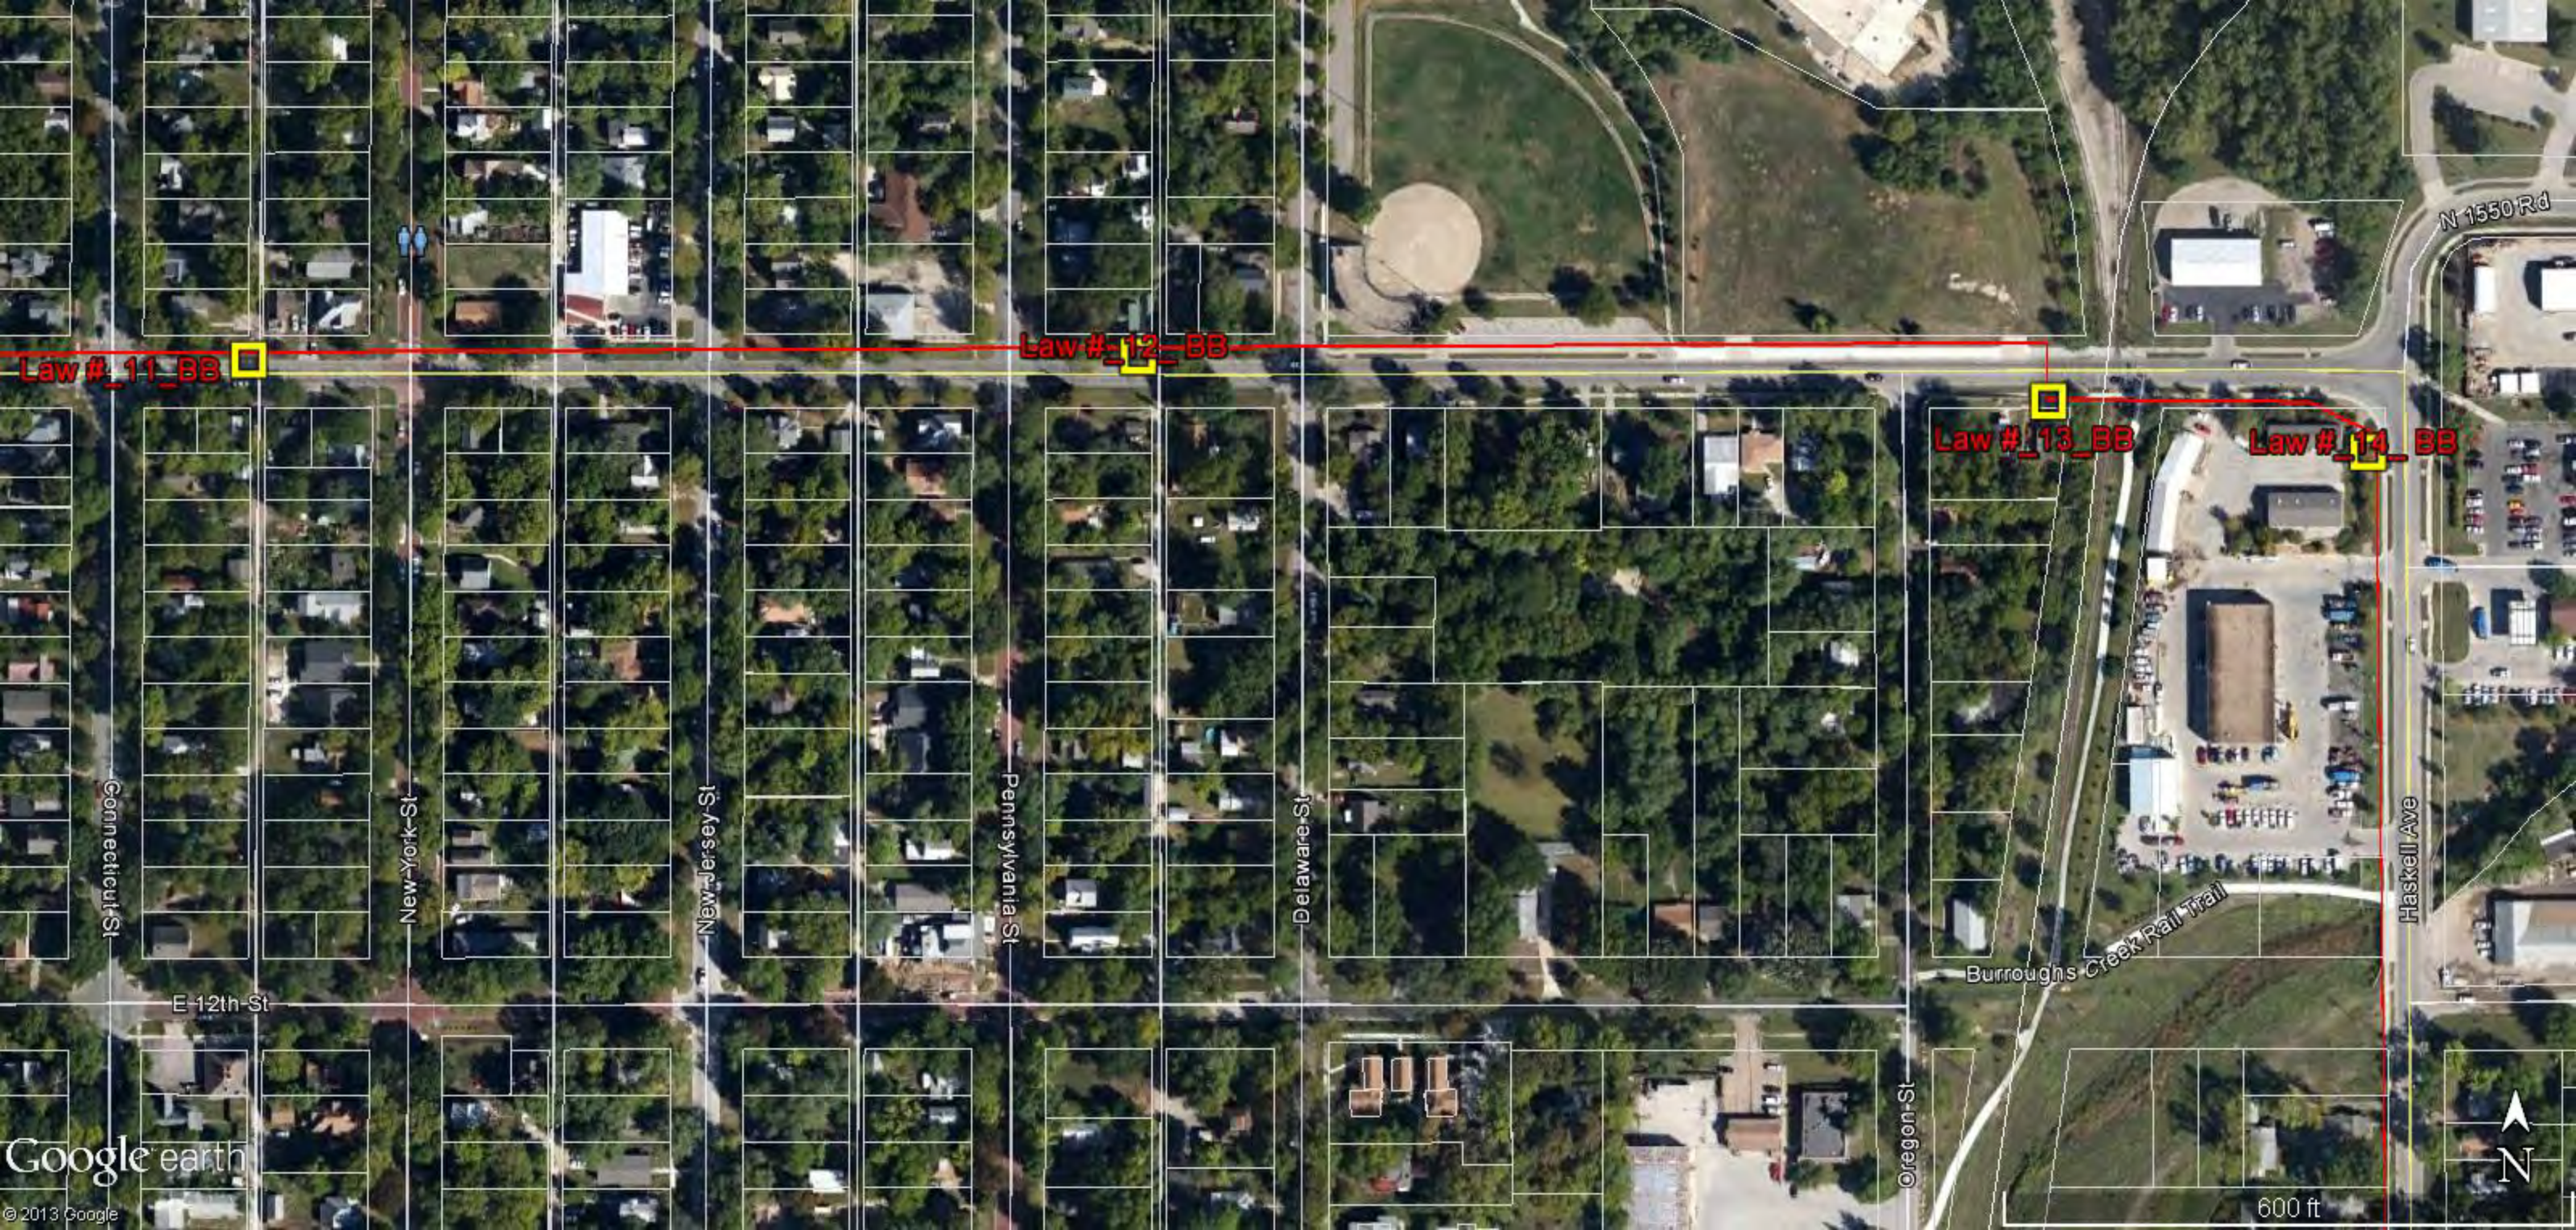

Law #_11_BB

Law #_12_BB

Law #_13_BB

Law #_14_BB

Connecticut St

New-York-St

New-Jersey-St

Pennsylvania-St

Delaware-St

Oregon-St

Haskell Ave

N 1550 Rd

E-12th St

Burroughs Creek Rail Trail

Google earth

© 2013 Google

600 ft