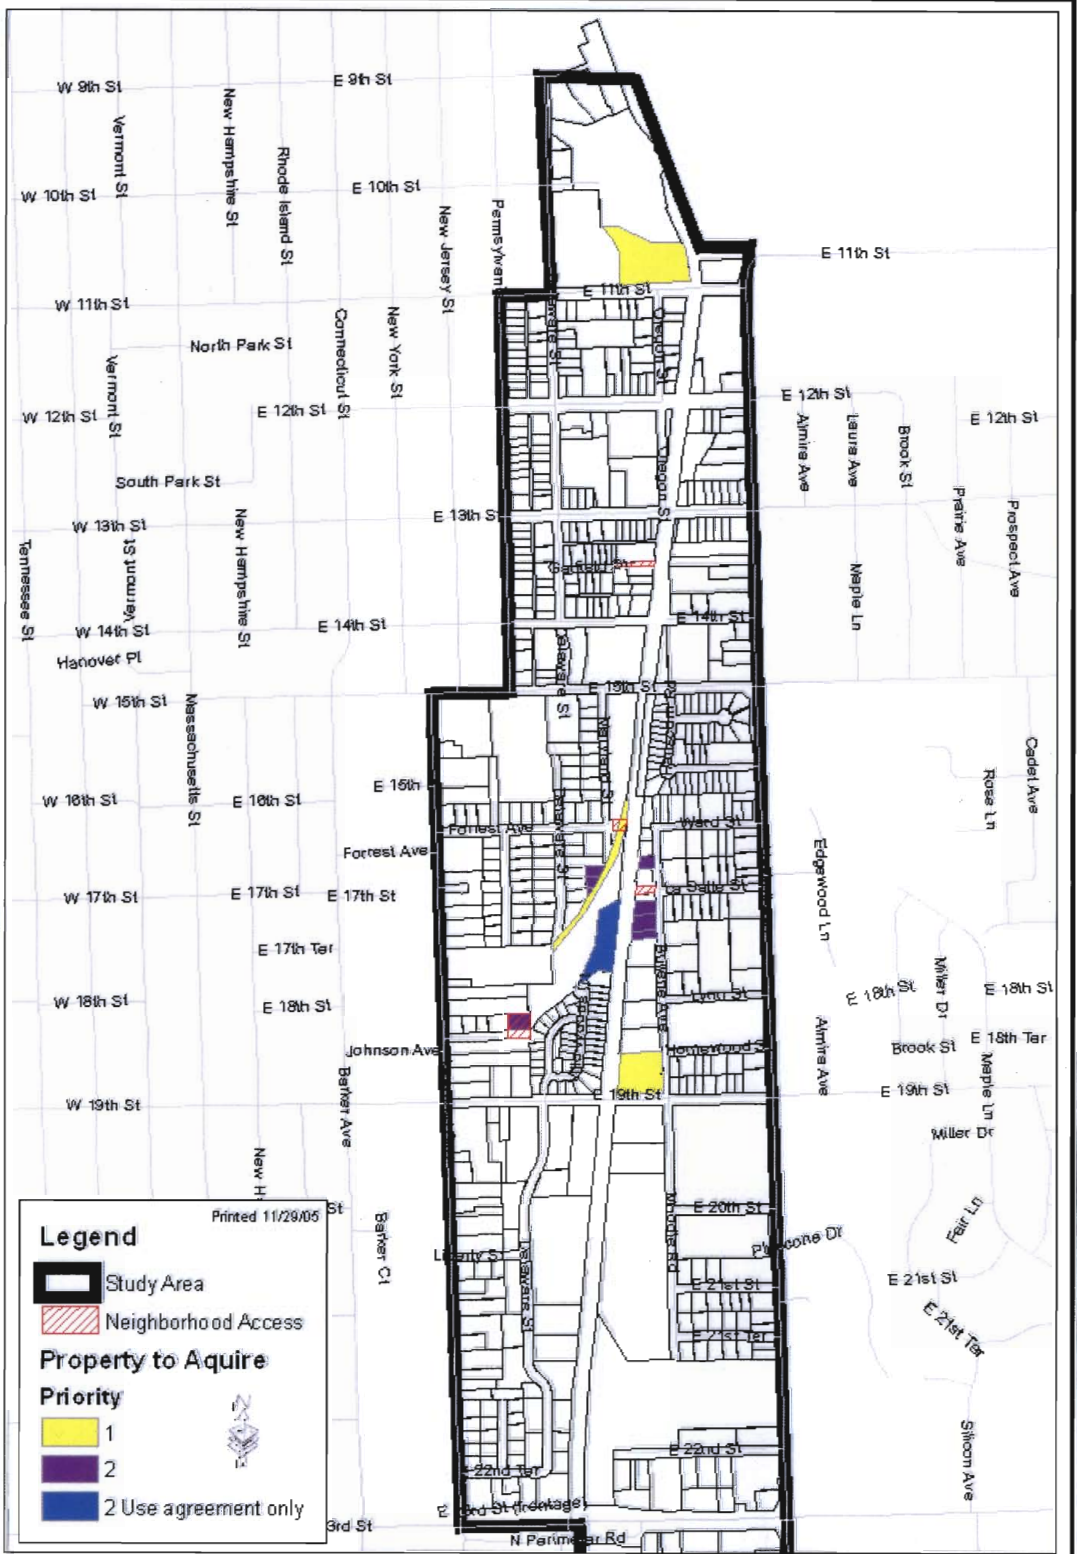

Burroughs Creek Corridor Plan Recommended Additional Neighborhood Access and Property Acquisitions