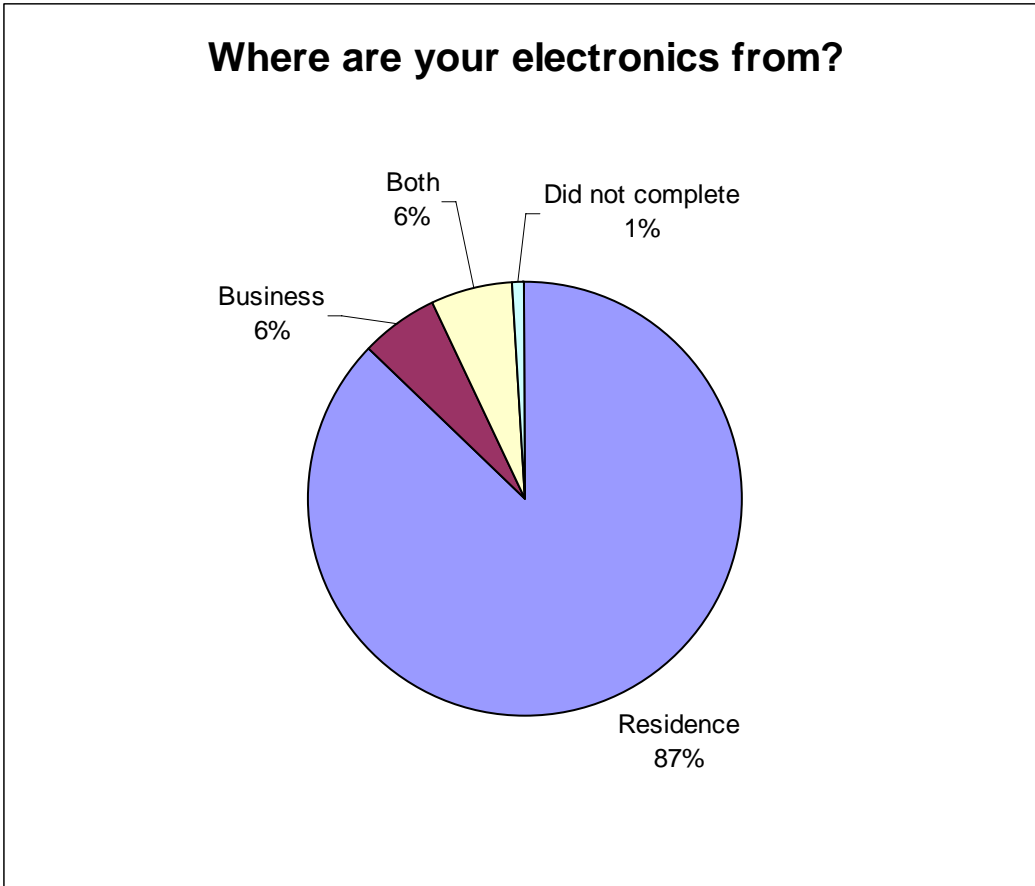

Where are your electronics from?		
Residence	397	87%
Business	26	6%
Both	28	6%
Did not complete	4	1%
Total	455	100%