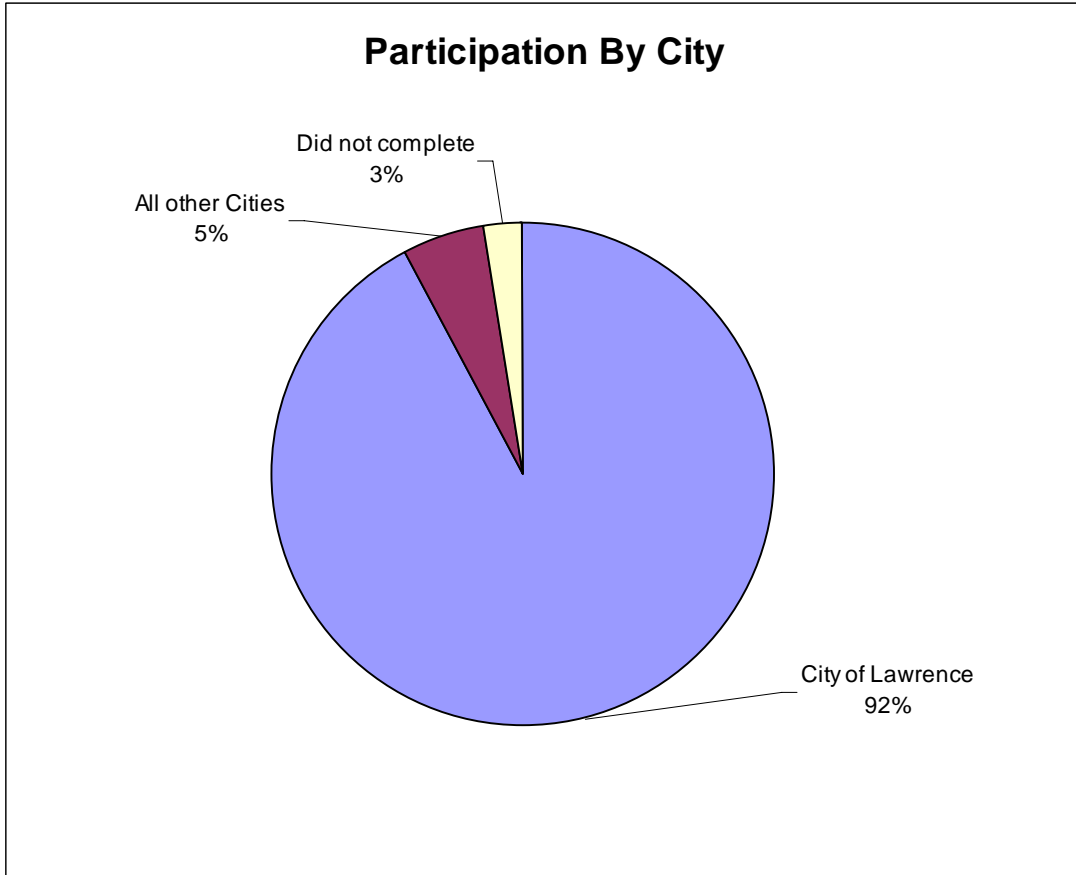

What is your zip code?			
64118	Kansas City, MO	1	0%
66006	Baldwin City, KS	9	2%
66018	DeSoto, KS	1	0%
66025	Eudora, KS	5	1%
66044	Lawrence, KS	101	22%
66045	Lawrence, KS-KU	1	0%
66046	Lawrence, KS	62	14%
66047	Lawrence, KS	102	22%
66049	Lawrence, KS	154	34%
66050	Lecompton, KS	1	0%
66052	Linwood, KS	1	0%
66054	McLouth, KS	1	0%
66066	Oskaloosa, KS	1	0%
66524	Overbrook, KS	1	0%
66073	Perry, KS	2	0%
66542	Tecumseh, KS	1	0%
00000	Did not complete	12	3%
Total		455	100%