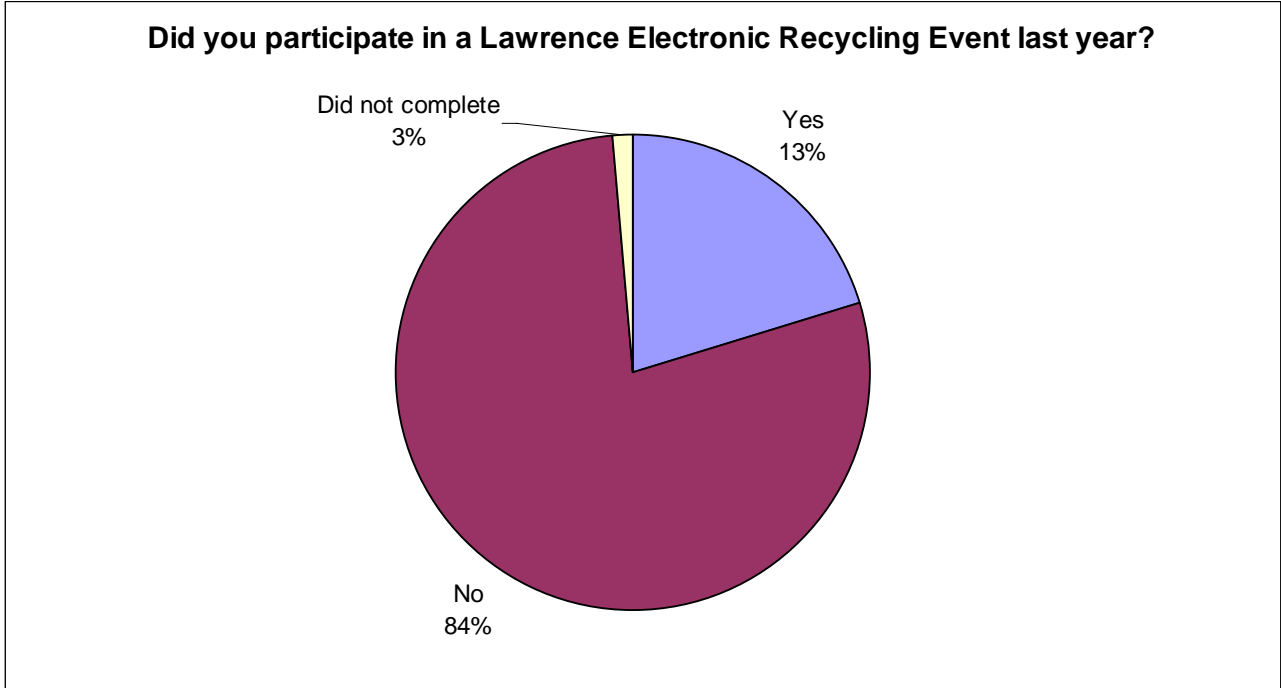

Did you participate in a Lawrence Electronic Recycling Event last year?		
Yes	92	20%
No	357	78%
Did not complete	6	1%
Total	455	100%