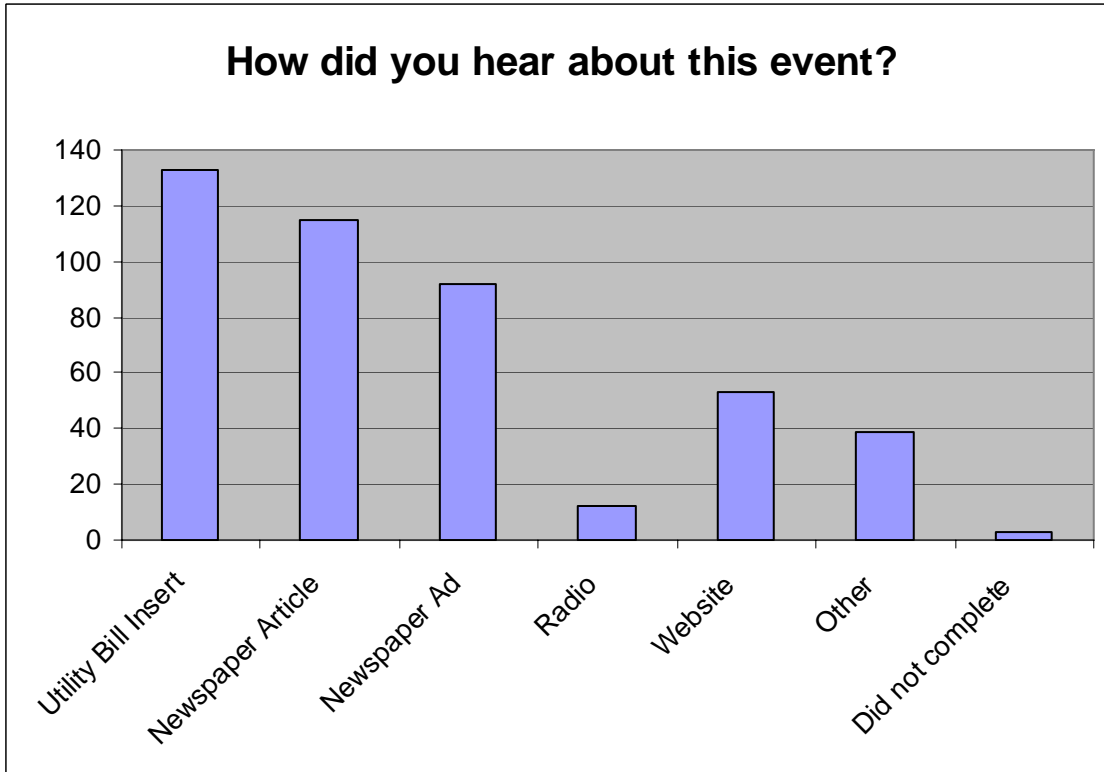

How did you hear about this event?		
Utility Bill Insert	133	26%
Newspaper Article	115	23%
Newspaper Ad	92	18%
Radio	12	2%
Website	53	10%
Word of Mouth	58	11%
Other: Email	19	4%
Other: Called City	5	1%
Other: Event Signs	5	1%
Other (did not specify)	6	1%
Other: Twitter	1	0%
Other: Earth Day Event	1	0%
Other: Previous Event	2	0%
Did not complete	3	1%
Total	505	100%