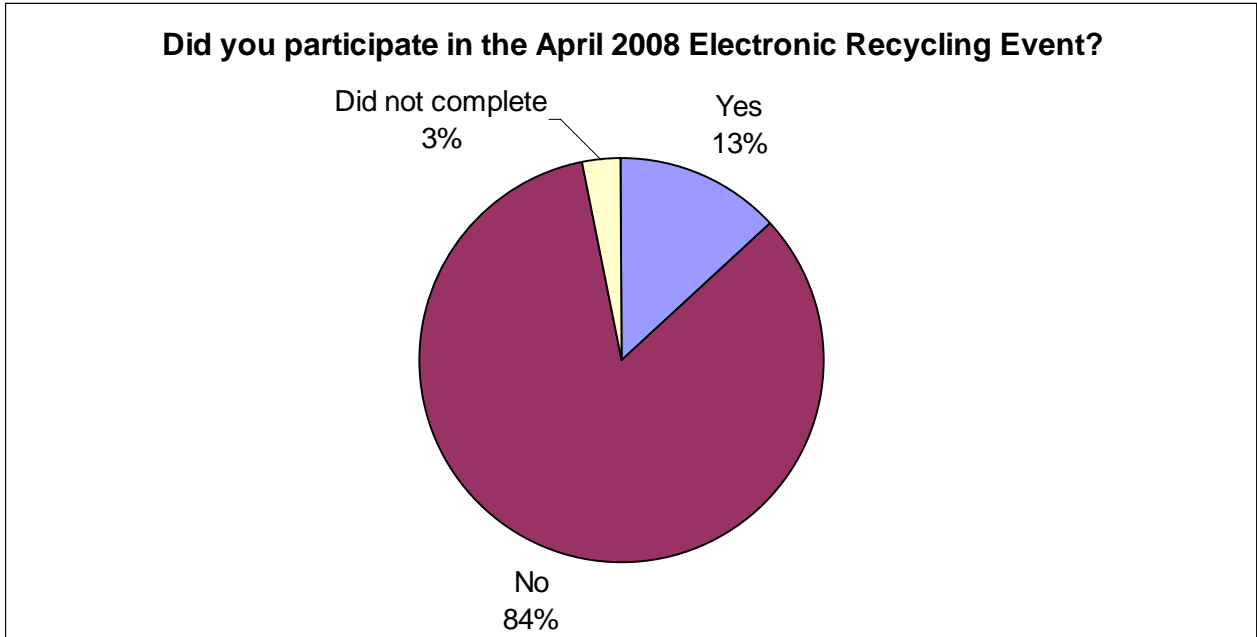

Did you participate in April's Electronic Recycling Event this year?		
Yes	68	13%
No	429	84%
Did not complete	16	3%
Total	513	100%