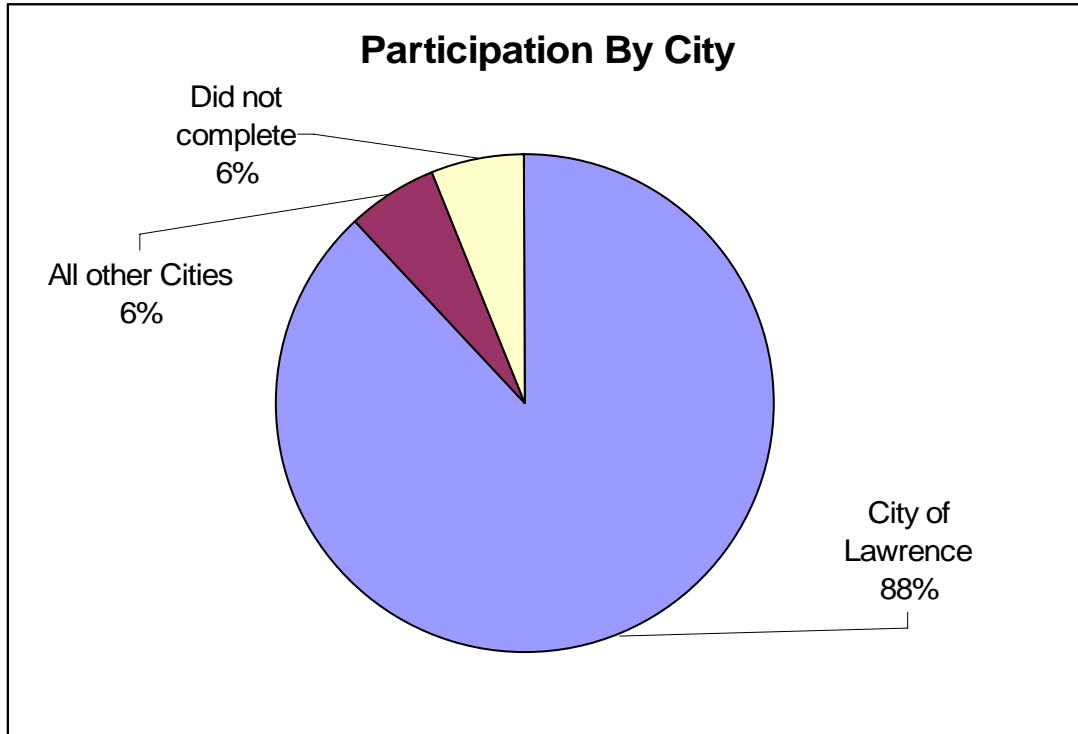

What is your zip code?			
Zip	City	Number	Percent
66006	Baldwin City, KS	5	1%
66025	Eudora, KS	6	1%
66044	Lawrence, KS	107	21%
66045	Lawrence, KS-KU	1	0%
66046	Lawrence, KS	68	13%
66047	Lawrence, KS	92	18%
66049	Lawrence, KS	184	36%
66050	Lecompton, KS	4	1%
66512	Meriden, KS	1	0%
66054	McLouth, KS	3	1%
66066	Oskaloosa, KS	1	0%
66524	Overbrook, KS	2	0%
66210	Overland Park, KS	1	0%
66073	Perry, KS	2	0%
66542	Tecumseh, KS	1	0%
66604	Topeka, KS	1	0%
66616	Topeka, KS	1	0%
66092	Wellsville, KS	1	0%
Did not complete	Did not complete	32	6%
Total		513	100%