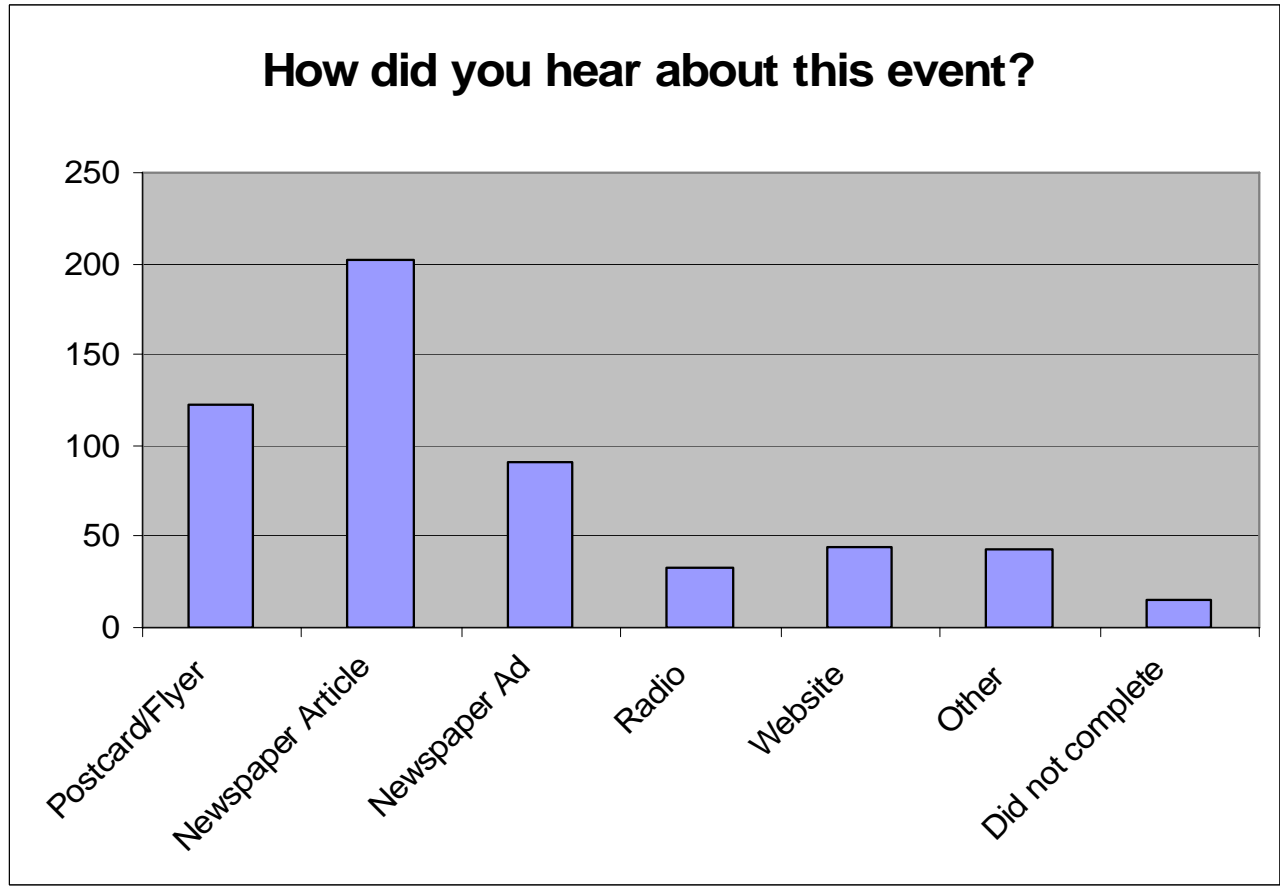

How did you hear about this event?		
Postcard/Flyer	122	20%
Newspaper Article	202	33%
Newspaper Ad	91	15%
Radio	33	5%
Website	44	7%
Word of Mouth	54	9%
Other: TV	1	0%
Other: Email	17	3%
Other: Called City	8	1%
Other: Event signs	1	0%
Other (did not specify)	15	2%
Other: Phoenix	1	0%
Did not complete	15	2%
Total	604	100%

Note: some survey respondents chose more than one answer for this question.