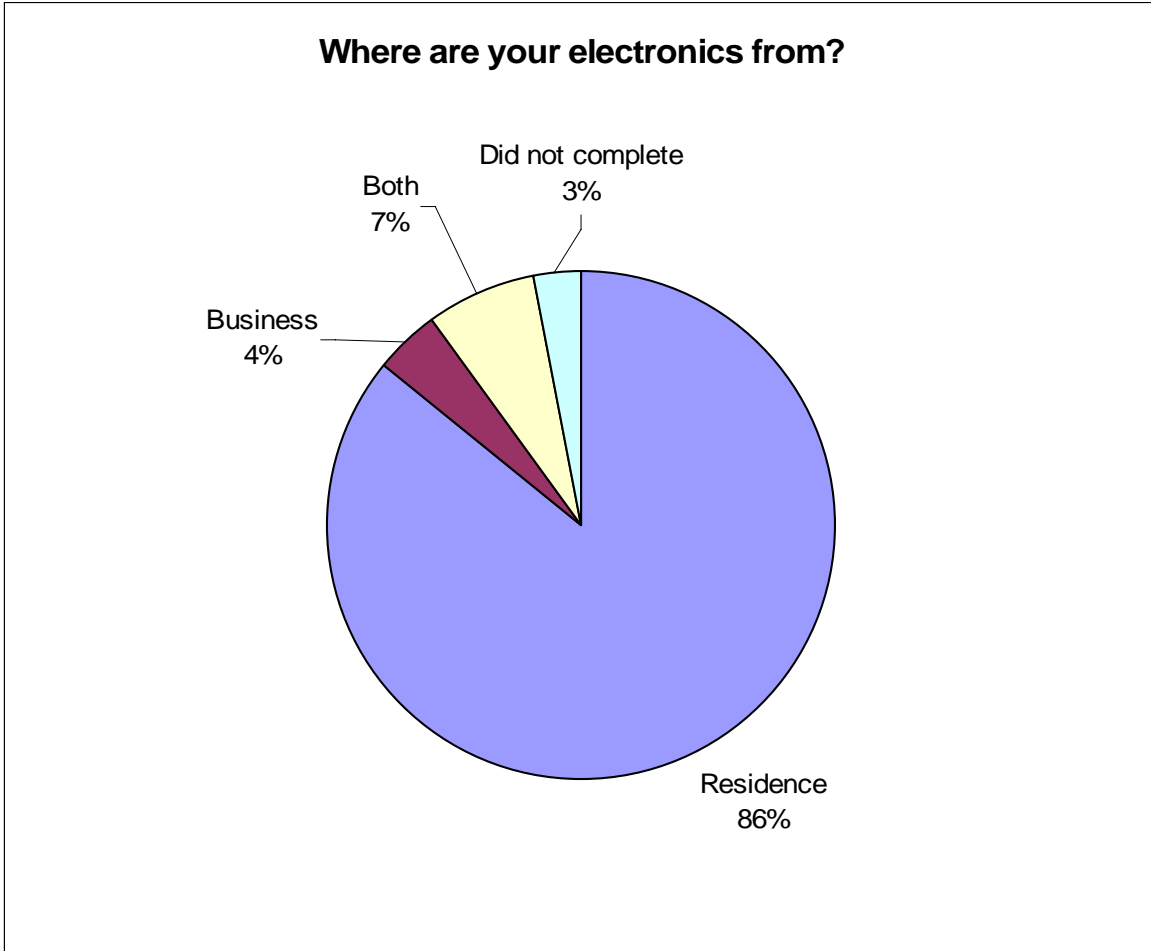

Where are your electronics from?		
Residence	440	86%
Business	22	4%
Both	35	7%
Did not complete	16	3%

Total	513	100%