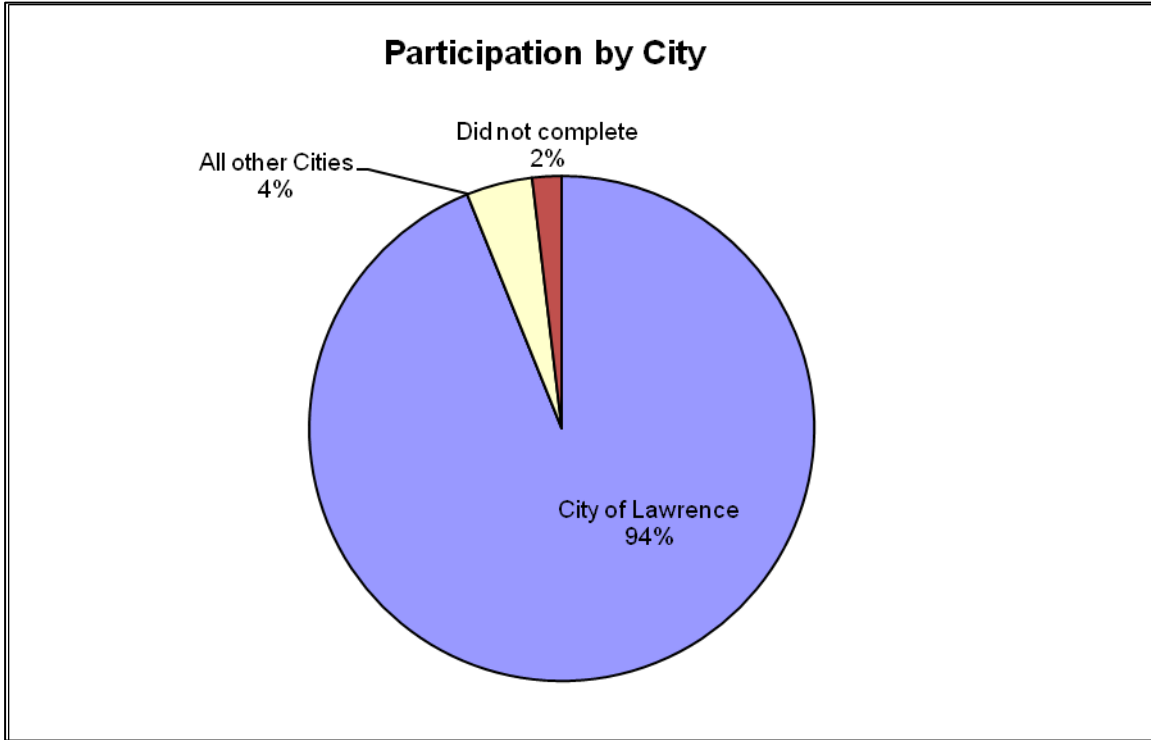

What is your zip code?			
Zip	City	Number	Percent
66006	Baldwin City, KS	8	1%
66042	Lane, KS	1	0%
66025	Eudora, KS	3	0%
66044	Lawrence, KS	101	16%
66045	Lawrence, KS	2	0%
66046	Lawrence, KS	74	12%
66047	Lawrence, KS	143	22%
66049	Lawrence, KS	279	44%
66050	Lecompton, KS	4	1%
66052	Linwood, KS	2	0%
66054	McLouth, KS	2	0%
66524	Overbrook, KS	3	0%
66215	Lenexa, KS	1	0%
66066	Oskaloosa, KS	1	0%
67156	Winfield, KS	1	0%
66073	Perry, KS	1	0%
Did not complete	Did not complete	12	2%
Total		638	100%