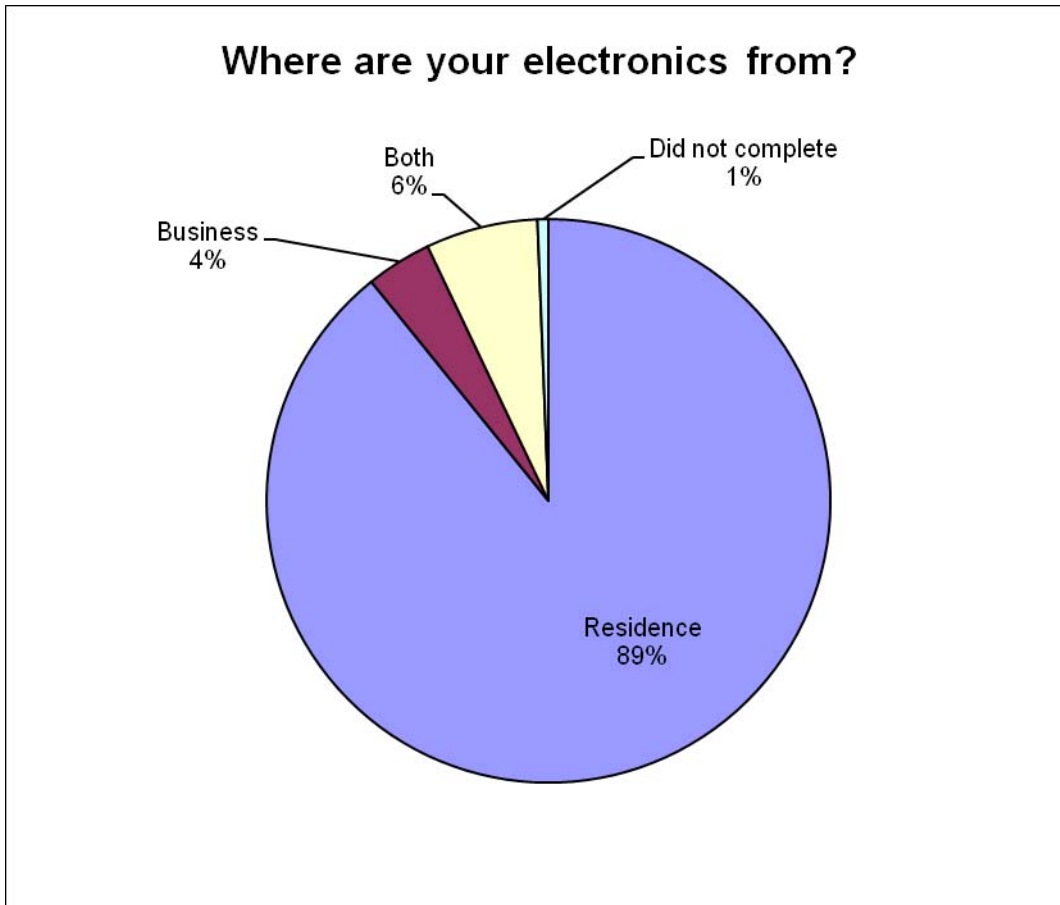

Where are your electronics from?		
Residence	569	89%
Business	24	4%
Both	41	6%
Did not complete	4	1%

Total	638	100%