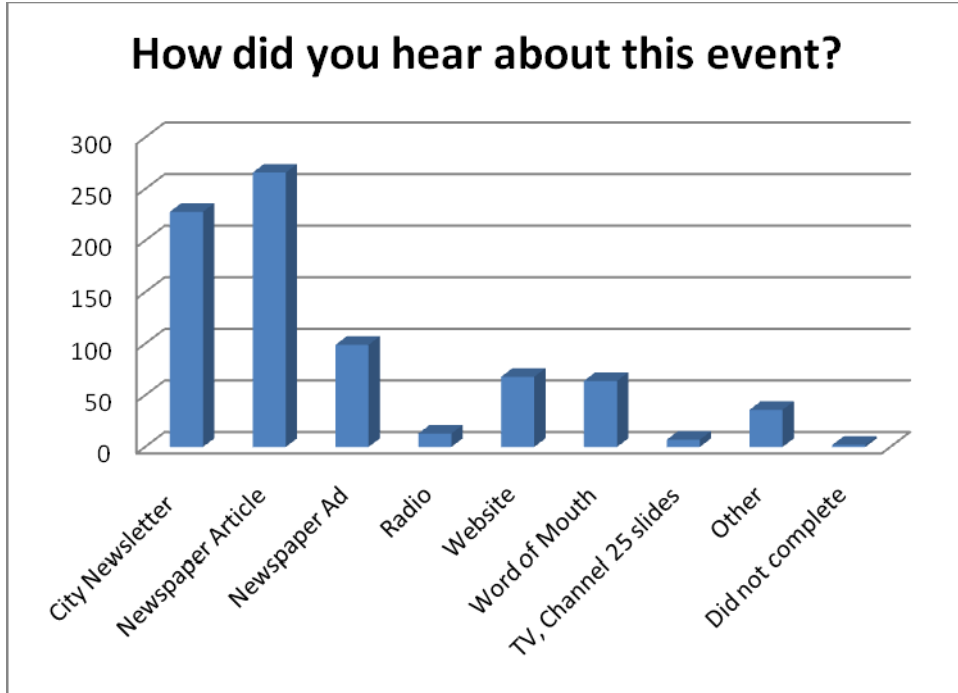

www.surplusexchange.org

Event Summary and Survey Results:

- A total of 45,551 pounds or 22.78 tons of electronic equipment including computers, monitors, printers, copiers, scanners, fax machines, televisions, video and audio equipment, household batteries, microwaves and other small appliances, cell phones and other hand held devices were collected for recycling.
- Two hundred thirty (230) computer monitors and one hundred sixty nine (169) televisions were collected for recycling in addition to other electronics.
- Six hundred thirty eight (638) vehicles participated representing six hundred ten (610) households and sixty five (65) businesses.
- Ninety four percent (94%) of participants were Lawrence households and businesses. Other participants were from Baldwin City, Eudora, Lecompton, Linwood, McLouth, Overbrook, Topeka, and Perry.
- Seventy four percent (74%) of participants brought five or fewer electronic items. Sixteen percent (16%) of participants brought six to ten items. Ten percent (10%) brought more than ten items.
- Forty seven percent (47%) of those surveyed had not participated in a Lawrence Electronic Recycling Event before. Fifty three percent (53%) of participants had participated previously.