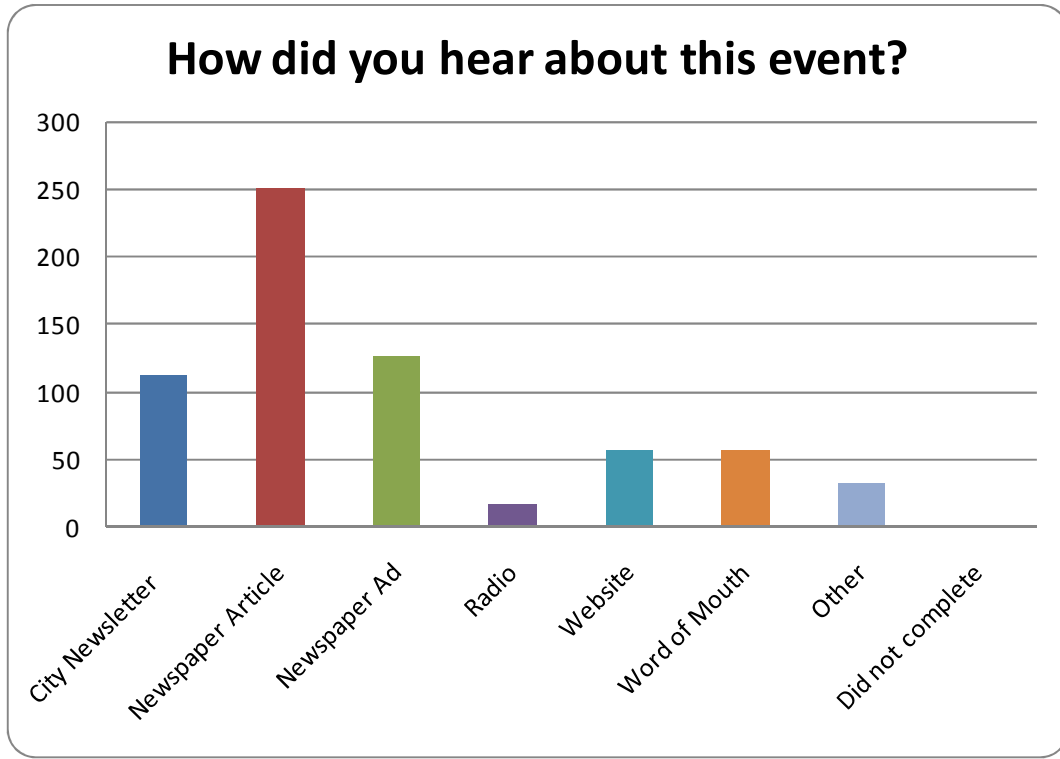

During the four hour event, a total of five hundred twenty-five (525) vehicles dropped off 39,614 pounds (19.81 tons) of electronic equipment including computers, monitors, printers, copiers, scanners, fax machines, televisions, video and audio equipment, household batteries, microwaves and other small appliances, cell phones and other hand held devices.

www.extremerecyclinginc.com

Event Summary and Survey Results:

- A total of 39,614 pounds or 19.81 tons of electronic equipment including computers, monitors, printers, copiers, scanners, fax machines, televisions, video and audio equipment, household batteries, microwaves and other small appliances, cell phones and other hand held devices were collected for recycling.
- One hundred fifty five (155) computer monitors and one hundred fifty six (156) televisions were collected for recycling in addition to other electronics.
- Five hundred twenty-five (525) vehicles participated representing five hundred and eight (508) households and fifty four (54) businesses.
- Ninety two percent (92%) of participants were Lawrence households and businesses. Other participants were from Baldwin City, DeSoto, Eudora, Lecompton, Tonganoxie, McLouth, Overbrook, Topeka, Overland Park and Perry.
- Seventy one percent (71%) of participants brought five or fewer electronic items. Twenty percent (20%) of participants brought six to ten items. Nine percent (9%) brought more than ten items.
- Forty four percent (44%) of those surveyed had not participated in a Lawrence Electronic Recycling Event before. Fifty six percent (56%) of participants had participated previously.