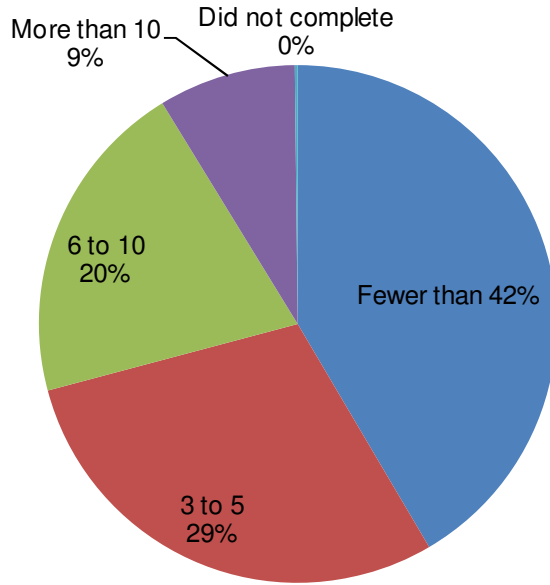

How many electronics are you bringing?

How many electronics are you bringing?		
Fewer than 3	218	42%
3 to 5	154	29%
6 to 10	107	20%
More than 10	45	9%
Did not complete	1	0%
Total	525	100%