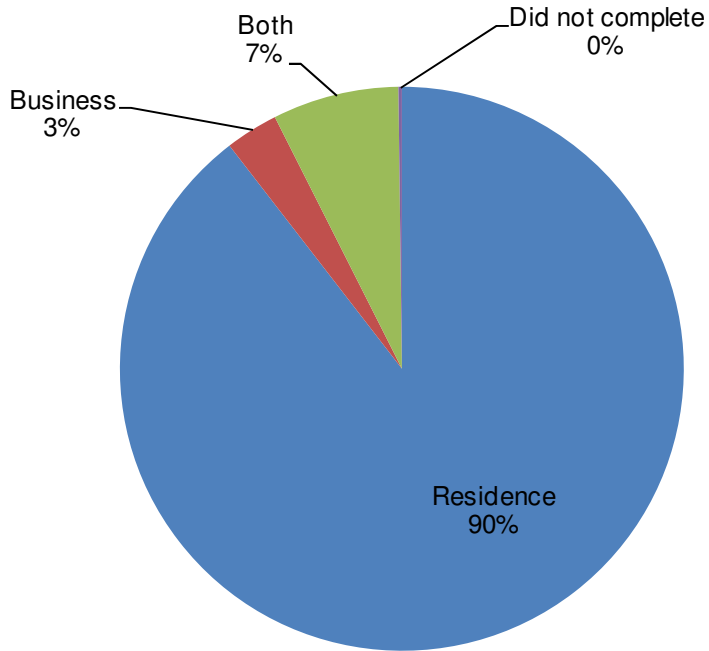

Where are your electronics from?

Where are your electronics from?		
Residence	470	90%
Business	16	3%
Both	38	7%
Did not complete	1	0%
Total	525	100%