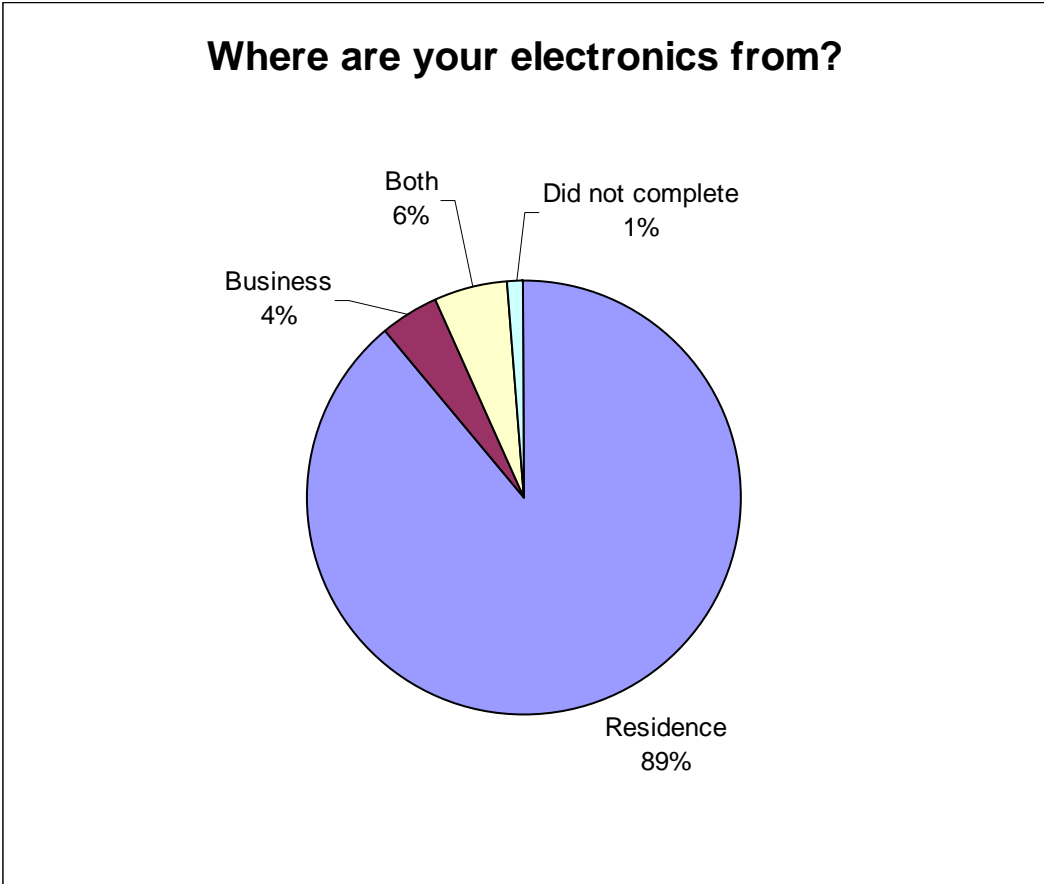

Where are your electronics from?		
Residence	664	89%
Business	33	4%
Both	42	6%
Did not complete	8	1%
Total	747	100%