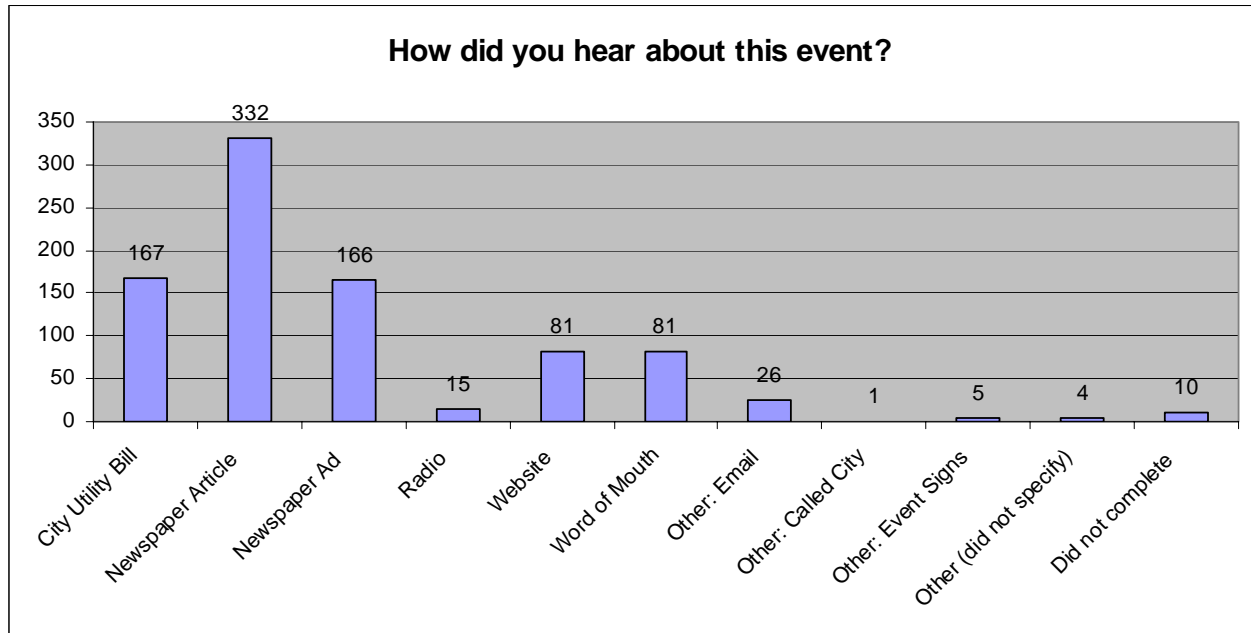

## **Event Summary and Survey Results:**

- A total of 70,962 pounds or 35.48 tons of electronic equipment including computers, printers, copiers, scanners, televisions, small appliances and hand held devices were collected for recycling.
- Four hundred twenty (420) computer monitors and two hundred seven (207) televisions were collected for recycling in addition to other electronics.
- Seven hundred forty seven (747) vehicles participated representing seven hundred six (706) households and seventy five (75) businesses.
- Ninety two percent (92%) of participants were Lawrence households and businesses. Other participants were from Baldwin, DeSoto, Eudora, Kansas City, Lecompton, Linwood, McLouth, Overbrook, Tonganoxie and Perry.
- Seventy four percent (74%) of participants brought five or fewer electronic items. Sixteen percent (16%) of participants brought six to ten items. Ten percent (10%) brought more than ten items.
- Sixty eight percent (68%) surveyed did not participate in a Lawrence Electronic Recycling event before. Thirty two percent (32%) did participate previously.