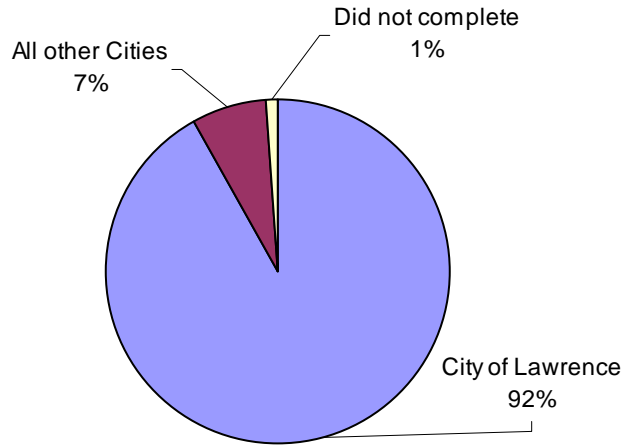

Participation by City

What is your zip code?

Zip	City	Number	Percent
66111	Kansas City, KS	1	0%
66006	Baldwin City, KS	19	3%
66018	DeSoto, KS	1	0%
66025	Eudora, KS	8	1%
66044	Lawrence, KS	173	23%
66045	Lawrence, KS-KU	1	0%
66046	Lawrence, KS	89	12%
66047	Lawrence, KS	154	21%
66049	Lawrence, KS	270	36%
66050	Lecompton, KS	4	1%
66052	Linwood, KS	4	1%
66086	Tonganoxie, KS	4	1%
66092	Wellsville, KS	1	0%
66054	McLouth, KS	5	1%
66067	Centropolis, KS	1	0%
66524	Overbrook, KS	1	0%
66073	Perry, KS	3	0%
Did not complete	Did not complete	8	1%

Total		747	100%