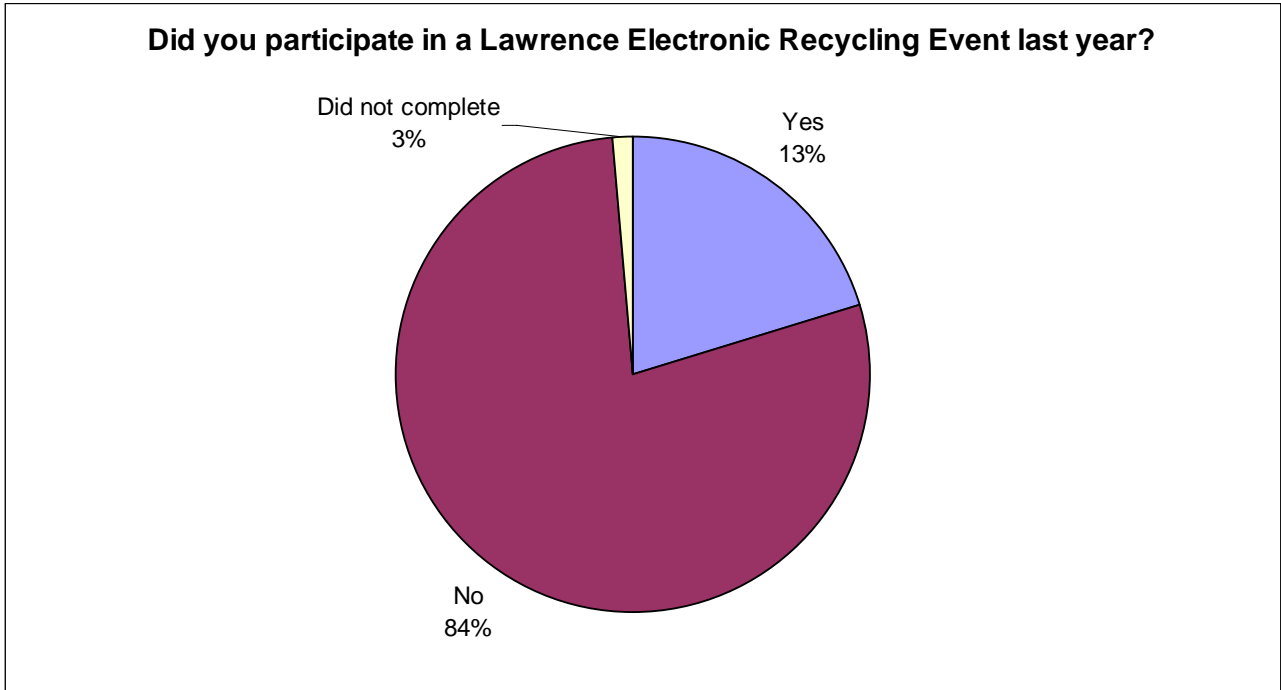

Did you participate in a Lawrence Electronic Recycling Event last year?		
Yes	92	20%
No	357	78%
Did not complete	6	1%
Total	455	100%