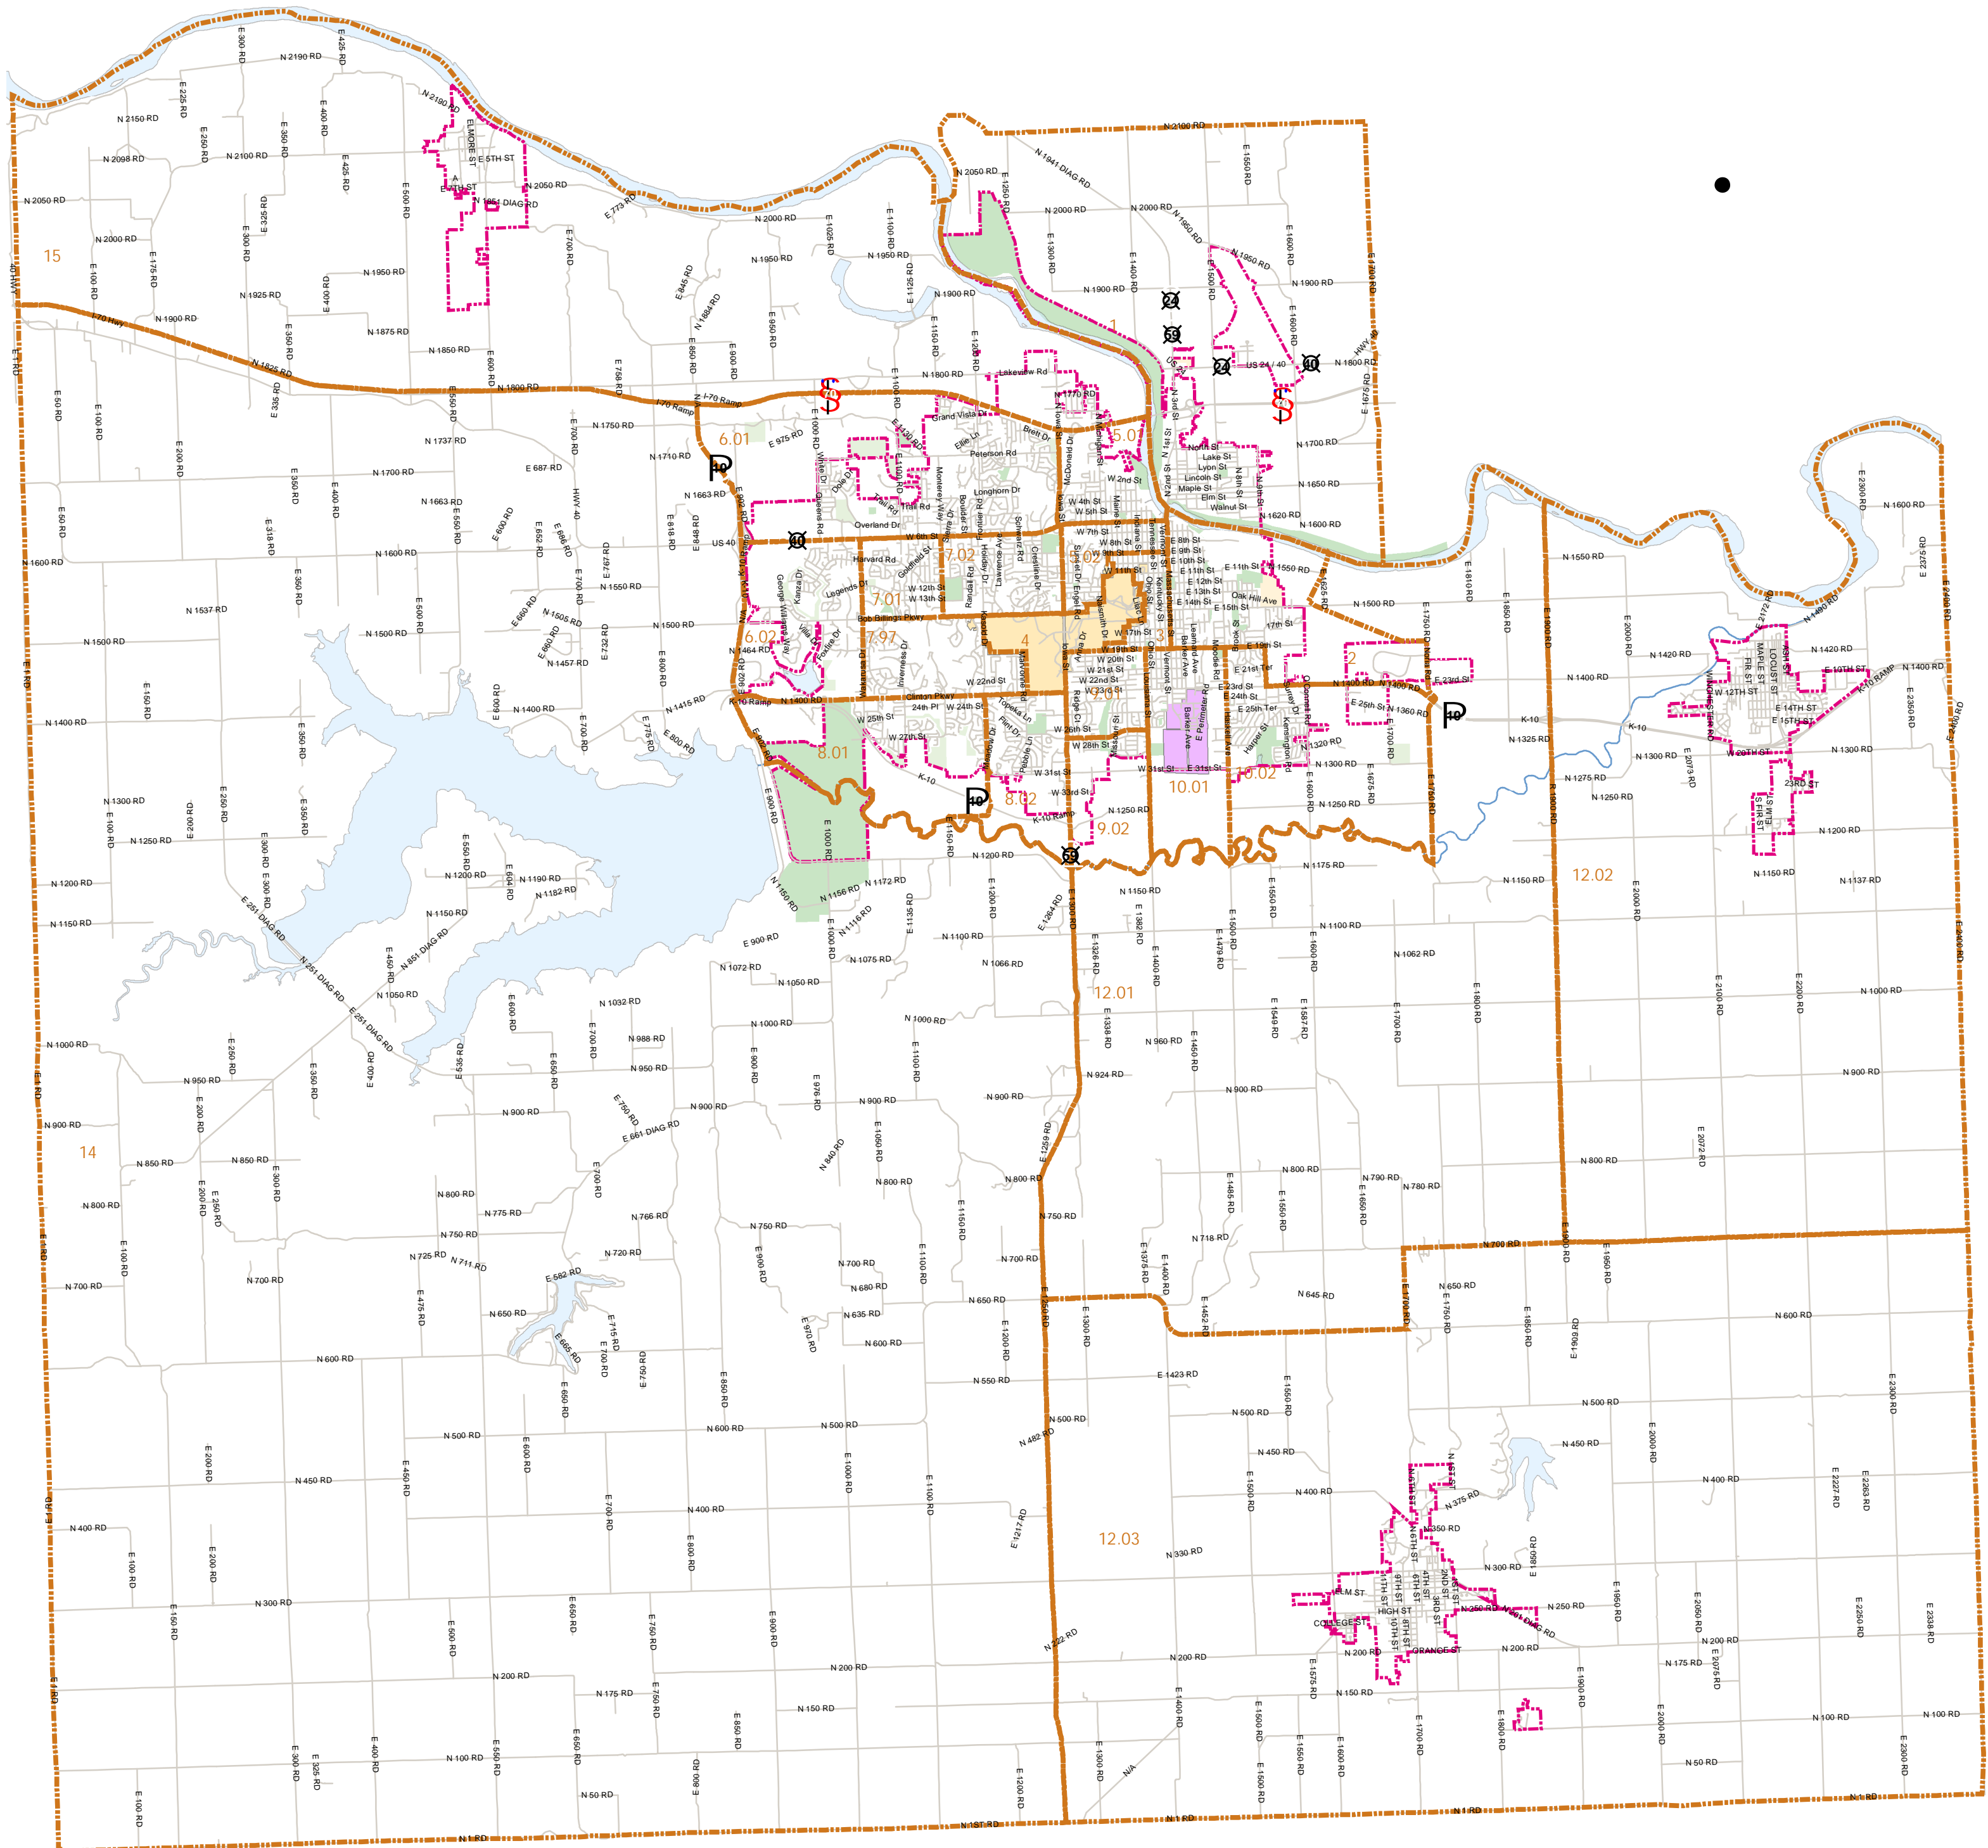

Douglas County, Kansas Census Tracts

Source: U. S. Census Bureau, 2000 Decennial Census Tiger Data

DISCLAIMER NOTICE The map is provided "as is" without warranty or any representation of accuracy, timeliness or completeness. The burden for determining accuracy, completeness, timeliness, merchantability and fitness for or the appropriateness for use rests solely on the requester. The City of Lawrence makes no warranties, express or implied, as to the use of the map. There are no implied warranties of merchantability or fitness for a particular purpose. The requester acknowledges and accepts the limitations of the map, including the fact that the map is dynamic and is in a constant state of maintenance, correction and update.