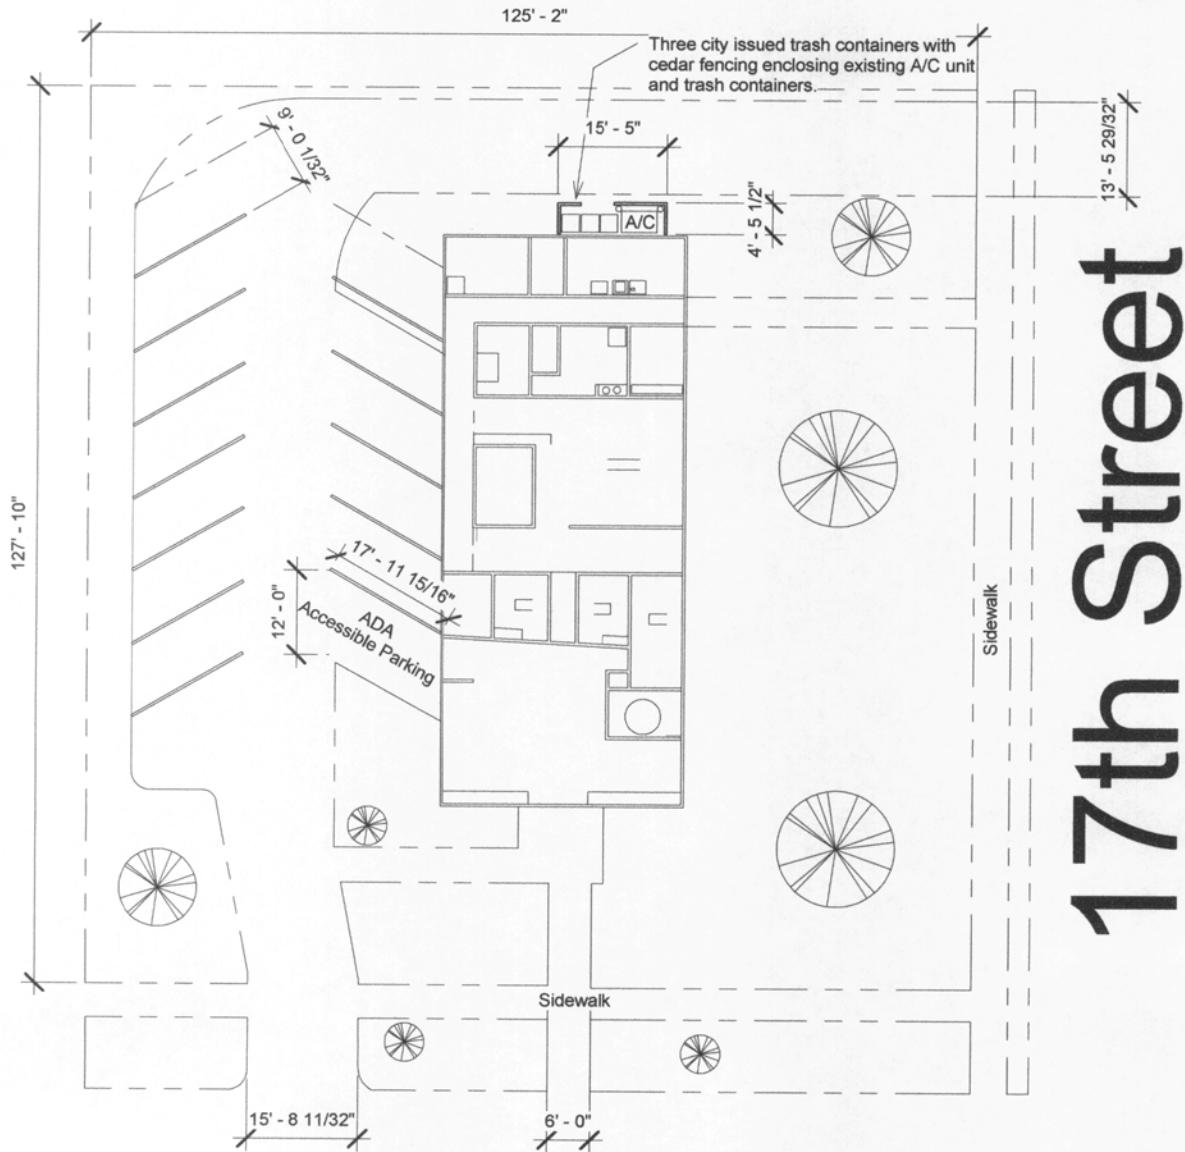

Cat Clinic of Lawrence
1701 Massachusetts Street/ Lawrence, KS/ 66044

17th Street

Massachusetts