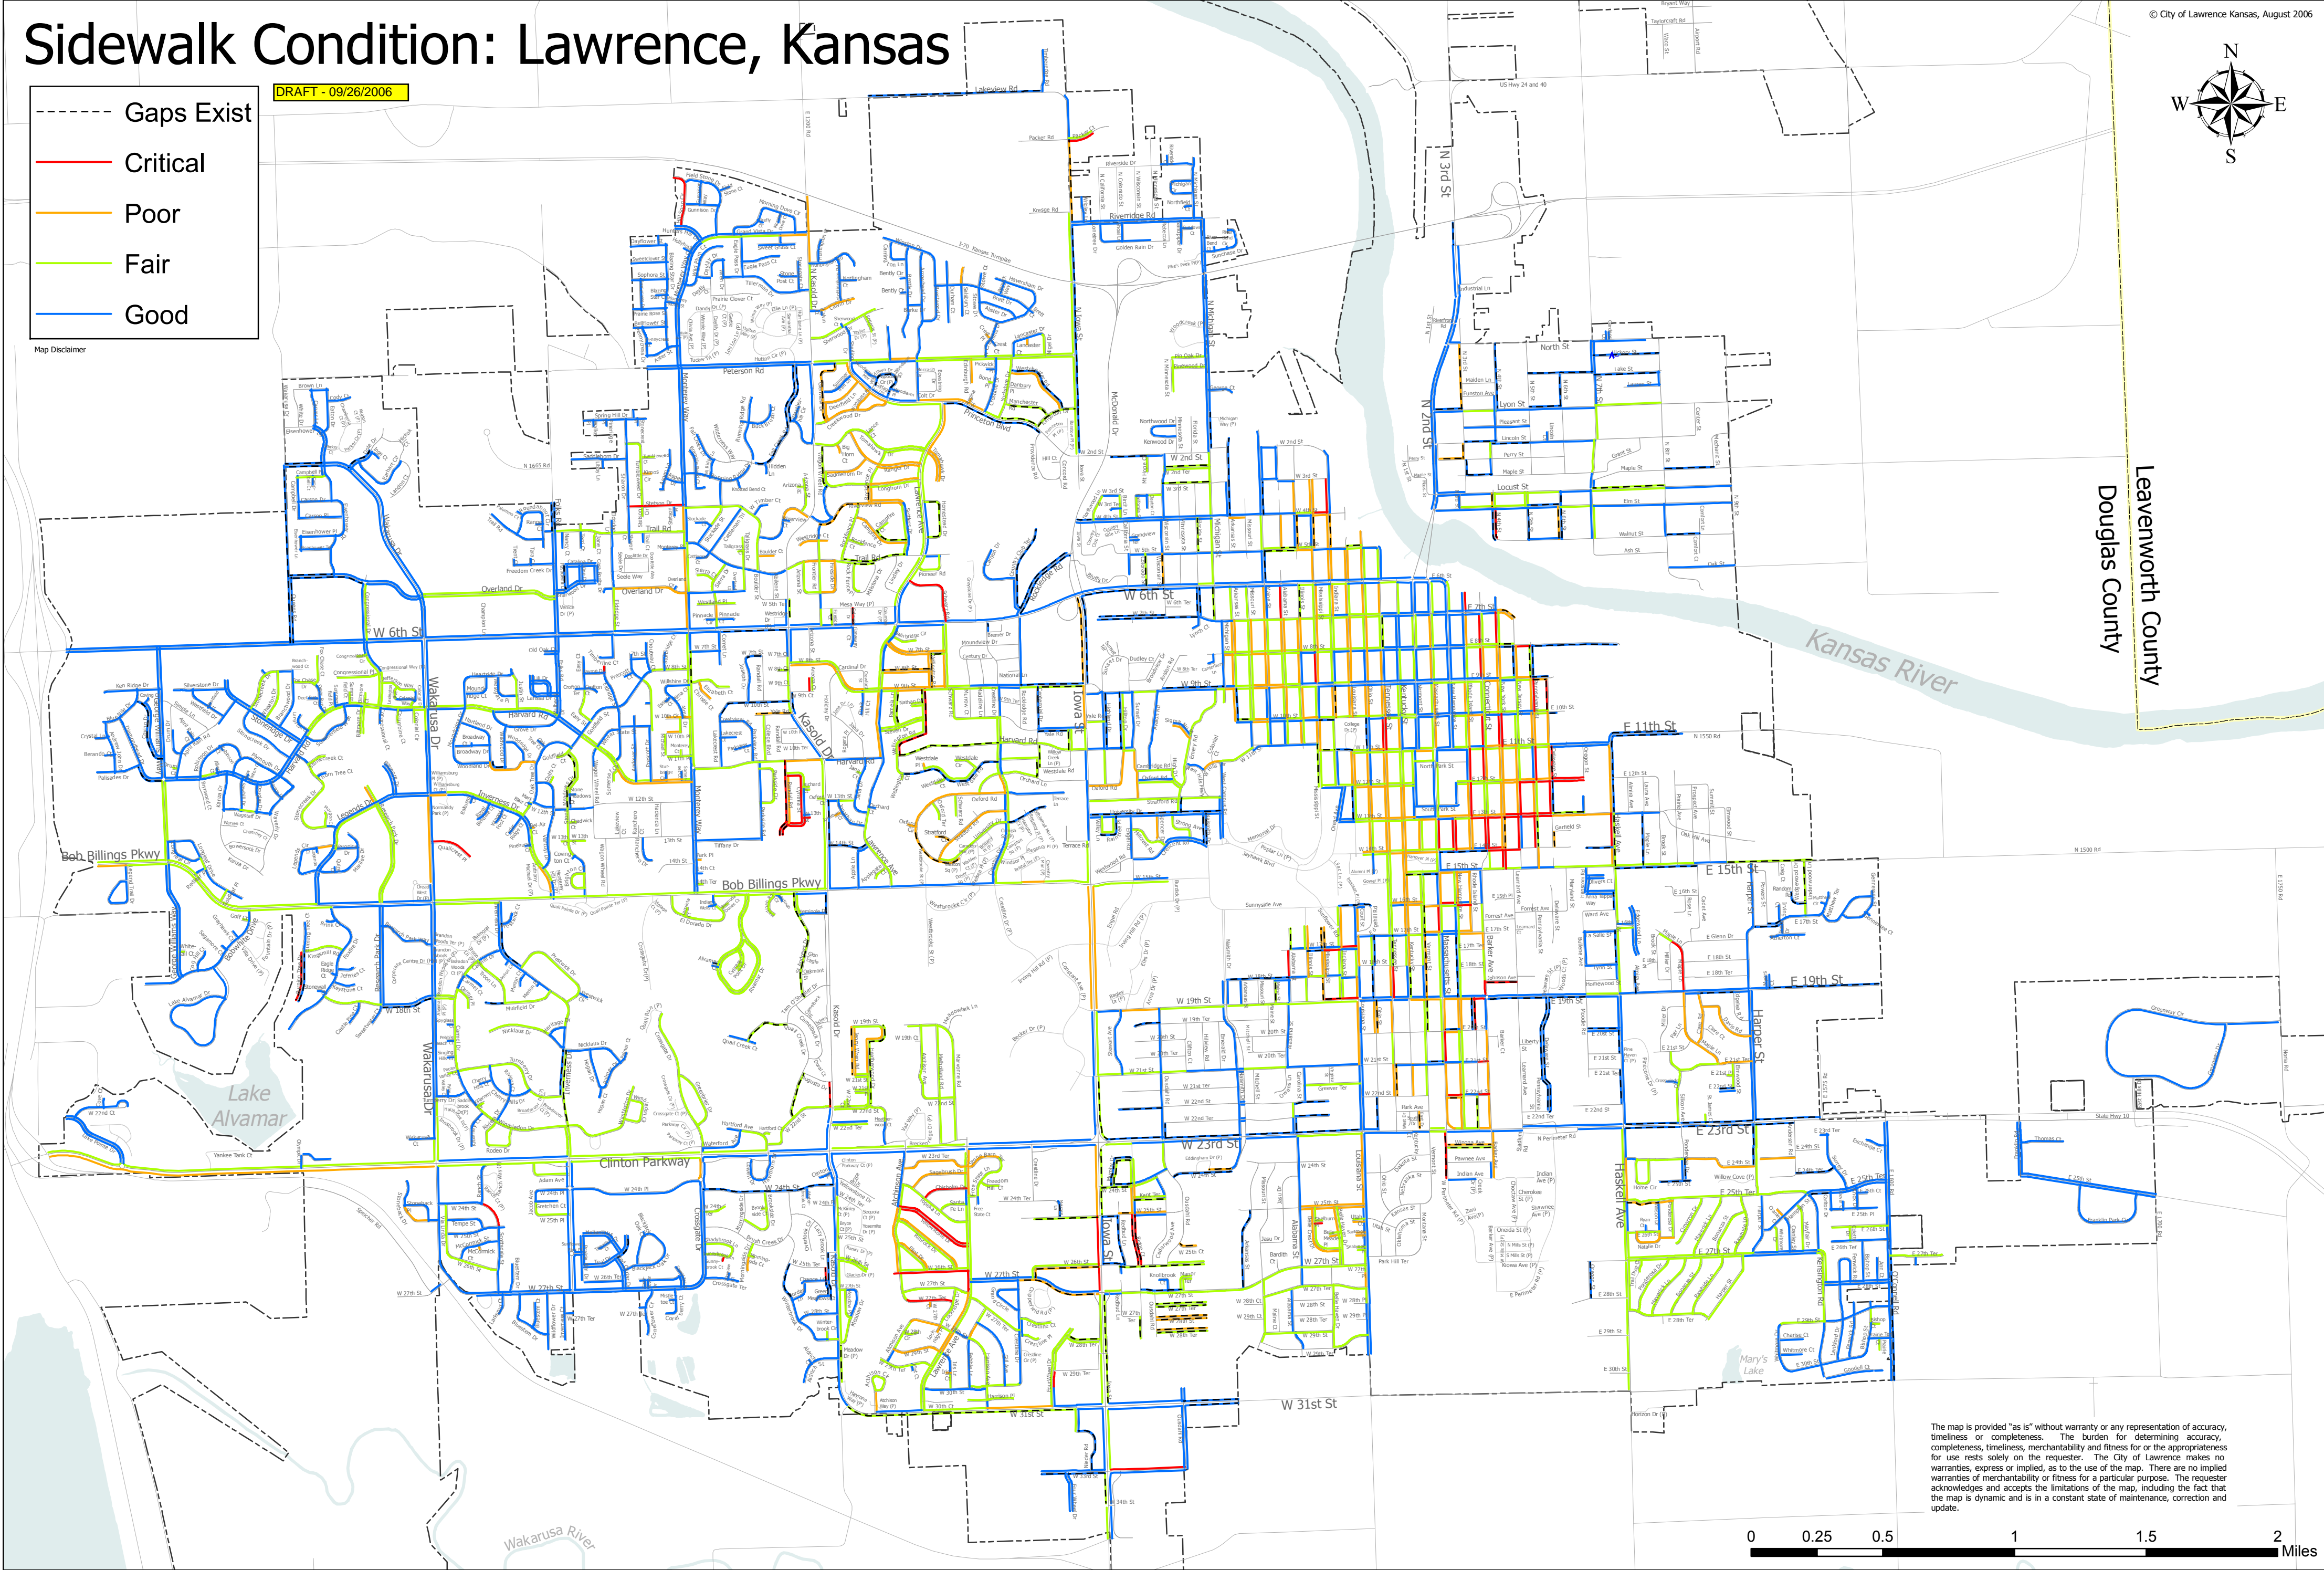

Sidewalk Condition: Lawrence, Kansas

DRAFT - 09/26/2006

- --- Gaps Exist
- --- Critical
- --- Poor
- --- Fair
- --- Good

Map Disclaimer

Leavenworth County
Douglas County