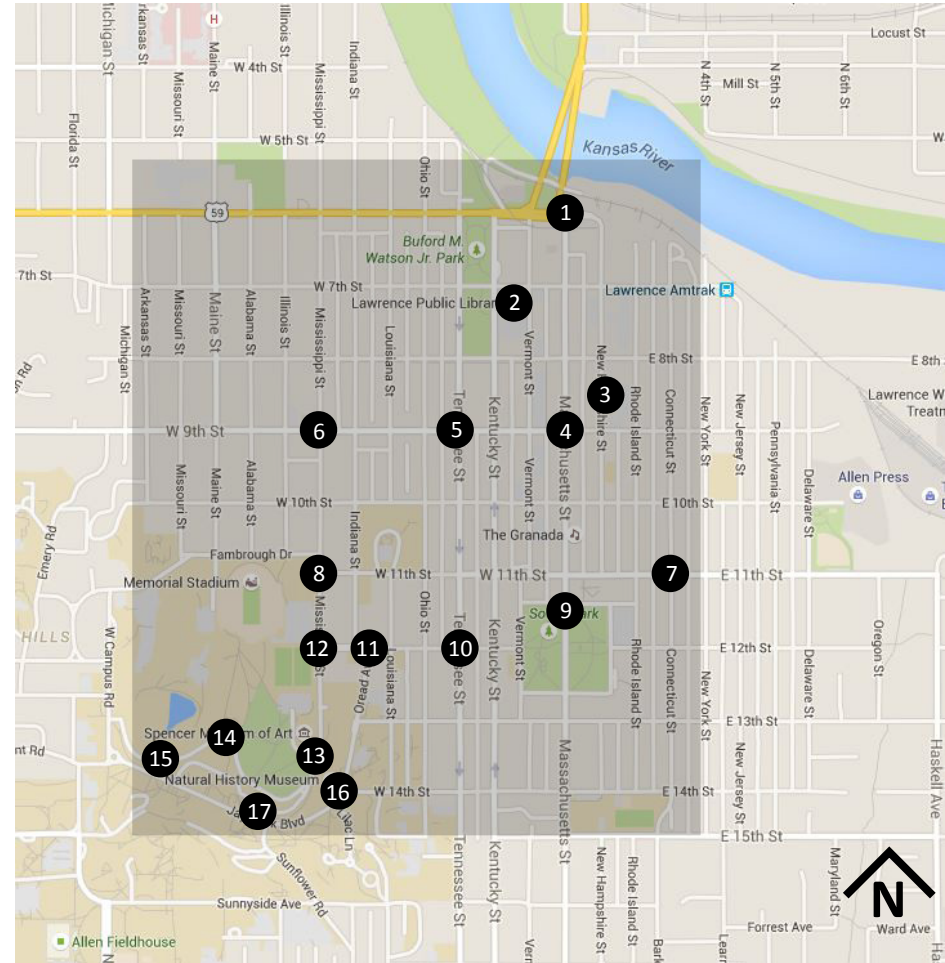

## 7 Connecticut St. and 11th St.

- Farmers' Market
- Train Park
- Potter's Lake
- Memorial Stadium

## 8 Mississippi St. and 11th St.

- The Commons
- Marvin Grove
- Natural History Museum
- Downtown Locations

## 9 South Park

- Downtown Locations
- Community Center
- Final Fridays' Art Galleries
- Memorial Stadium

## 10 Tennessee St. and 12th St.

- Downtown Locations
- Final Fridays' Art Galleries
- Memorial Stadium
- Marvin Grove

- 11 Oread St. and 12th St.**
  - Downtown Locations
  - Memorial Stadium
  - The Commons
  - Marvin Grove
- 12 Mississippi St. and 12th St.**
  - Memorial Stadium
  - Potter's Lake
  - Downtown Locations
  - Final Fridays' Art Galleries
- 13 Mississippi St. and Marvin Grove**
  - The Commons
  - Memorial Stadium
  - Downtown Locations
  - Farmers' Market
- 14 Memorial Drive**
  - Memorial Stadium
  - The Commons
  - Natural History Museum
  - Downtown Locations
- 15 Memorial Campanile**
  - Memorial Stadium
  - Potter's Lake
  - Natural History Museum
  - Downtown Locations
- 16 Jayhawk Blvd. and 14th St.**
  - Downtown Locations
  - Final Fridays' Art Galleries
  - Potter's Lake
  - Marvin Grove
- 17 Jayhawk Blvd. and Sunflower Rd.**
  - Farmers' Market
  - Natural History Museum
  - Disc Golf Course
  - Marvin Grove