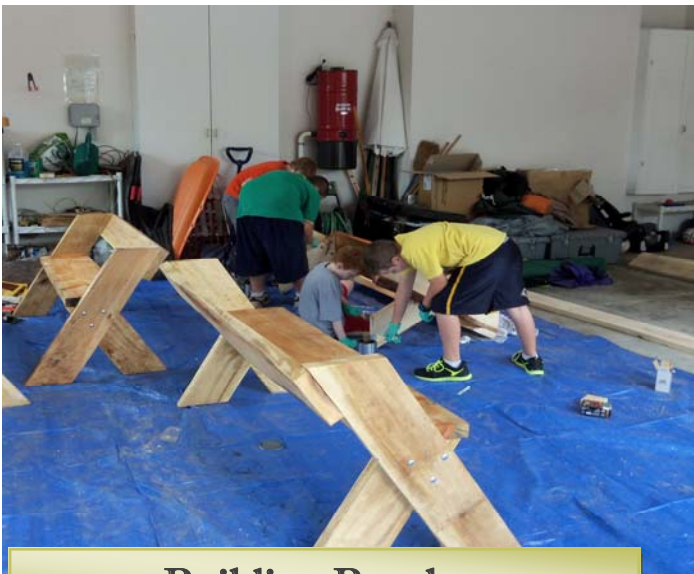

Eagle Scout Project - Jon Jackson and troupe 50 Benches at Lawrence Nature Park

Boy Scout Volunteers

Finalizing Benches

Building Benches

Completed Benches

July 2015
Number of Total Volunteer
Hours: 157

City of Lawrence
PARKS AND RECREATION