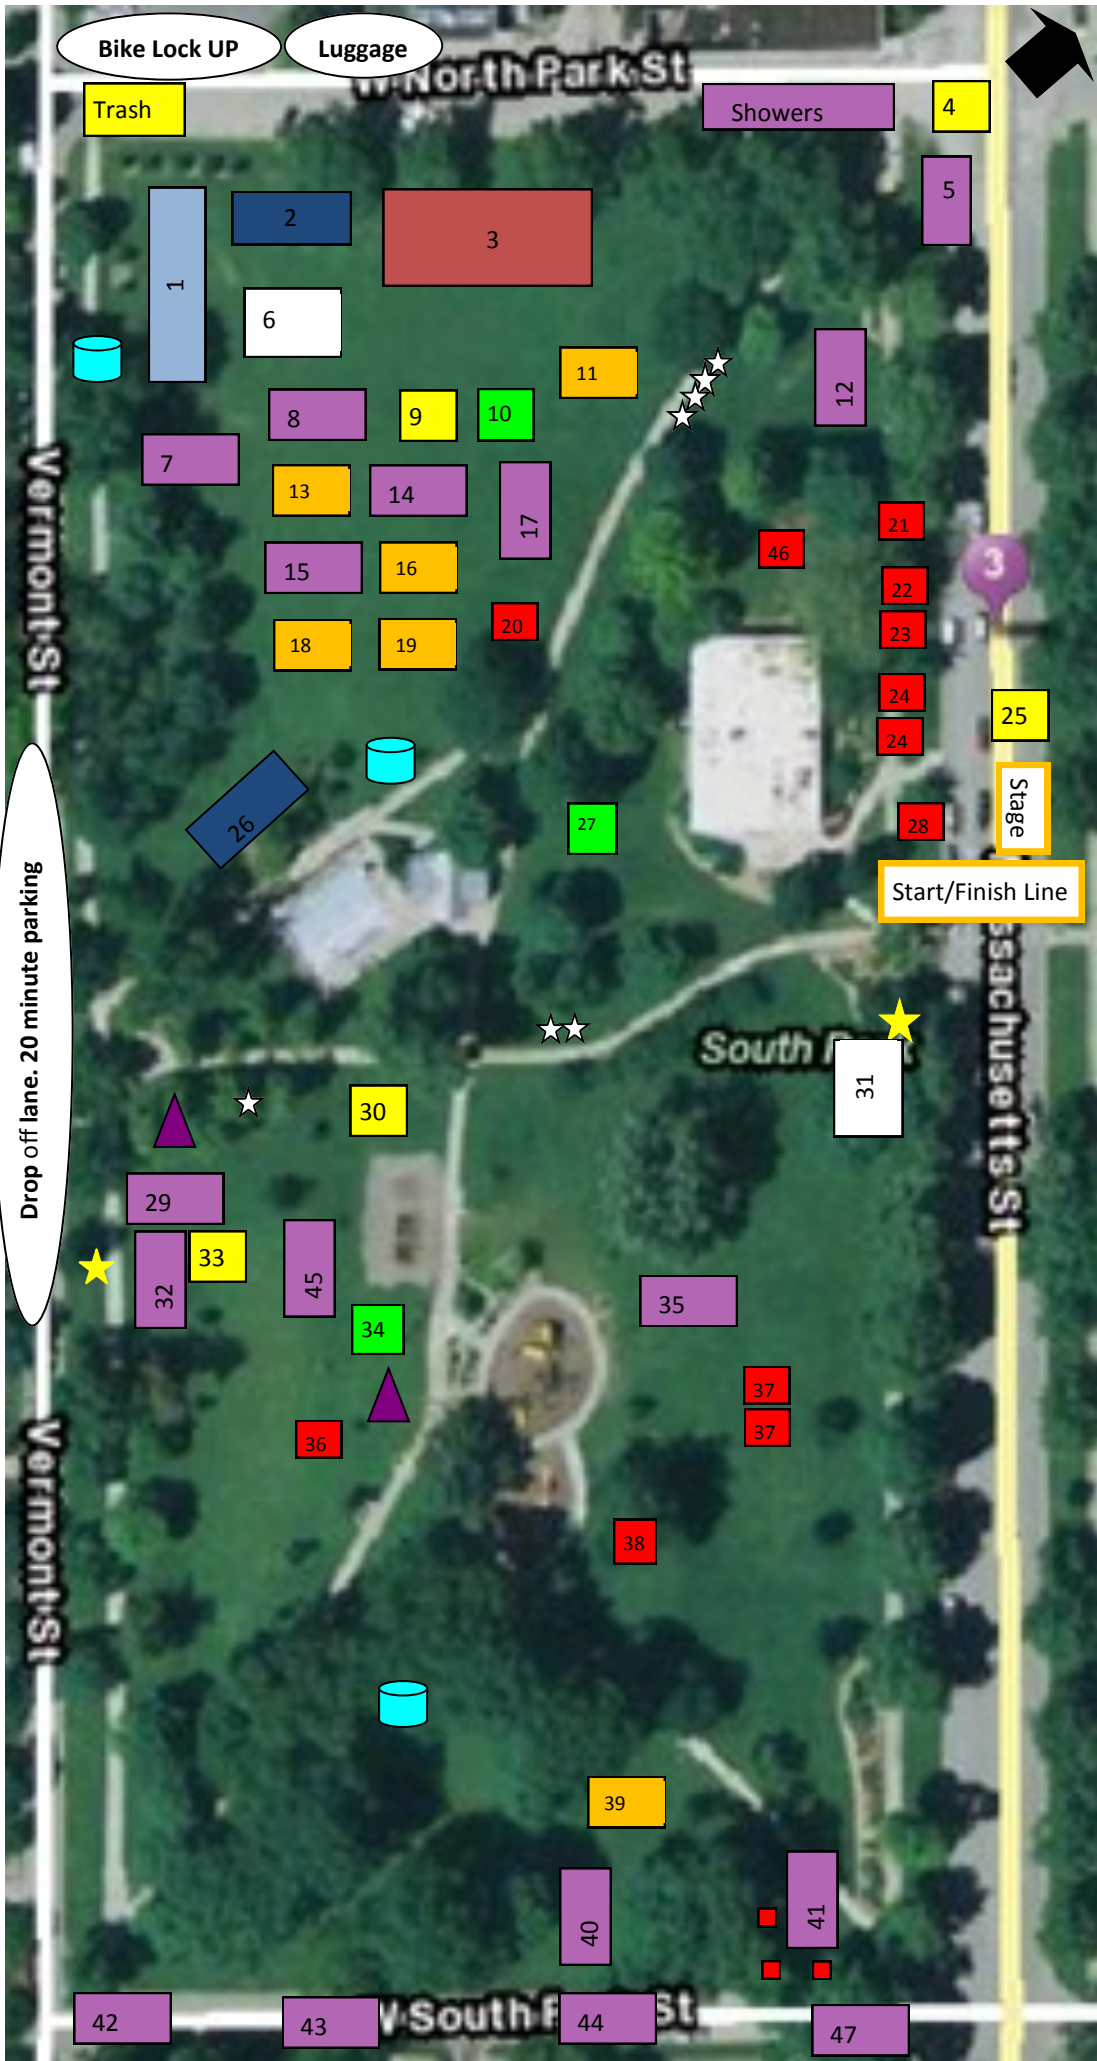

1. Massage Tent
2. Research Medical VIP Tent
3. Boulevard Hospitality Tent
4. Bob Allen FORD
5. Ameriprise Financial Info. Tent
6. Spin Inergy
7. Sam's Club
8. Burns & Mac
9. Lane4
10. Perceptive SW
11. TOT Garmin
12. Feisty Devils
13. PROSOCO
14. DoMStiques
15. Team Copaxone
16. Gang Green
17. MO-KAN-DO
18. Searcy Spinners
19. Humana/Pfizer
20. Cerner
21. Snow Cone Vendor
22. Dynamic Athletics (their own tent)
23. Dynamic Athletics (tent they ordered)
24. Garmin (tent)/Elite Cycling (van) Vendor Booth
25. Ingredient
26. United We Ride
27. Cobra Kai
28. Hooters
29. Biscari Trailer
30. OVERCOME
31. Novartis
32. Biscari Borthers

Shuttle Buses at the NE corner of North Park St & Mass.

- = 10x10
- = 10x20
- = 20x20
- = 20x30
- = 20x40
- = 30x40
- = 30x60
- = 30x90
- = 40x100
- ☆ = Potty
- ☆ = ADA Potty
- = Big Gen.
- ▲ = Small Gen.
- 33. Research Rough Riders
- 34. Cannonballers
- 35. CUTTERS
- 36. Joetown Jammers
- 37. Team OPFD
- 38. Team Droopy
- 39. Bicycle Shack
- 40. KC Cauldron
- 41. Lockton
- 42. Dr. Miller RV
- 43. Bike Stop Camper
- 44. Cauldron RV
- 45. Handmark
- 46. Team NOBBY
- 47. Cindy Banks RV