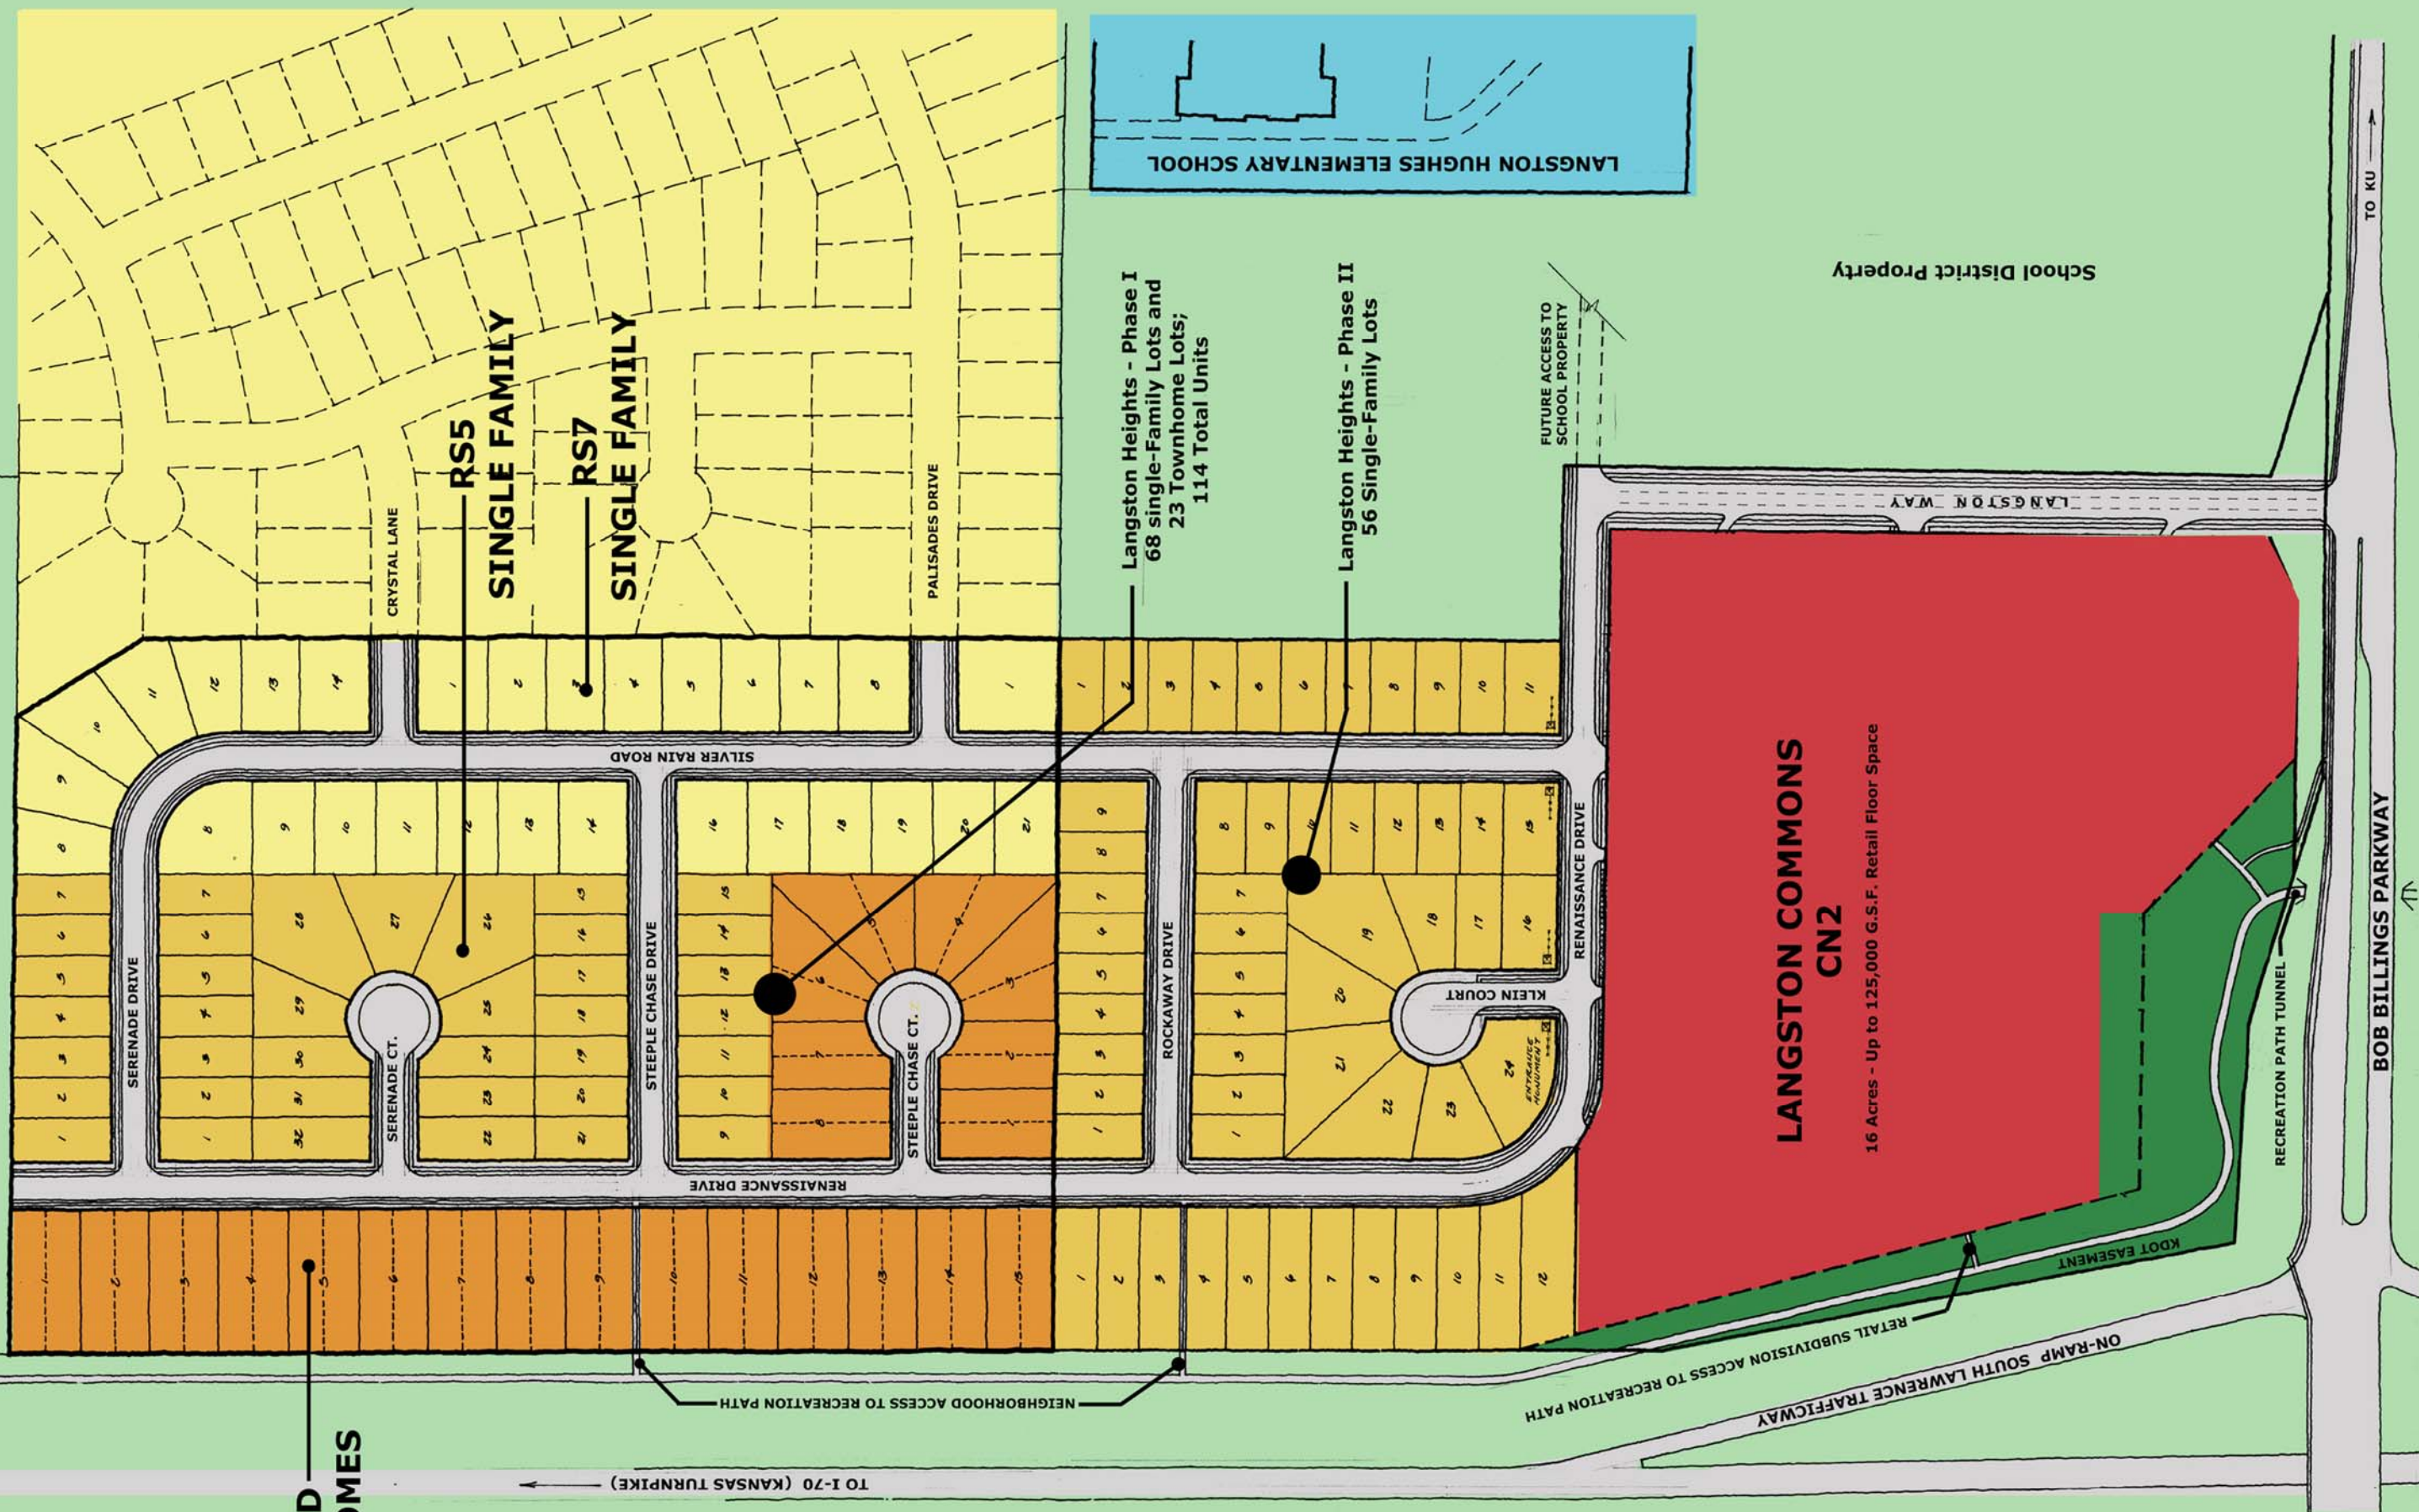

**RM12D
TOWNHOMES**

LANGSTON COMMONS CONCEPTUAL MASTERPLAN

Lawrence, Kansas

**RS5
SINGLE FAMILY**

**RS7
SINGLE FAMILY**

**Langston Heights - Phase I
68 single-Family Lots and
23 Townhome Lots;
114 Total Units**

**Langston Heights - Phase II
56 Single-Family Lots**

**LANGSTON COMMONS
CN2**

16 Acres - Up to 125,000 G.S.F. Retail Floor Space

Bob Santee: 785.766.8470
bobdennan@gmail.com
Doug Raney: 785.691.8028
douglas.raney@gmail.com