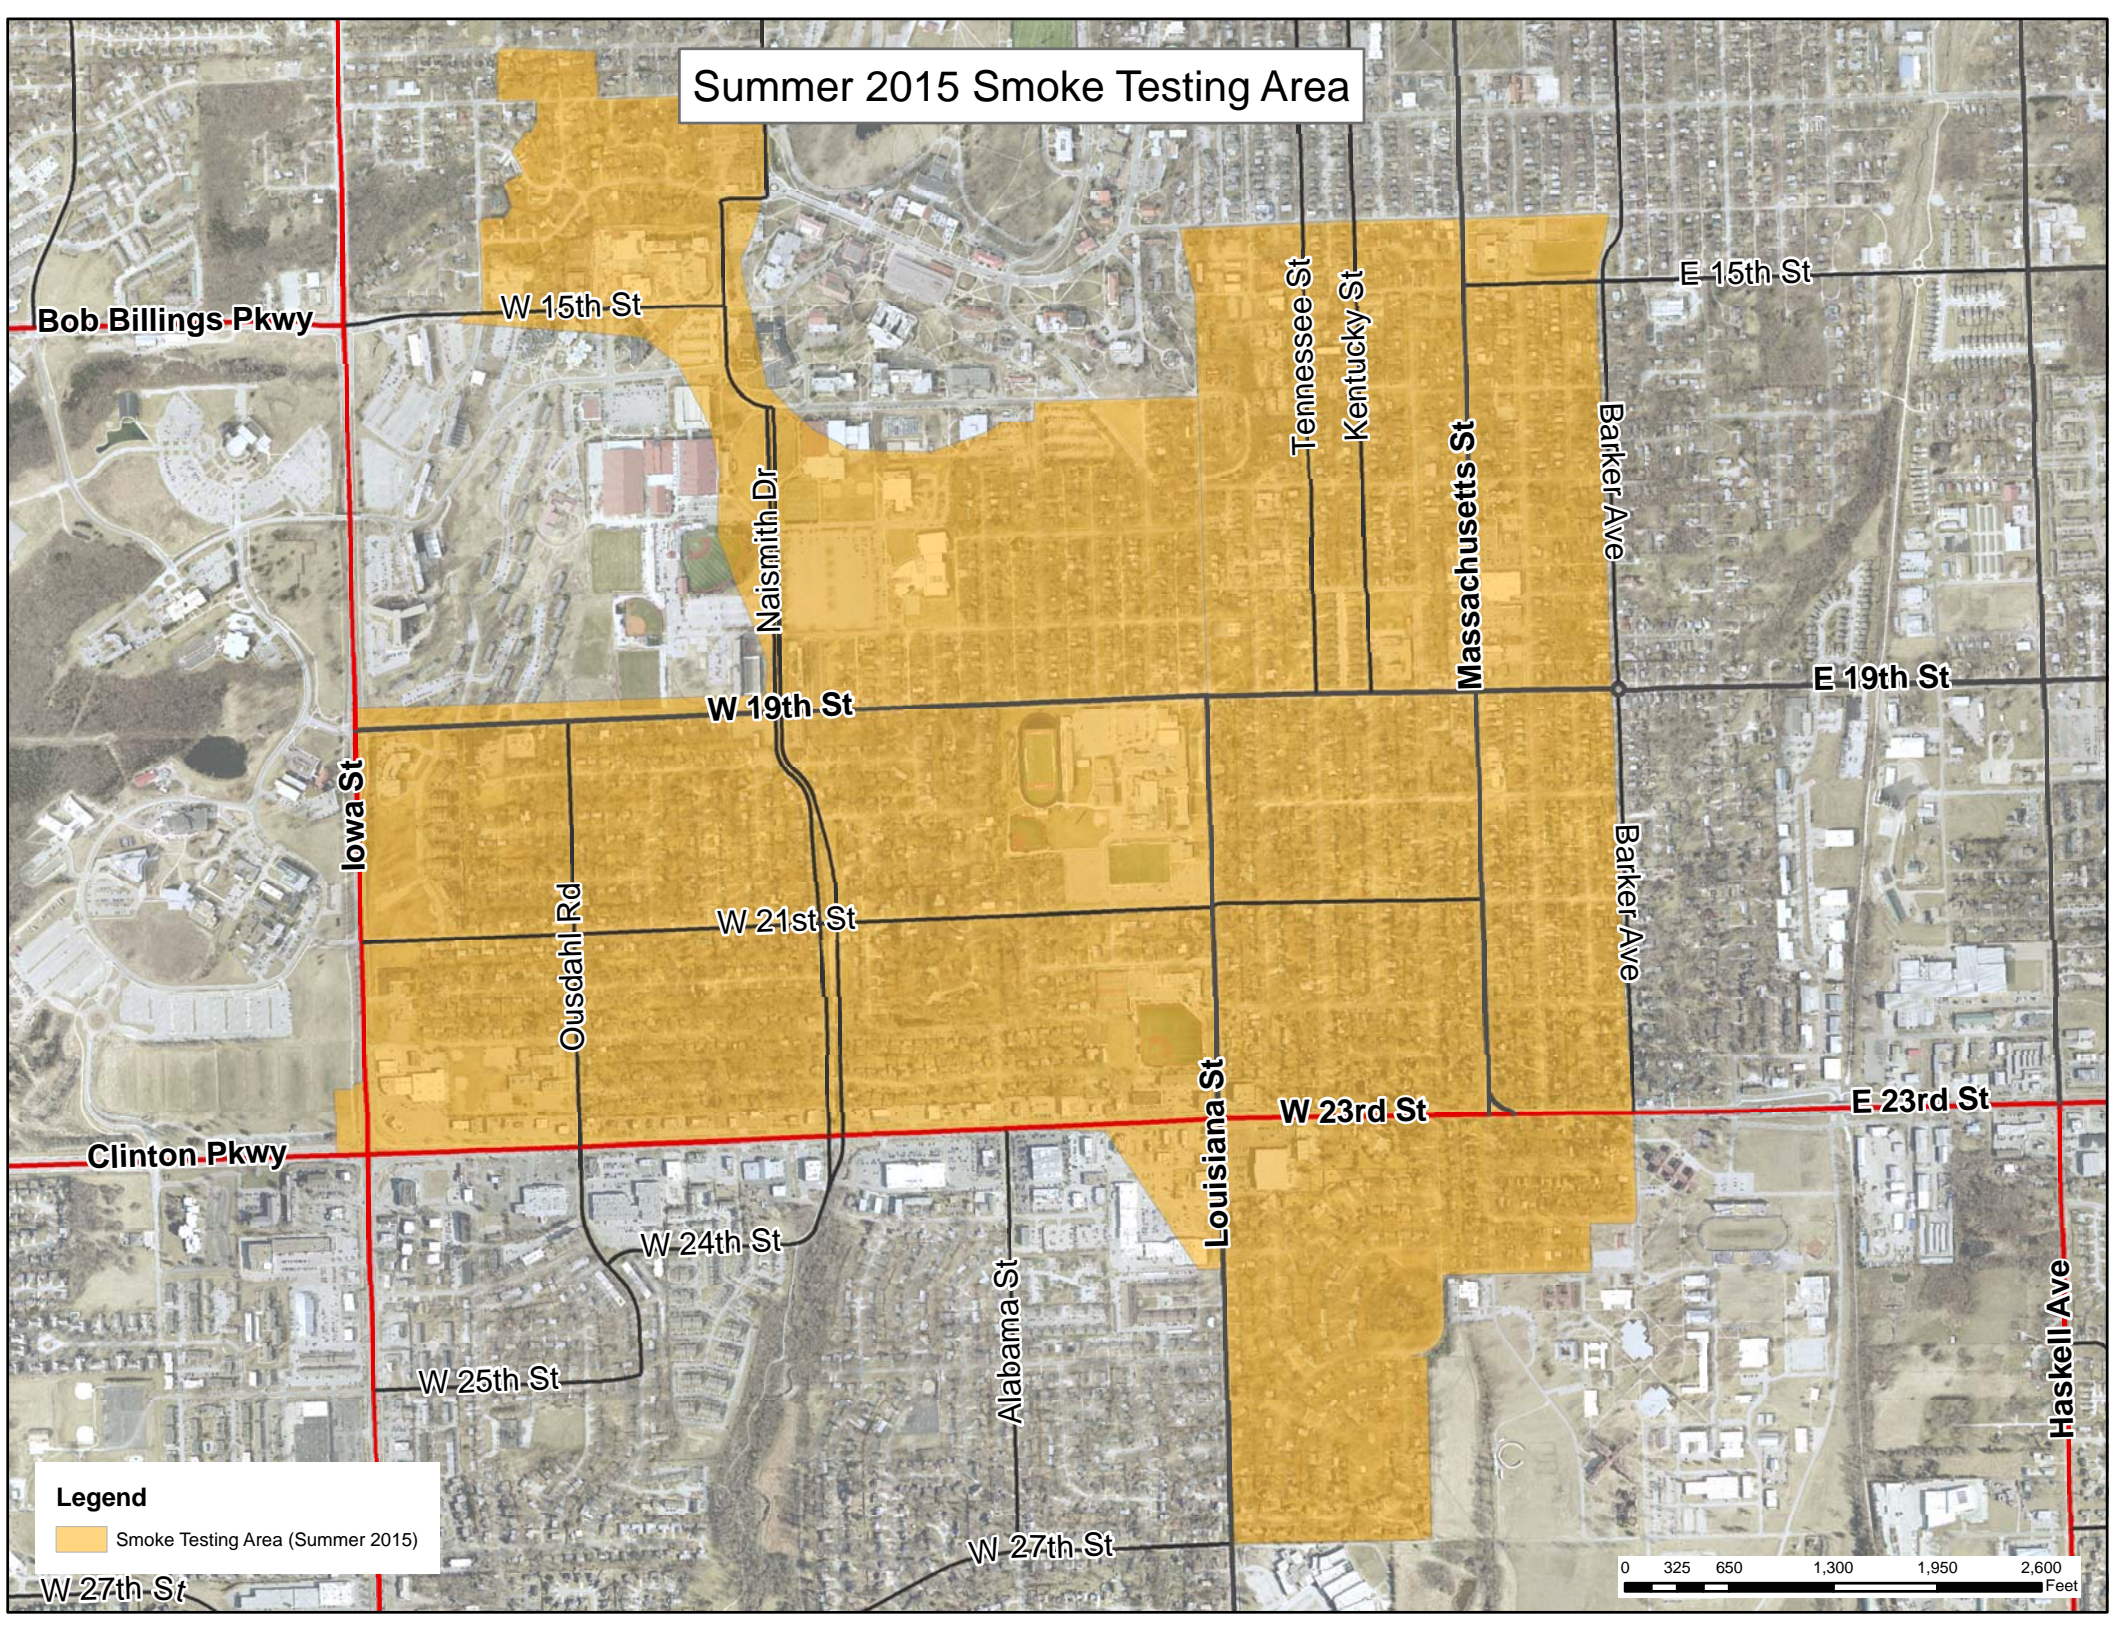

Summer 2015 Smoke Testing Area

Legend

 Smoke Testing Area (Summer 2015)