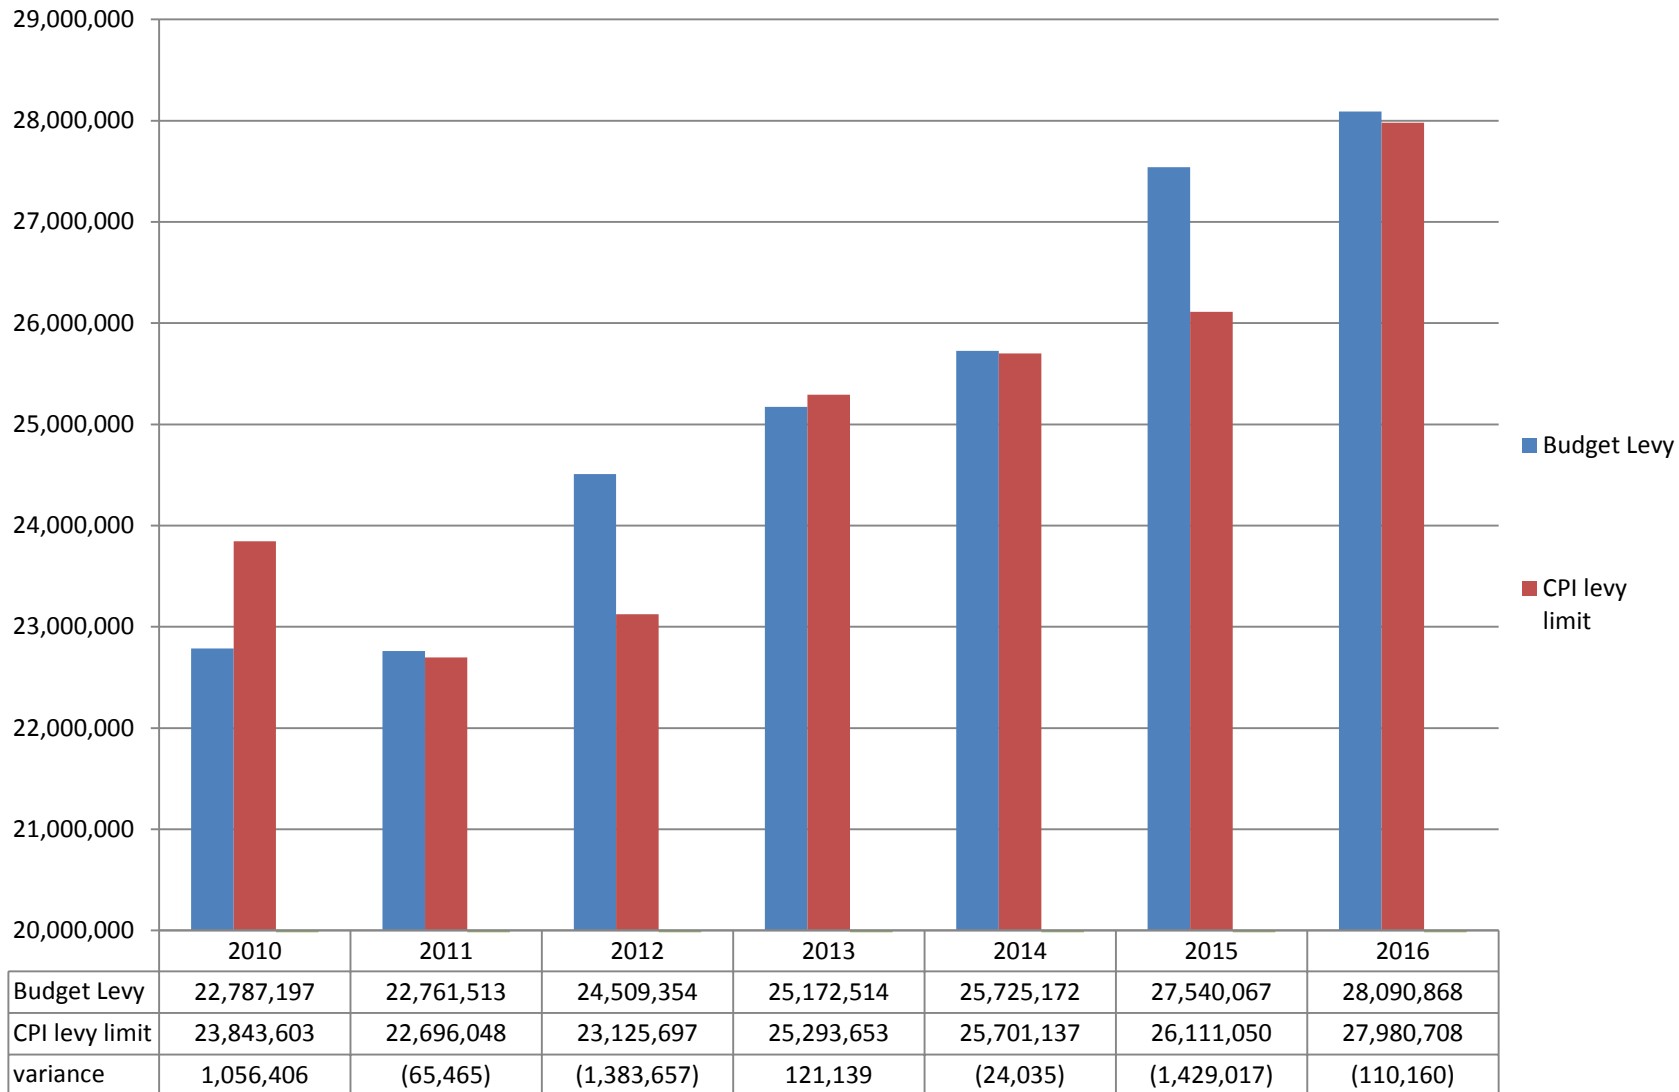

**City of Lawrence
Total Property Taxes
Budget Levy Vs. CPI Levy Limit
Actual 2010-2015, Projected 2016**

City of Lawrence
Total Property Taxes (less debt service)
Budget Levy Vs. CPI Levy Limit
Actual 2010-2015, Projected 2016