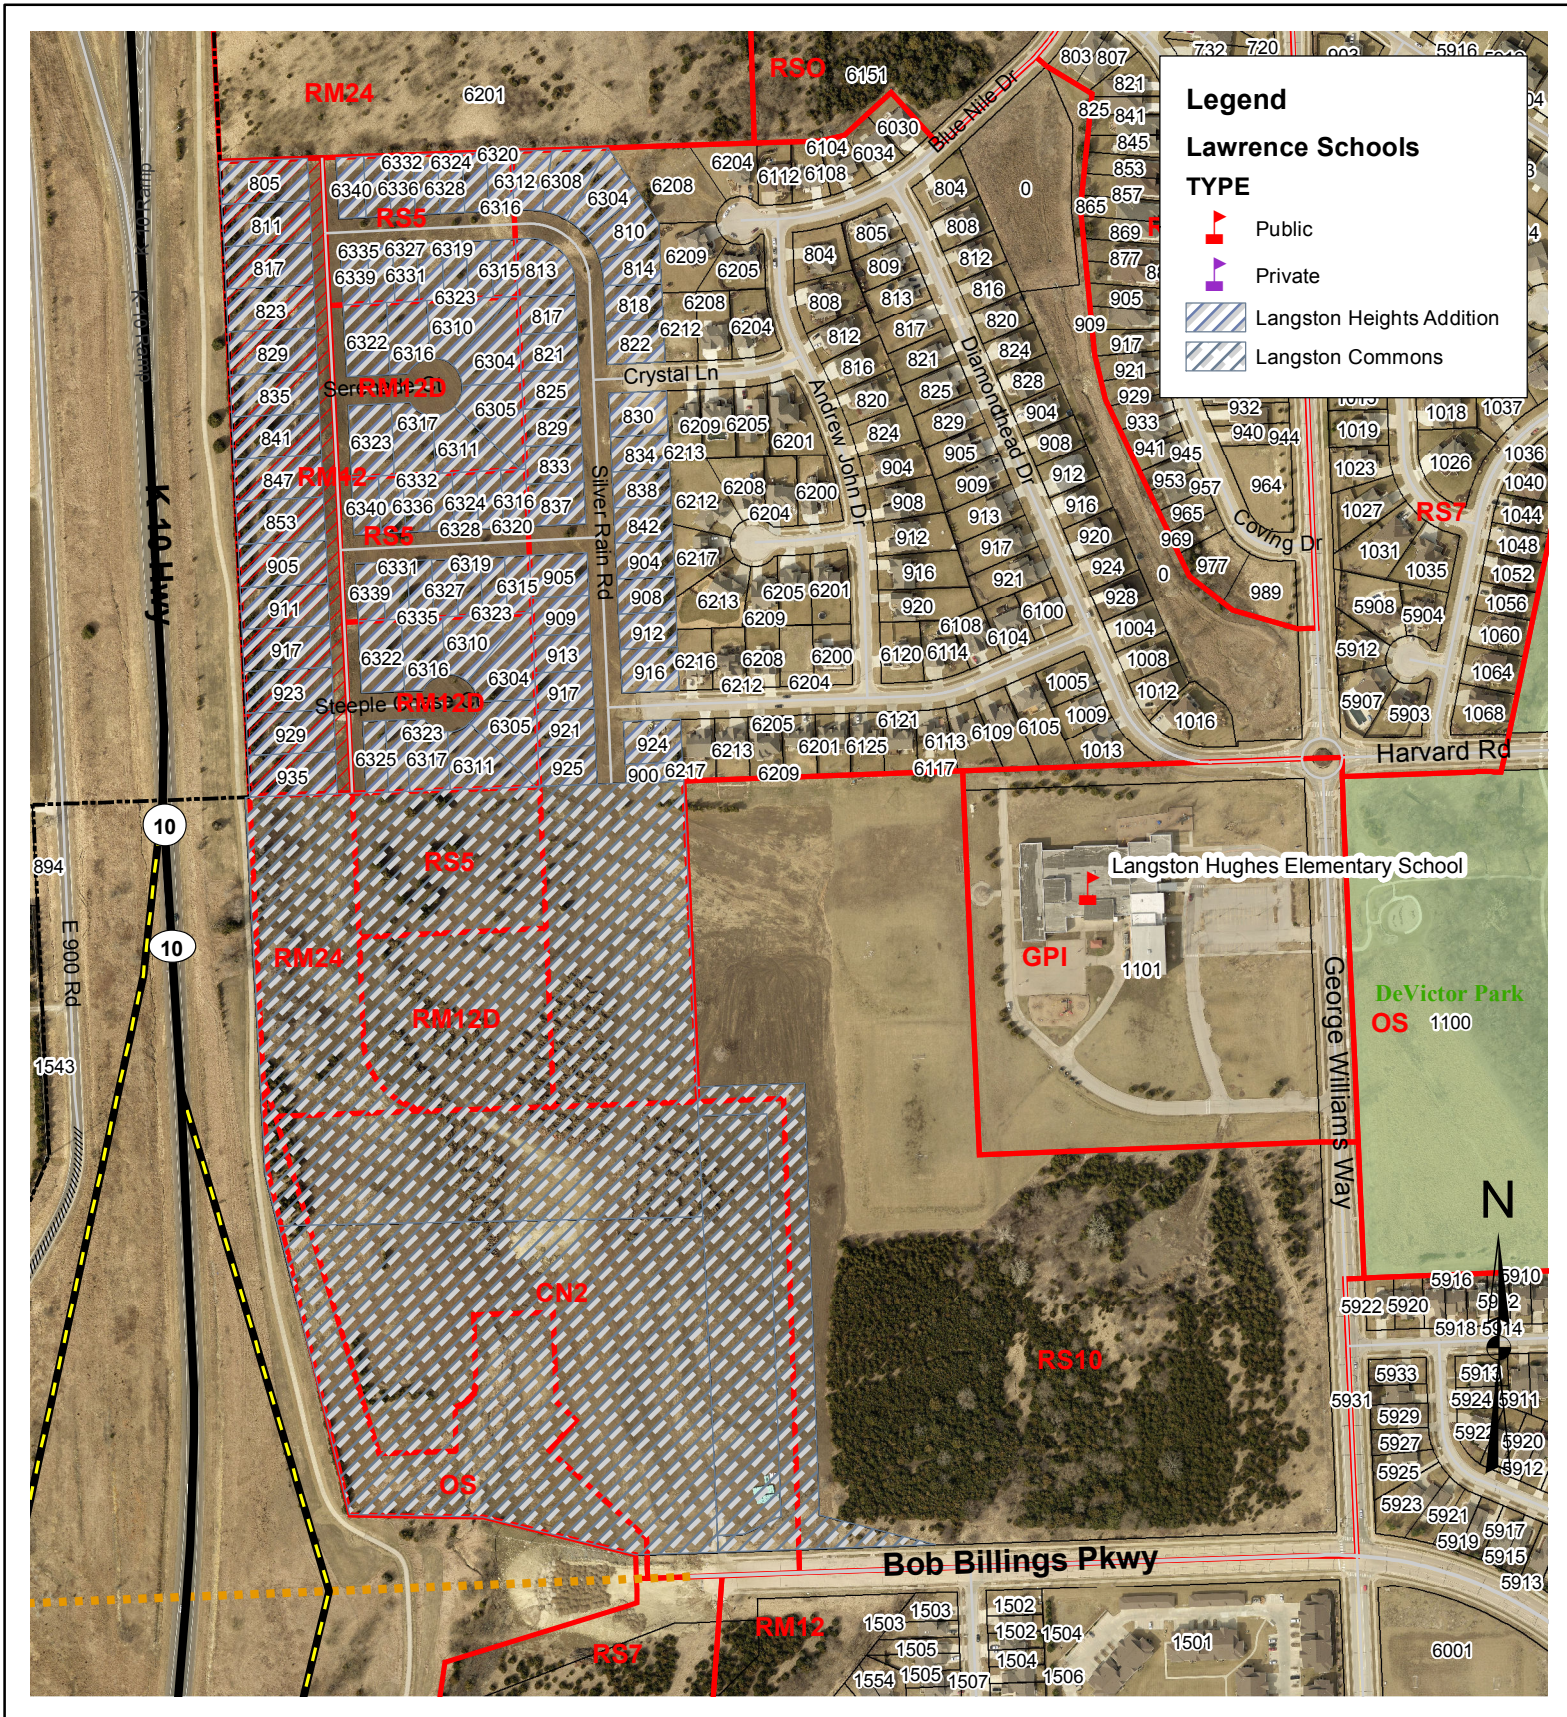

Langston Heights Addition and Langston Commons

Date: 6/11/2015