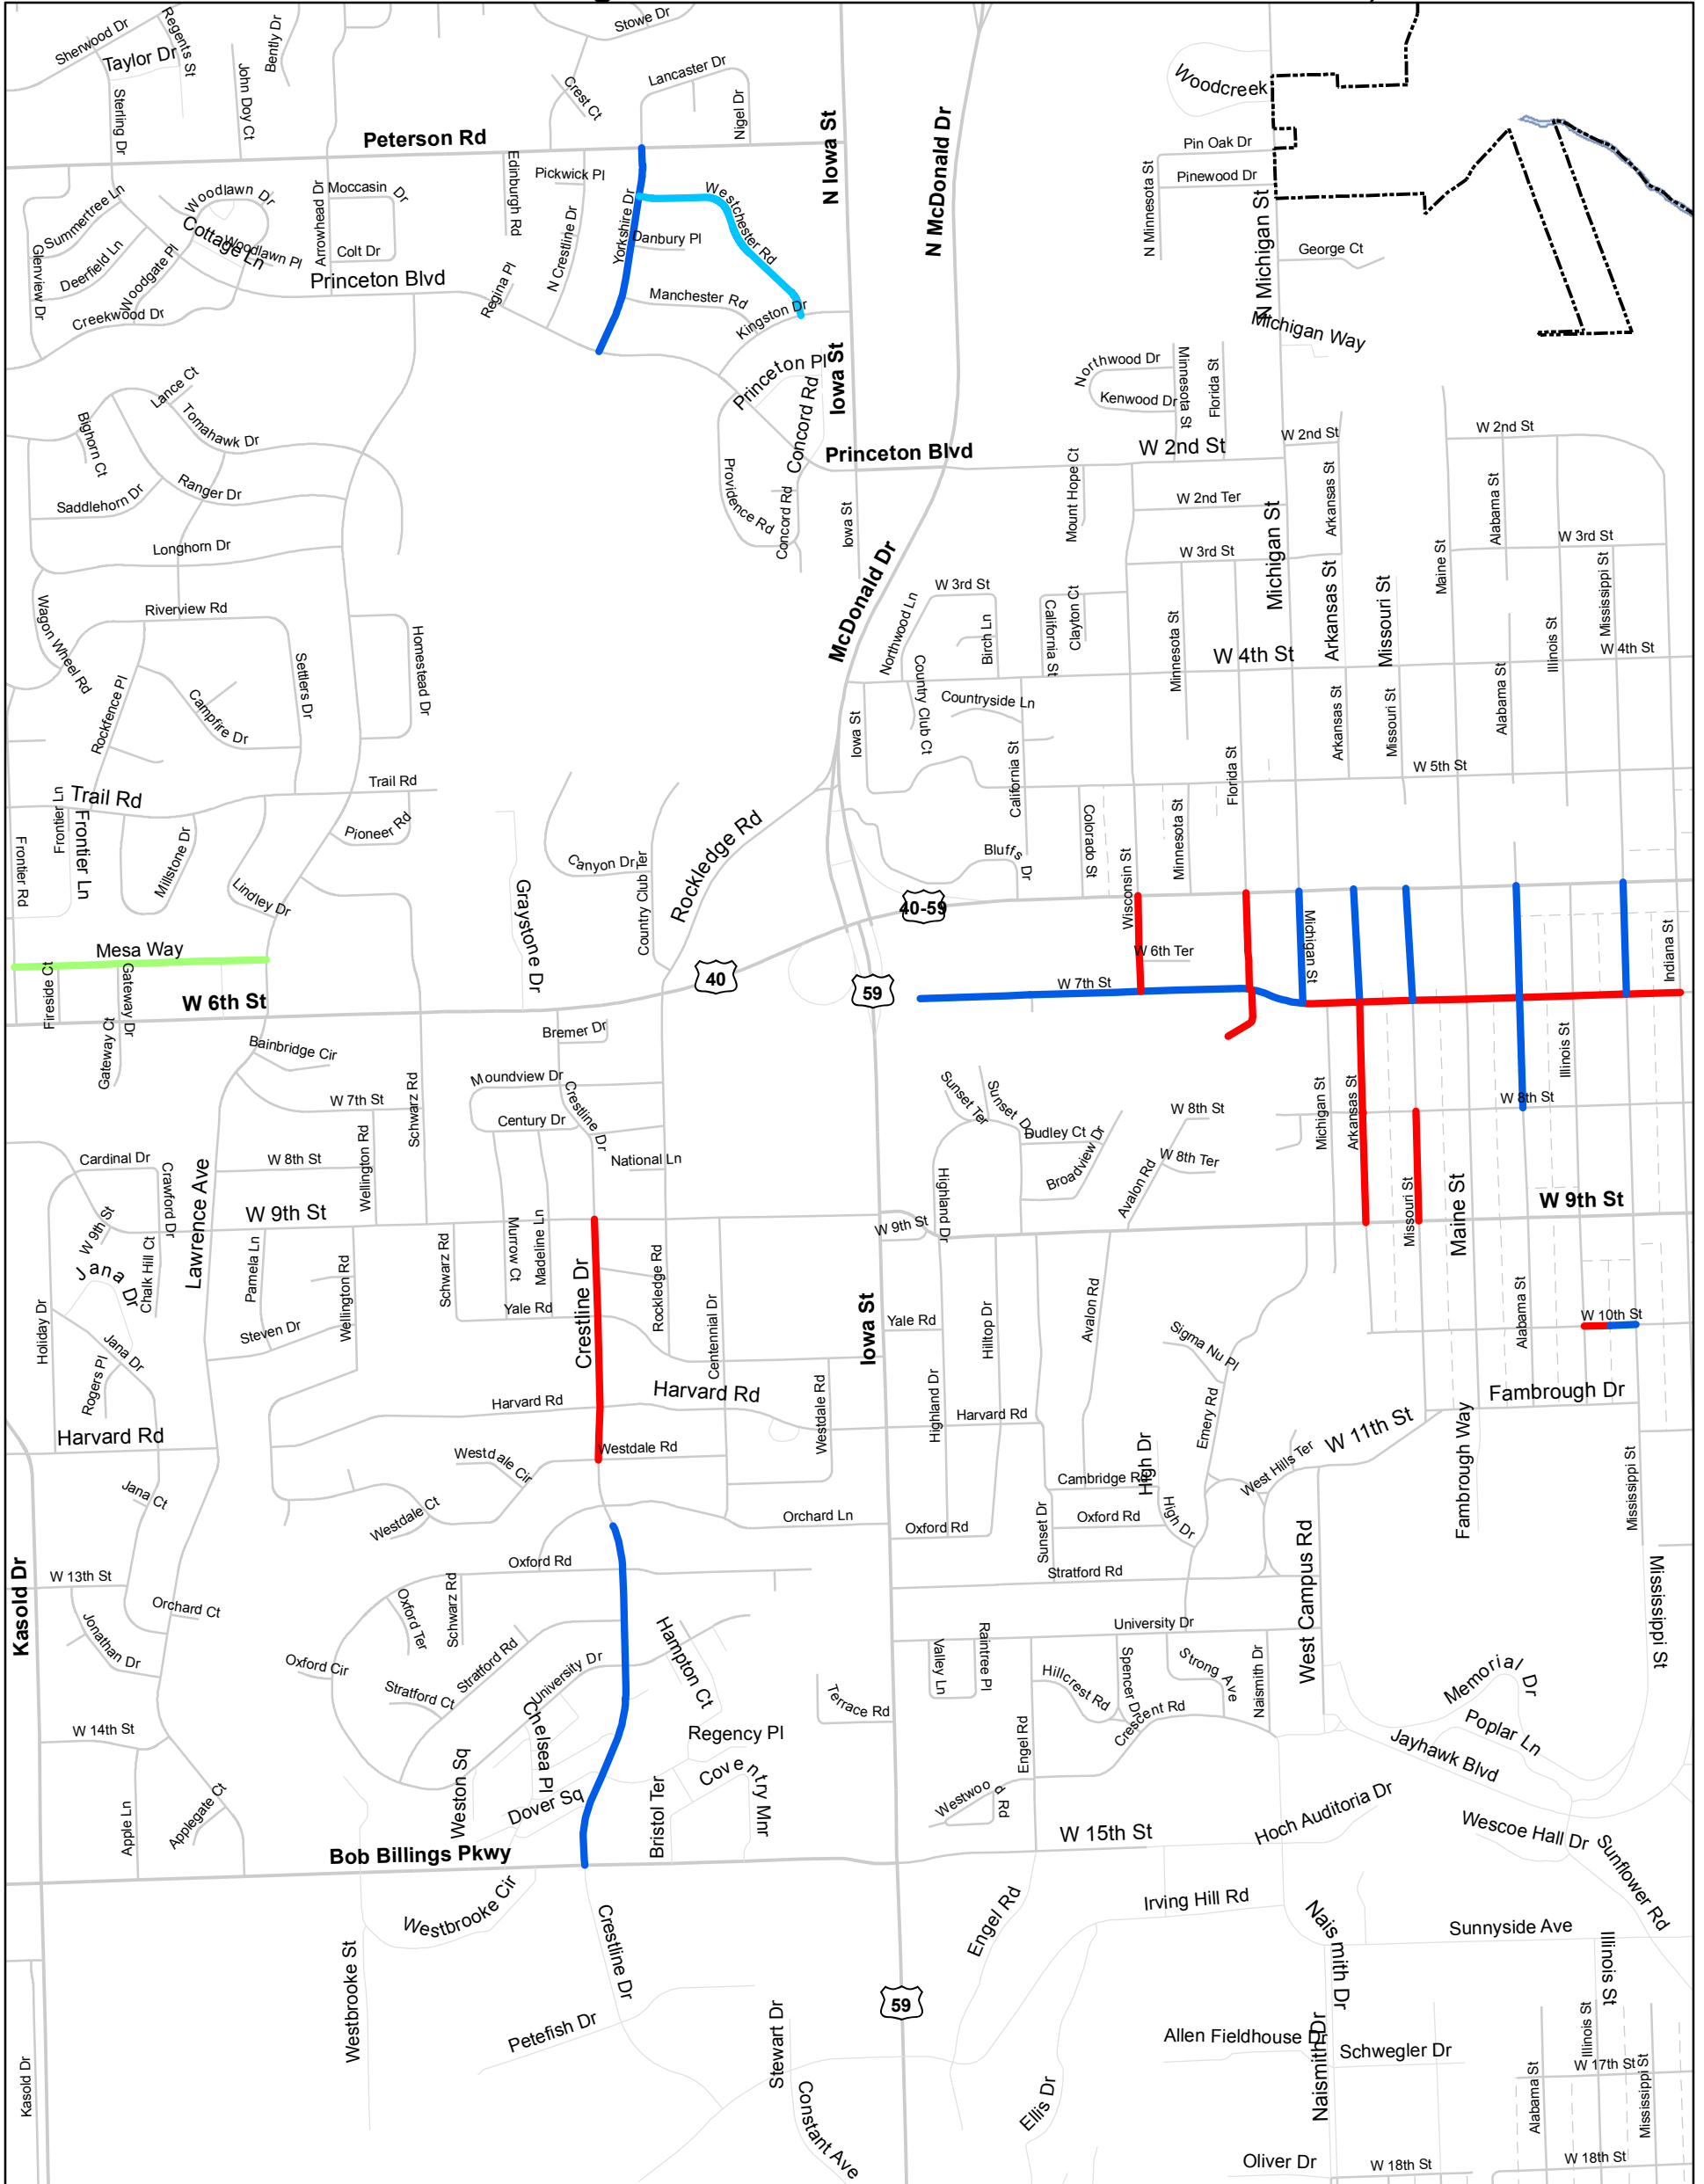

PW1514 - 2015 Overlay and Concrete Rehabilitation Program (Tied w/ PW1519 & PW1520 - Mesa Way Street Improvements - Pioneer Ridge Center/Subdivision Benefit District Alts)

Date: 4/24/2015

2015 Overlay and Concrete Rehab

- Mill, Overlay
- Mill, Overlay, Curb
- Curb and Gutter Only
- Mesa Way - Pioneer Ridge Benefit District