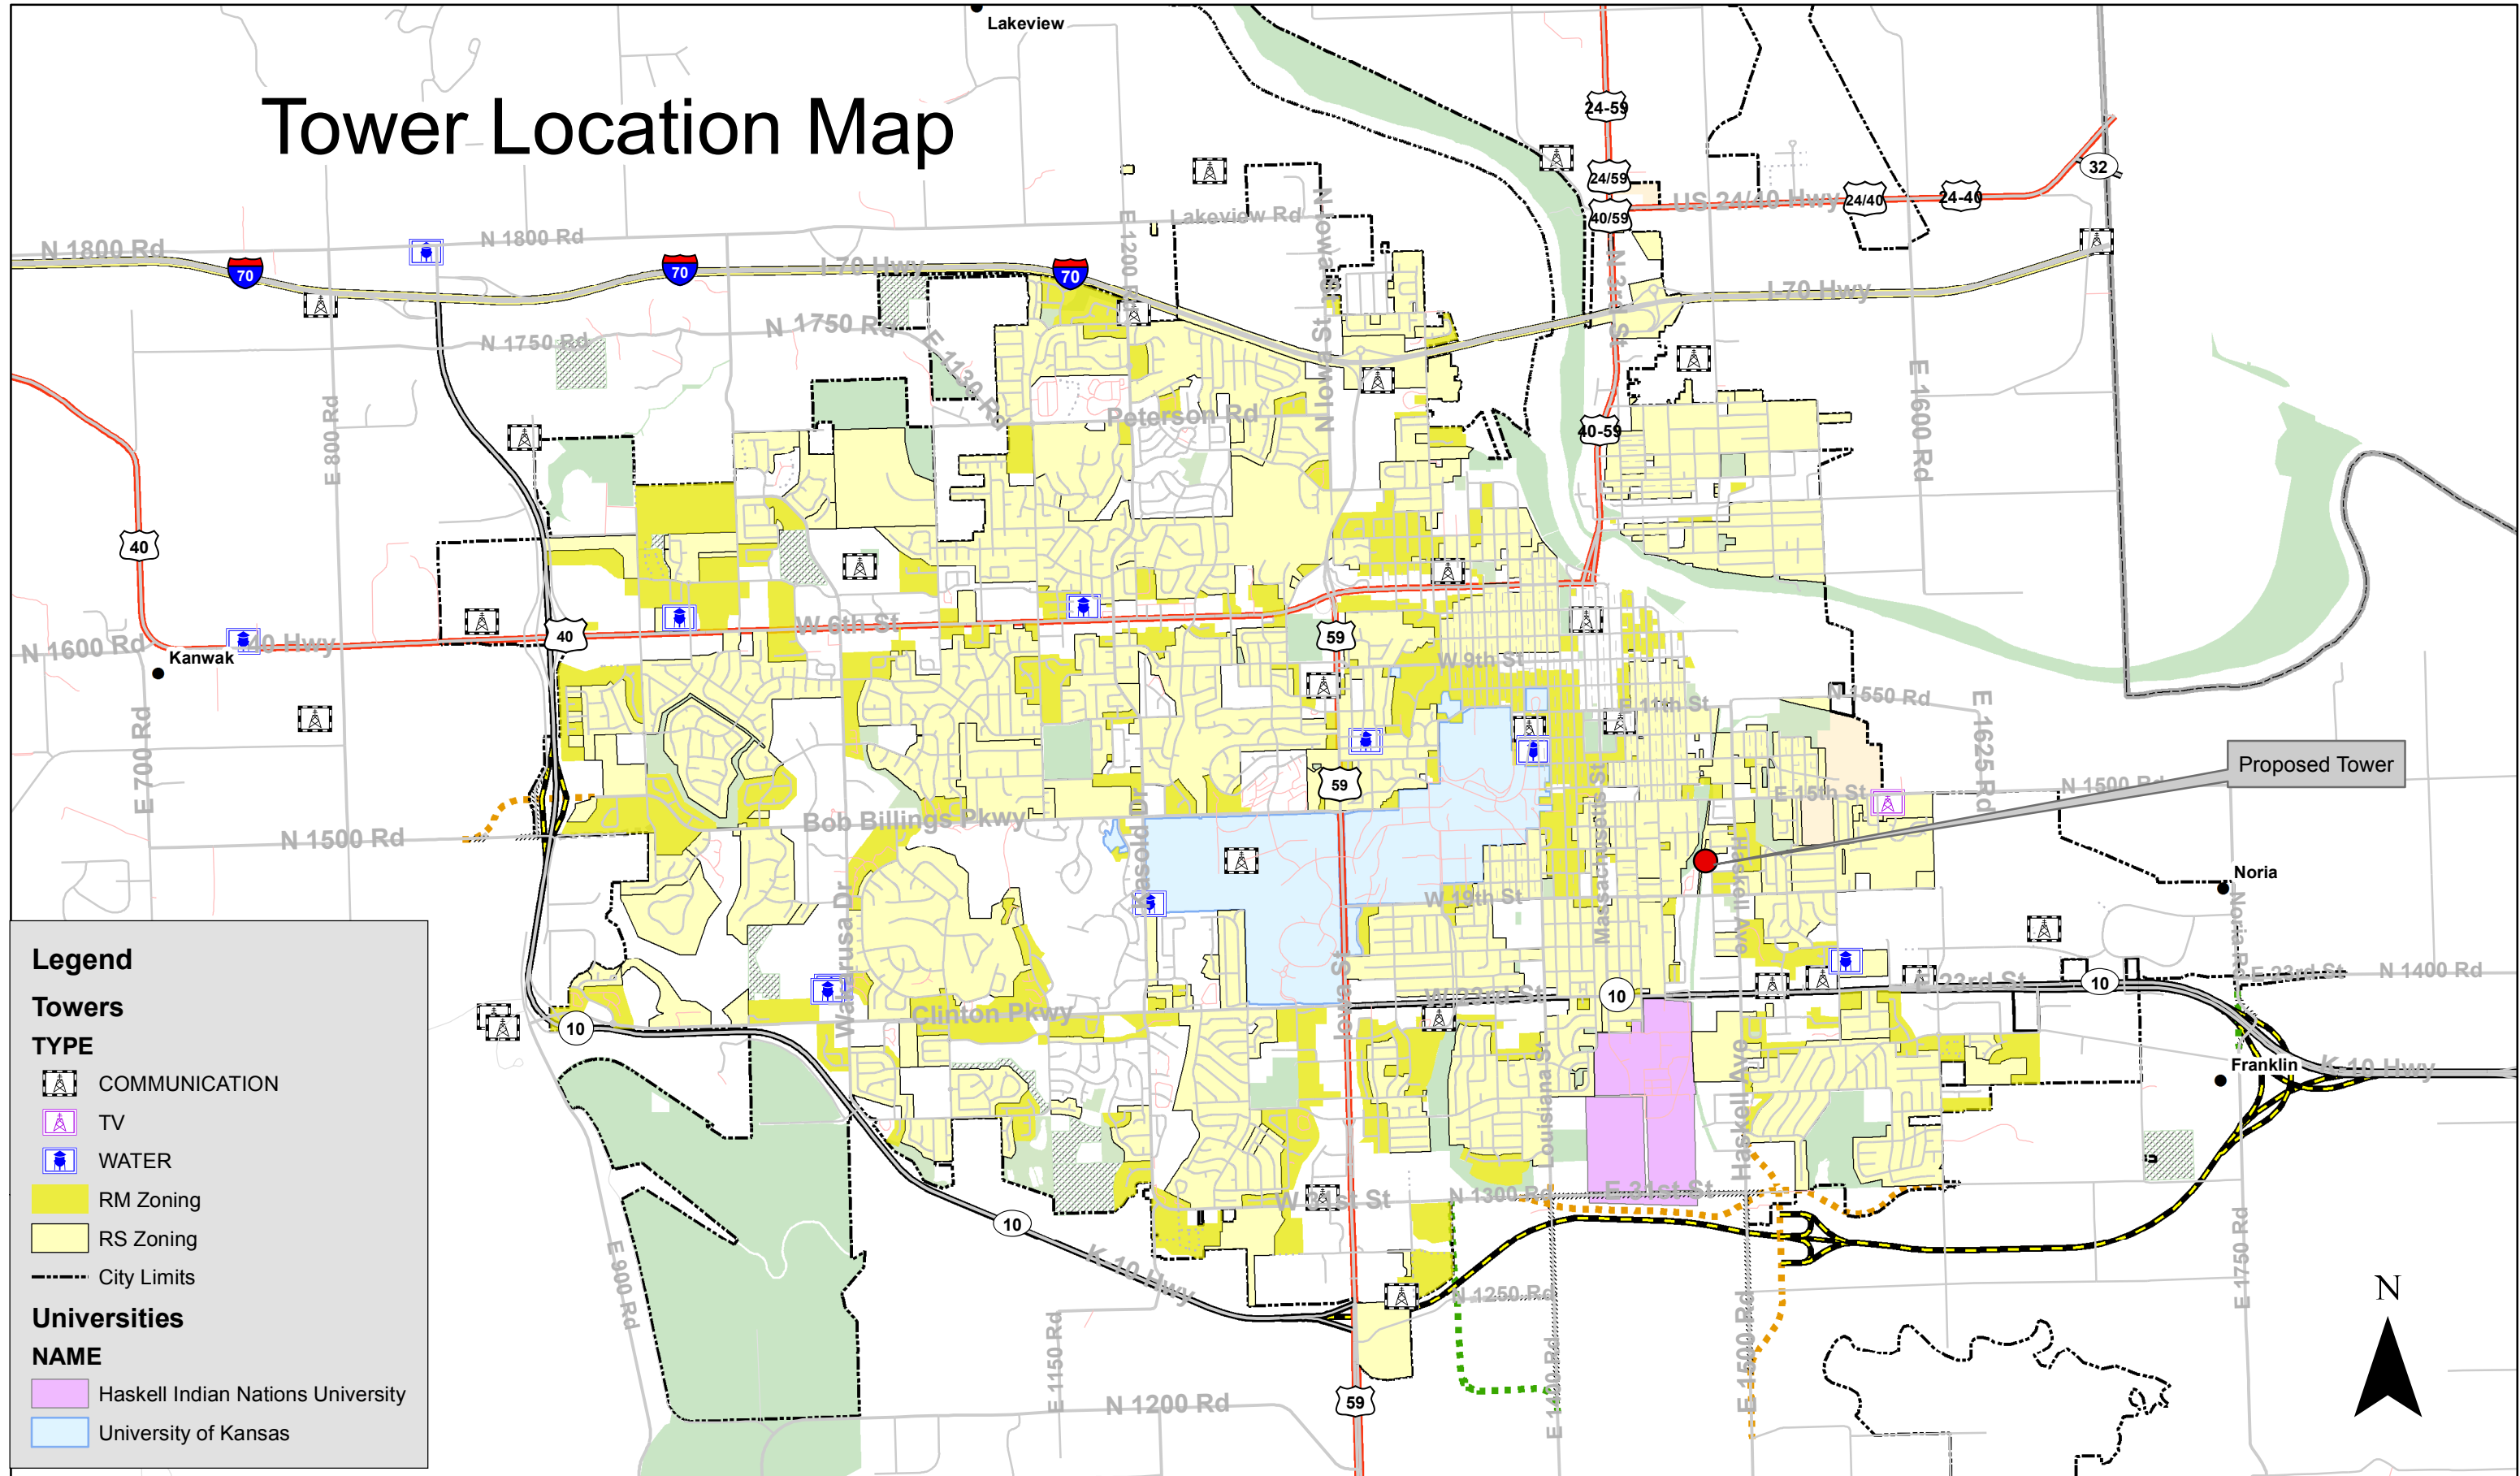

Tower Location Map

Legend

Towers

TYPE

- COMMUNICATION
- TV
- WATER

RM Zoning

RS Zoning

City Limits

Universities

NAME

- Haskell Indian Nations University
- University of Kansas

Date: 12/8/2014