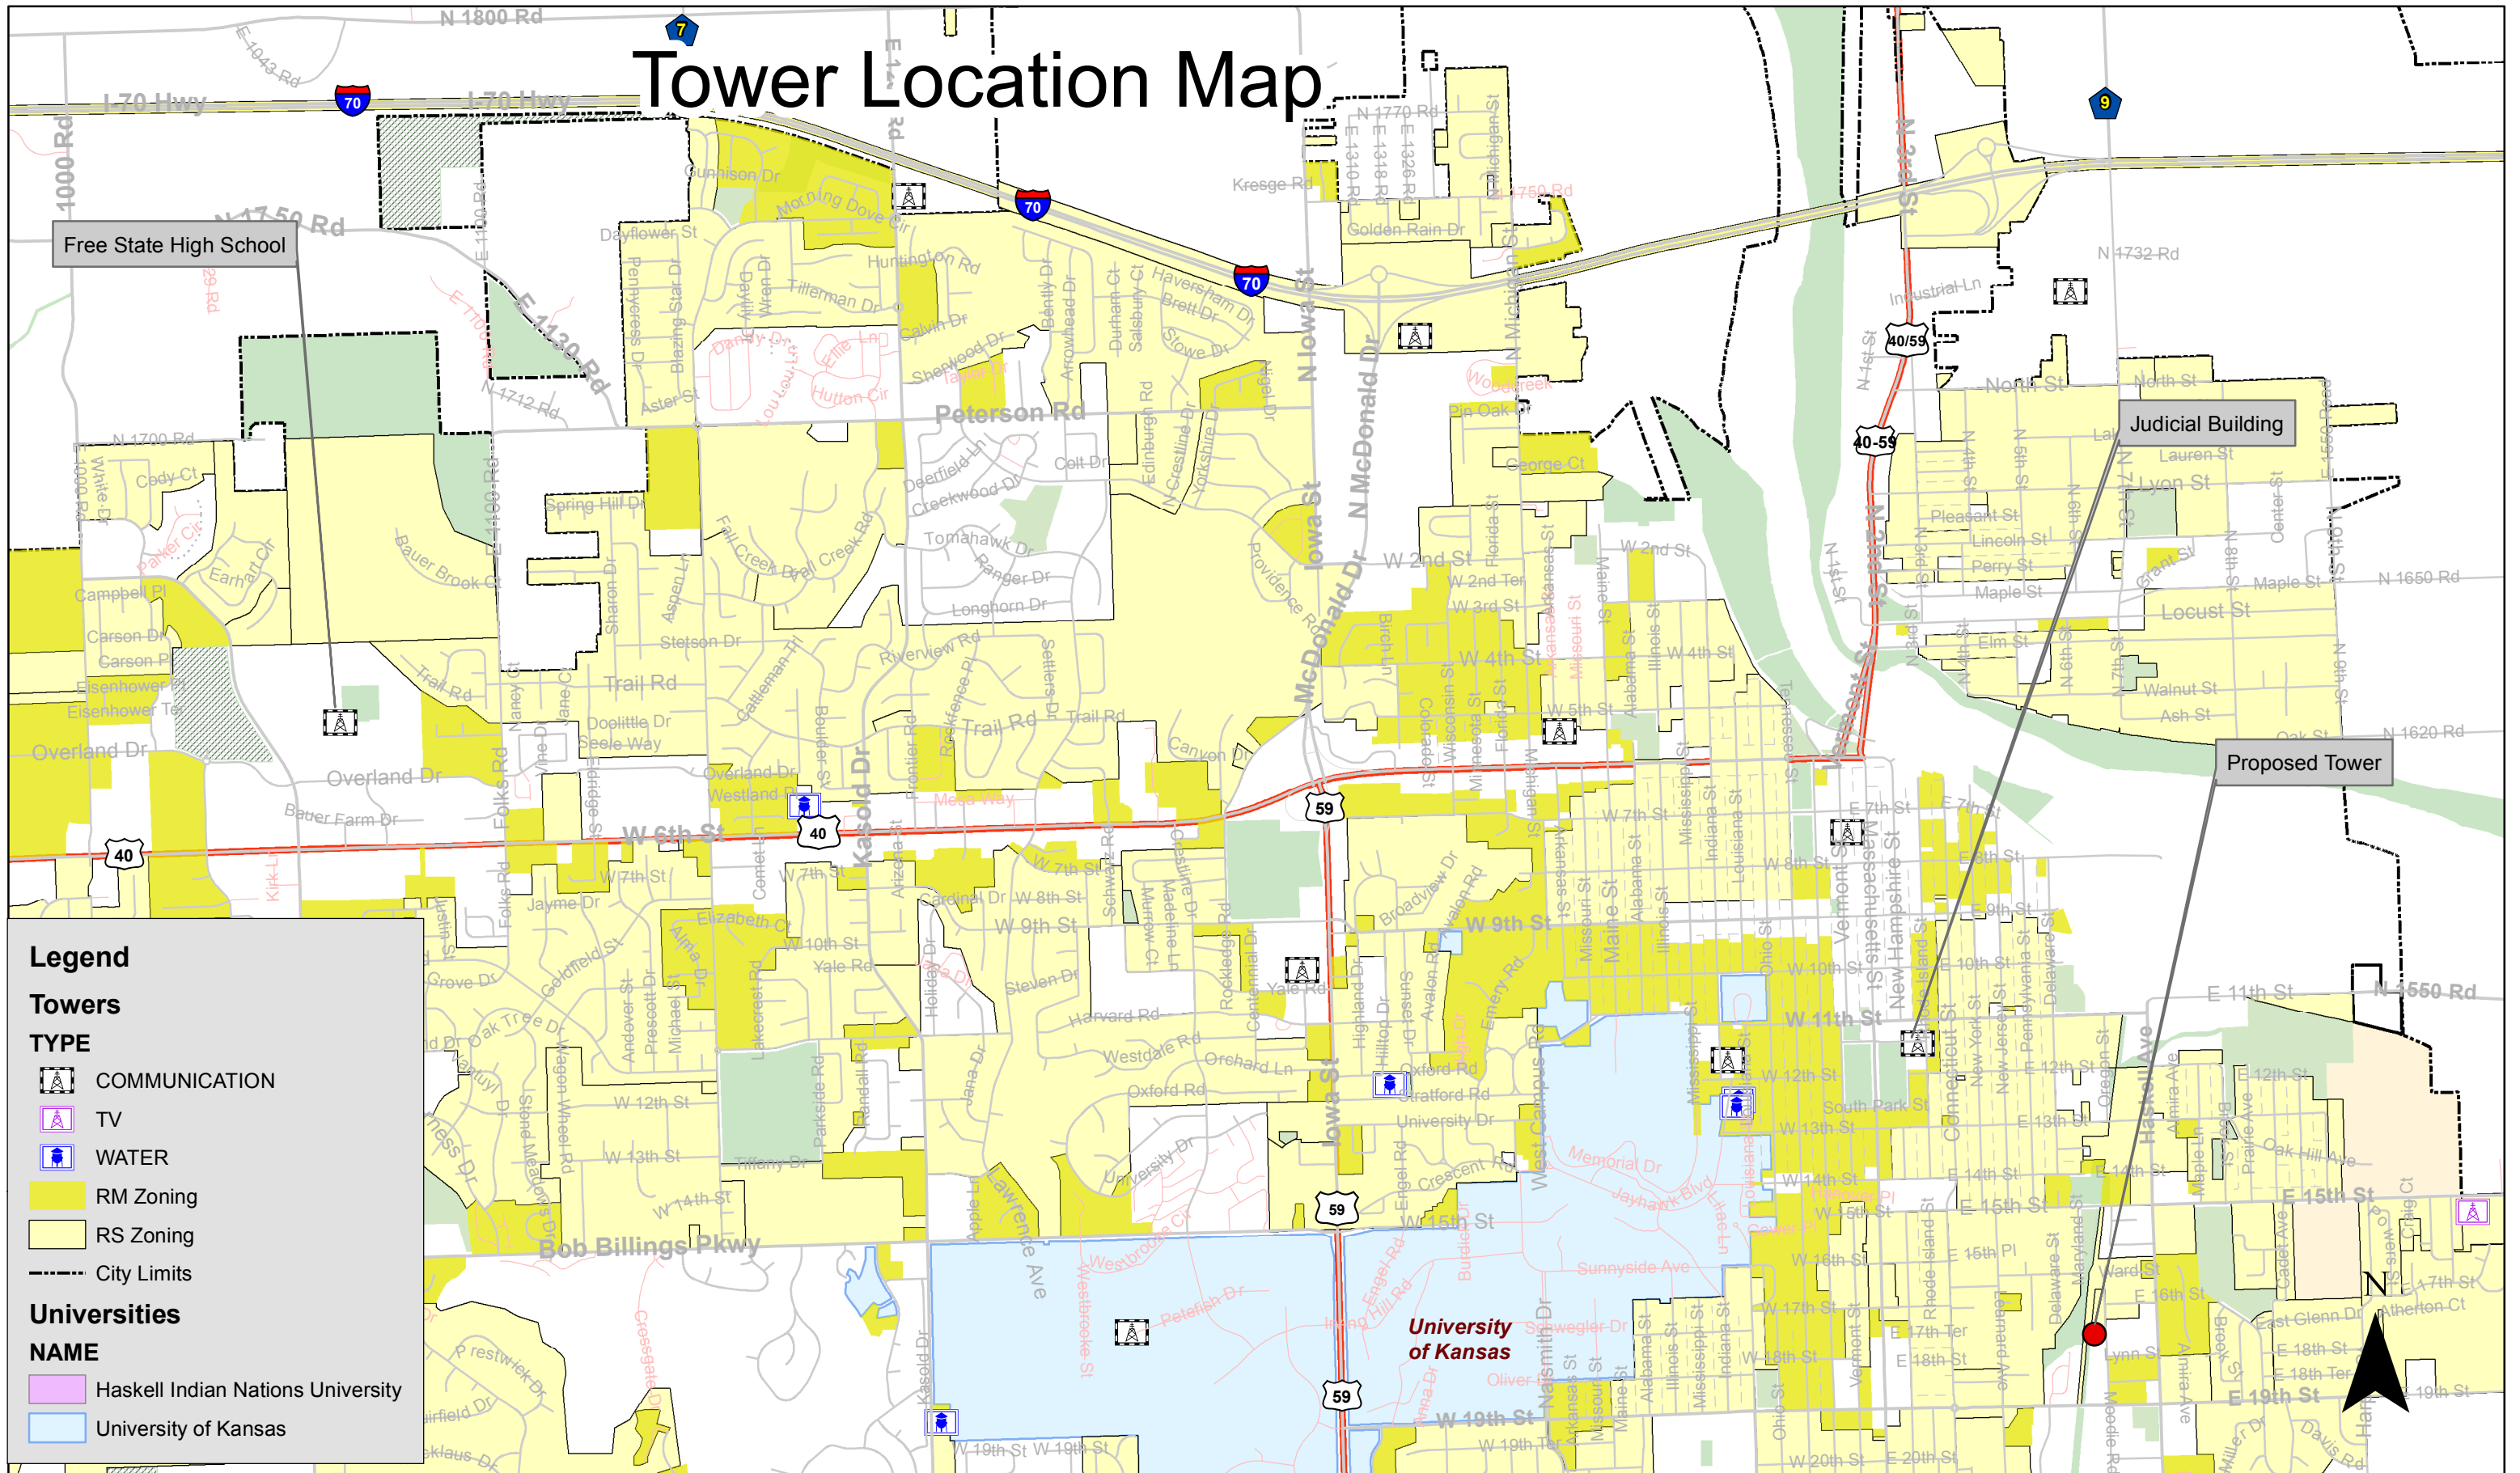

Tower Location Map

Legend

Towers

TYPE

-  COMMUNICATION
-  TV
-  WATER

 RM Zoning

 RS Zoning

 City Limits

Date: 12/8/2014

Tower Location Map

Legend

Towers

TYPE

- COMMUNICATION
- TV
- WATER

Zoning

- RM Zoning
- RS Zoning