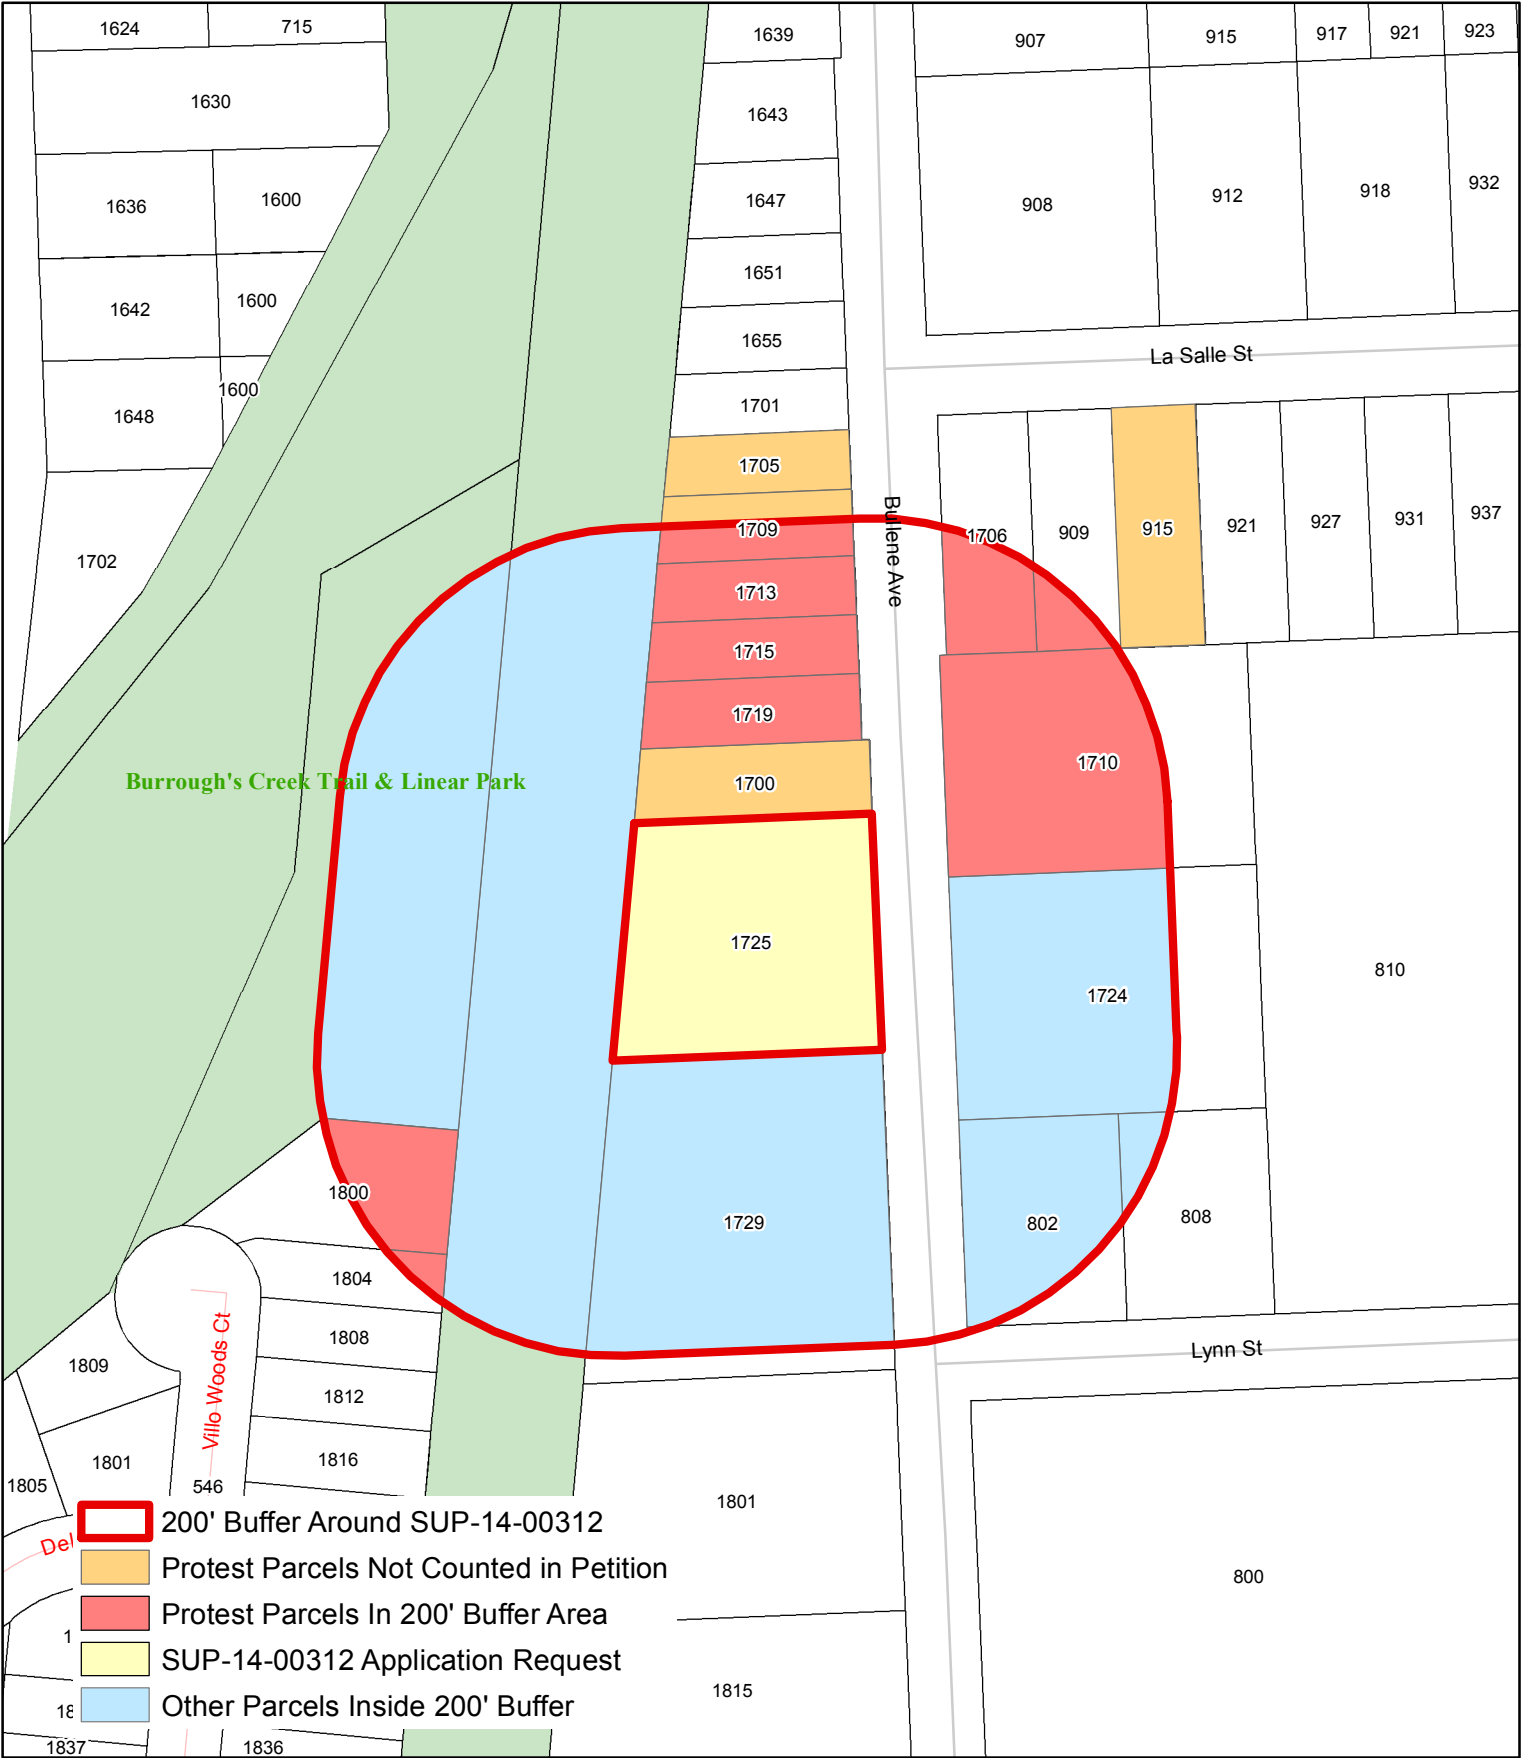

SUP-14-00312 Protest Petition