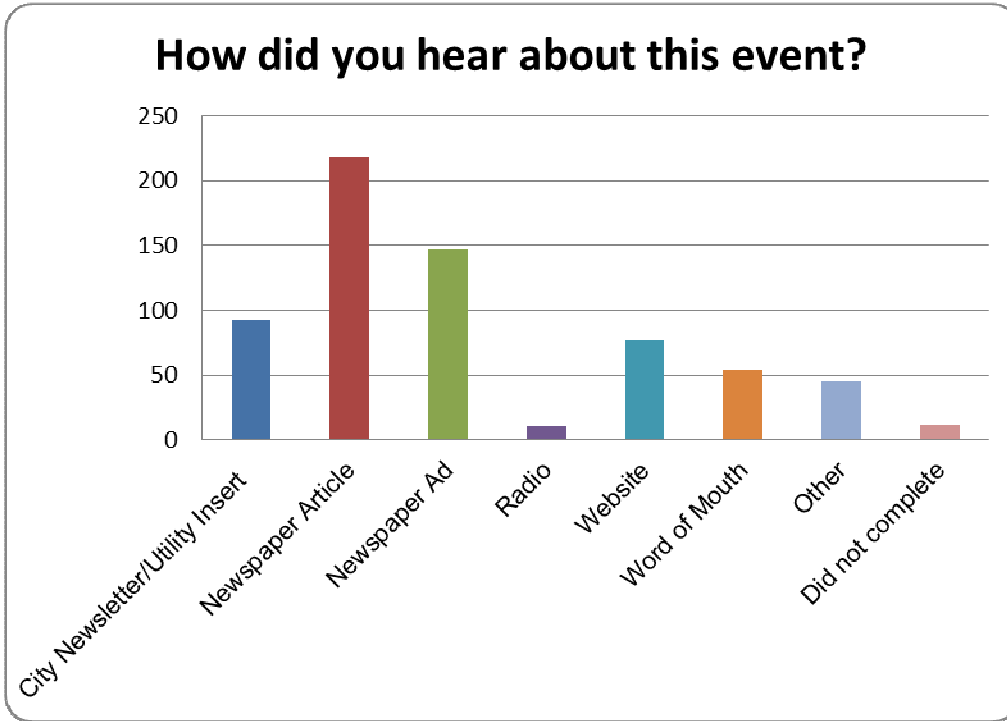

During the four hour event, a total of five hundred and seventy three (573) vehicles dropped off a total of 45,377 pounds (22.7 tons) of electronic equipment for recycling, which included computers, monitors, printers, copiers, scanners, fax machines, televisions, video and audio equipment, microwaves and other small appliances, cell phones and other hand held devices.

Electronic recycling was provided by Midwest Recycling Center (MRC) (www.midwrc.net).

Event Summary and Survey Results:

- A total of 45,377 pounds (22.7 tons) of electronic equipment was collected for recycling. [Pounds include 410.5 pounds of batteries dropped off at the event that were transported to the Household Hazardous Waste Facility for recycling and proper disposal.]
- One hundred eleven (111) televisions and one hundred and fifteen (115) CRT computer monitors were collected for recycling in addition to other electronics.
- Five hundred and seventy three (573) vehicles participated representing five hundred and forty eight (548) households and forty one (41) businesses.
- Eighty nine percent (89%) of participants were Lawrence households and businesses. Other participants were from Baldwin City, Eudora, Lecompton, McLouth, Overbrook, Ottawa, Ozawkie, Topeka, Perry, Edgerton, Tonganoxie and Overland Park.
- Sixty six percent (66%) of participants brought five or fewer electronic items. Twenty percent (20%) of participants brought six to ten items. Twelve percent (12%) brought more than ten items.
- Thirty four percent (34%) of those surveyed had not participated in a Lawrence Electronic Recycling Event before. Sixty four percent (64%) of participants had participated previously.