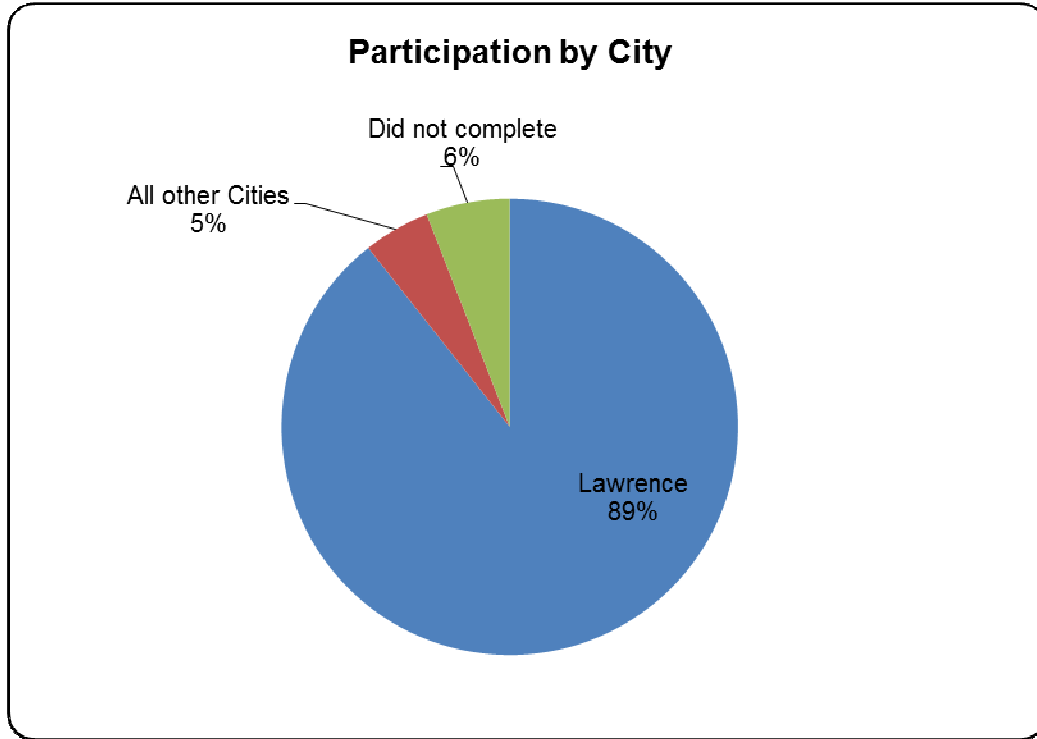

What is your zip code?		
City	Number	Percent
Lawrence	512	89%
All other Cities	27	5%
Did not complete	34	6%
Total	573	100%

Note: Other participants were from Baldwin City, Eudora, Lecompton, McLouth, Overbrook, Ottawa, Ozawkie, Topeka, Perry, Edgerton, Tonganoxie and Overland Park.