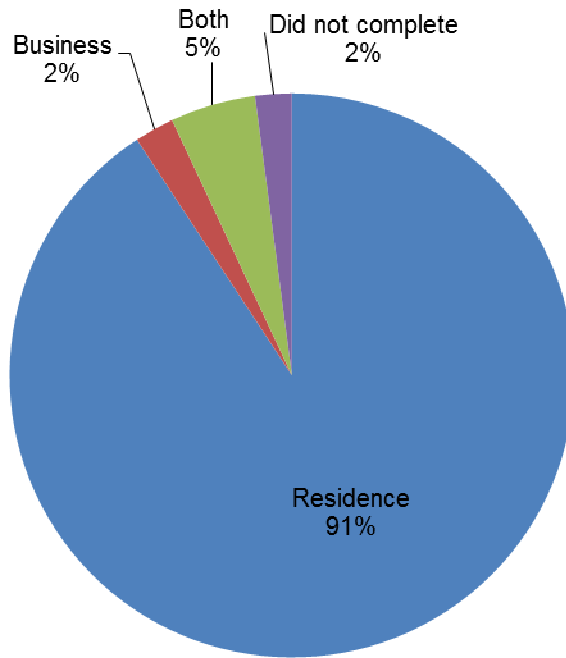

Where are your electronics from?

Where are your electronics from?		
Residence	520	91%
Business	13	2%
Both	28	5%
Did not complete	12	2%
Total	573	100%