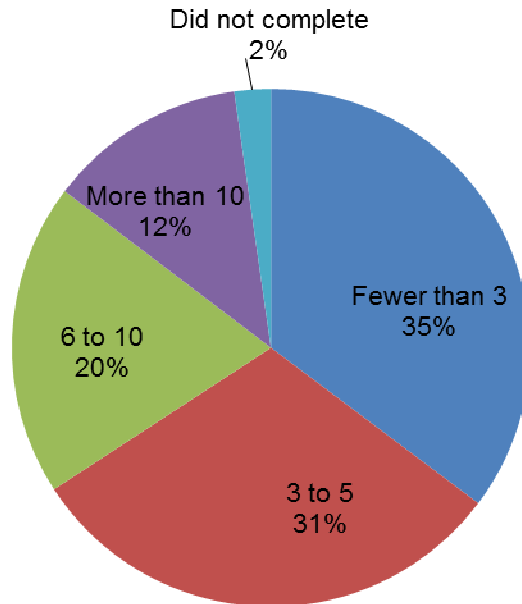

Electronic recycling was provided by Midwest Recycling Center (MRC) (www.midwrc.net).

Event Summary and Survey Results:

- A total of 45,377 pounds (22.7 tons) of electronic equipment was collected for recycling. [Pounds include 410.5 pounds of batteries dropped off at the event that were transported to the Household Hazardous Waste Facility for recycling and proper disposal.]
- One hundred eleven (111) televisions and one hundred and fifteen (115) CRT computer monitors were collected for recycling in addition to other electronics.
- Five hundred and seventy three (573) vehicles participated representing five hundred and forty eight (548) households and forty one (41) businesses.
- Eighty nine percent (89%) of participants were Lawrence households and businesses. Other participants were from Baldwin City, Eudora, Lecompton, McLouth, Overbrook, Ottawa, Ozawkie, Topeka, Perry, Edgerton, Tonganoxie and Overland Park.
- Sixty six percent (66%) of participants brought five or fewer electronic items. Twenty percent (20%) of participants brought six to ten items. Twelve percent (12%) brought more than ten items.
- Thirty four percent (34%) of those surveyed had not participated in a Lawrence Electronic Recycling Event before. Sixty four percent (64%) of participants had participated previously.

Total	657	100%
--------------	------------	-------------

Note: many participants marked more than one answer for this question.

Where are your electronics from?

Where are your electronics from?		
Residence	520	91%
Business	13	2%
Both	28	5%
Did not complete	12	2%
Total	573	100%

How many electronics are you bringing?

How many electronics are you bringing?		
Fewer than 3	202	35%
3 to 5	175	31%
6 to 10	112	20%
More than 10	71	12%
Did not complete	13	2%
Total	573	100%

What is your zip code?		
City	Number	Percent
Lawrence	512	89%
All other Cities	27	5%
Did not complete	34	6%
Total	573	100%