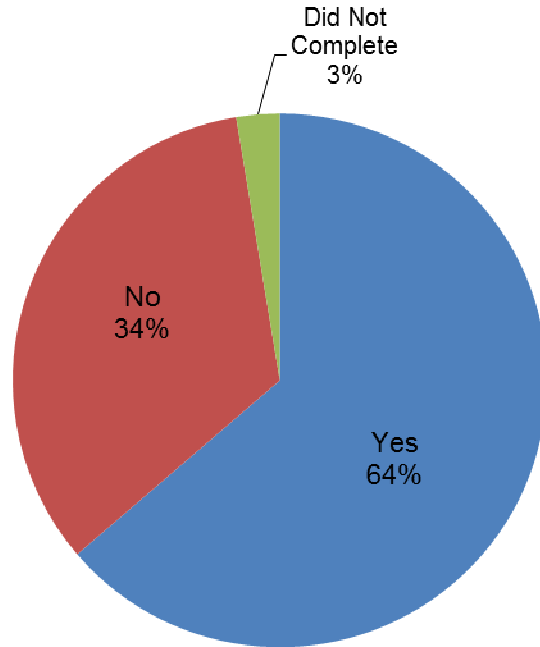

Have you participated in a Lawrence Electronic Recycling Event before?

Have you participated in a Lawrence Electronic Recycling Event before?		
Yes	365	64%
No	193	34%
Did not complete	15	3%
Total	573	100%