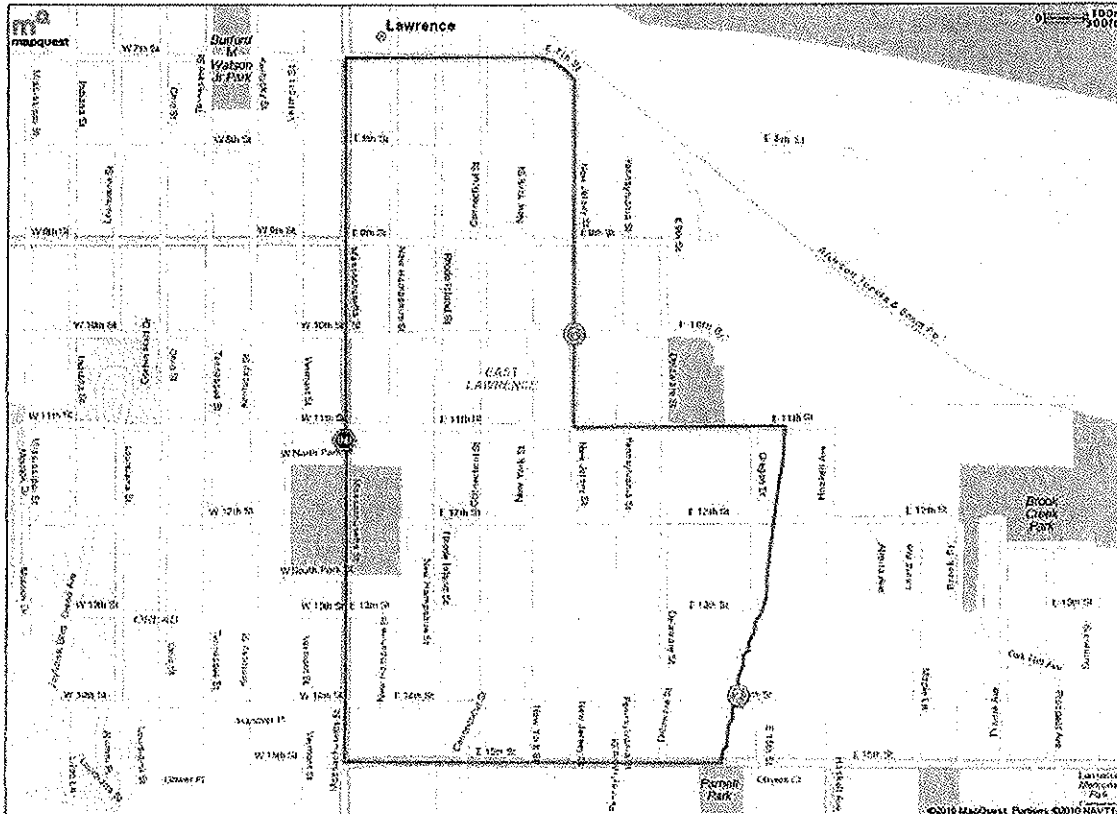

ROUTE: Lawrence JBR - 11-23
DISTANCE: 1113.07 mi LOCATED: Lawrence, Kansas

ROUTE DESCRIPTION:
No Description Provided

© MapMyRun, LLC. All Rights Reserved. 2005-2008 | View more maps online at:
Find this route online at <http://www.mapmyrun.com/route/111307>. Email: help@mapmyrun.com or 1-800-426-1113