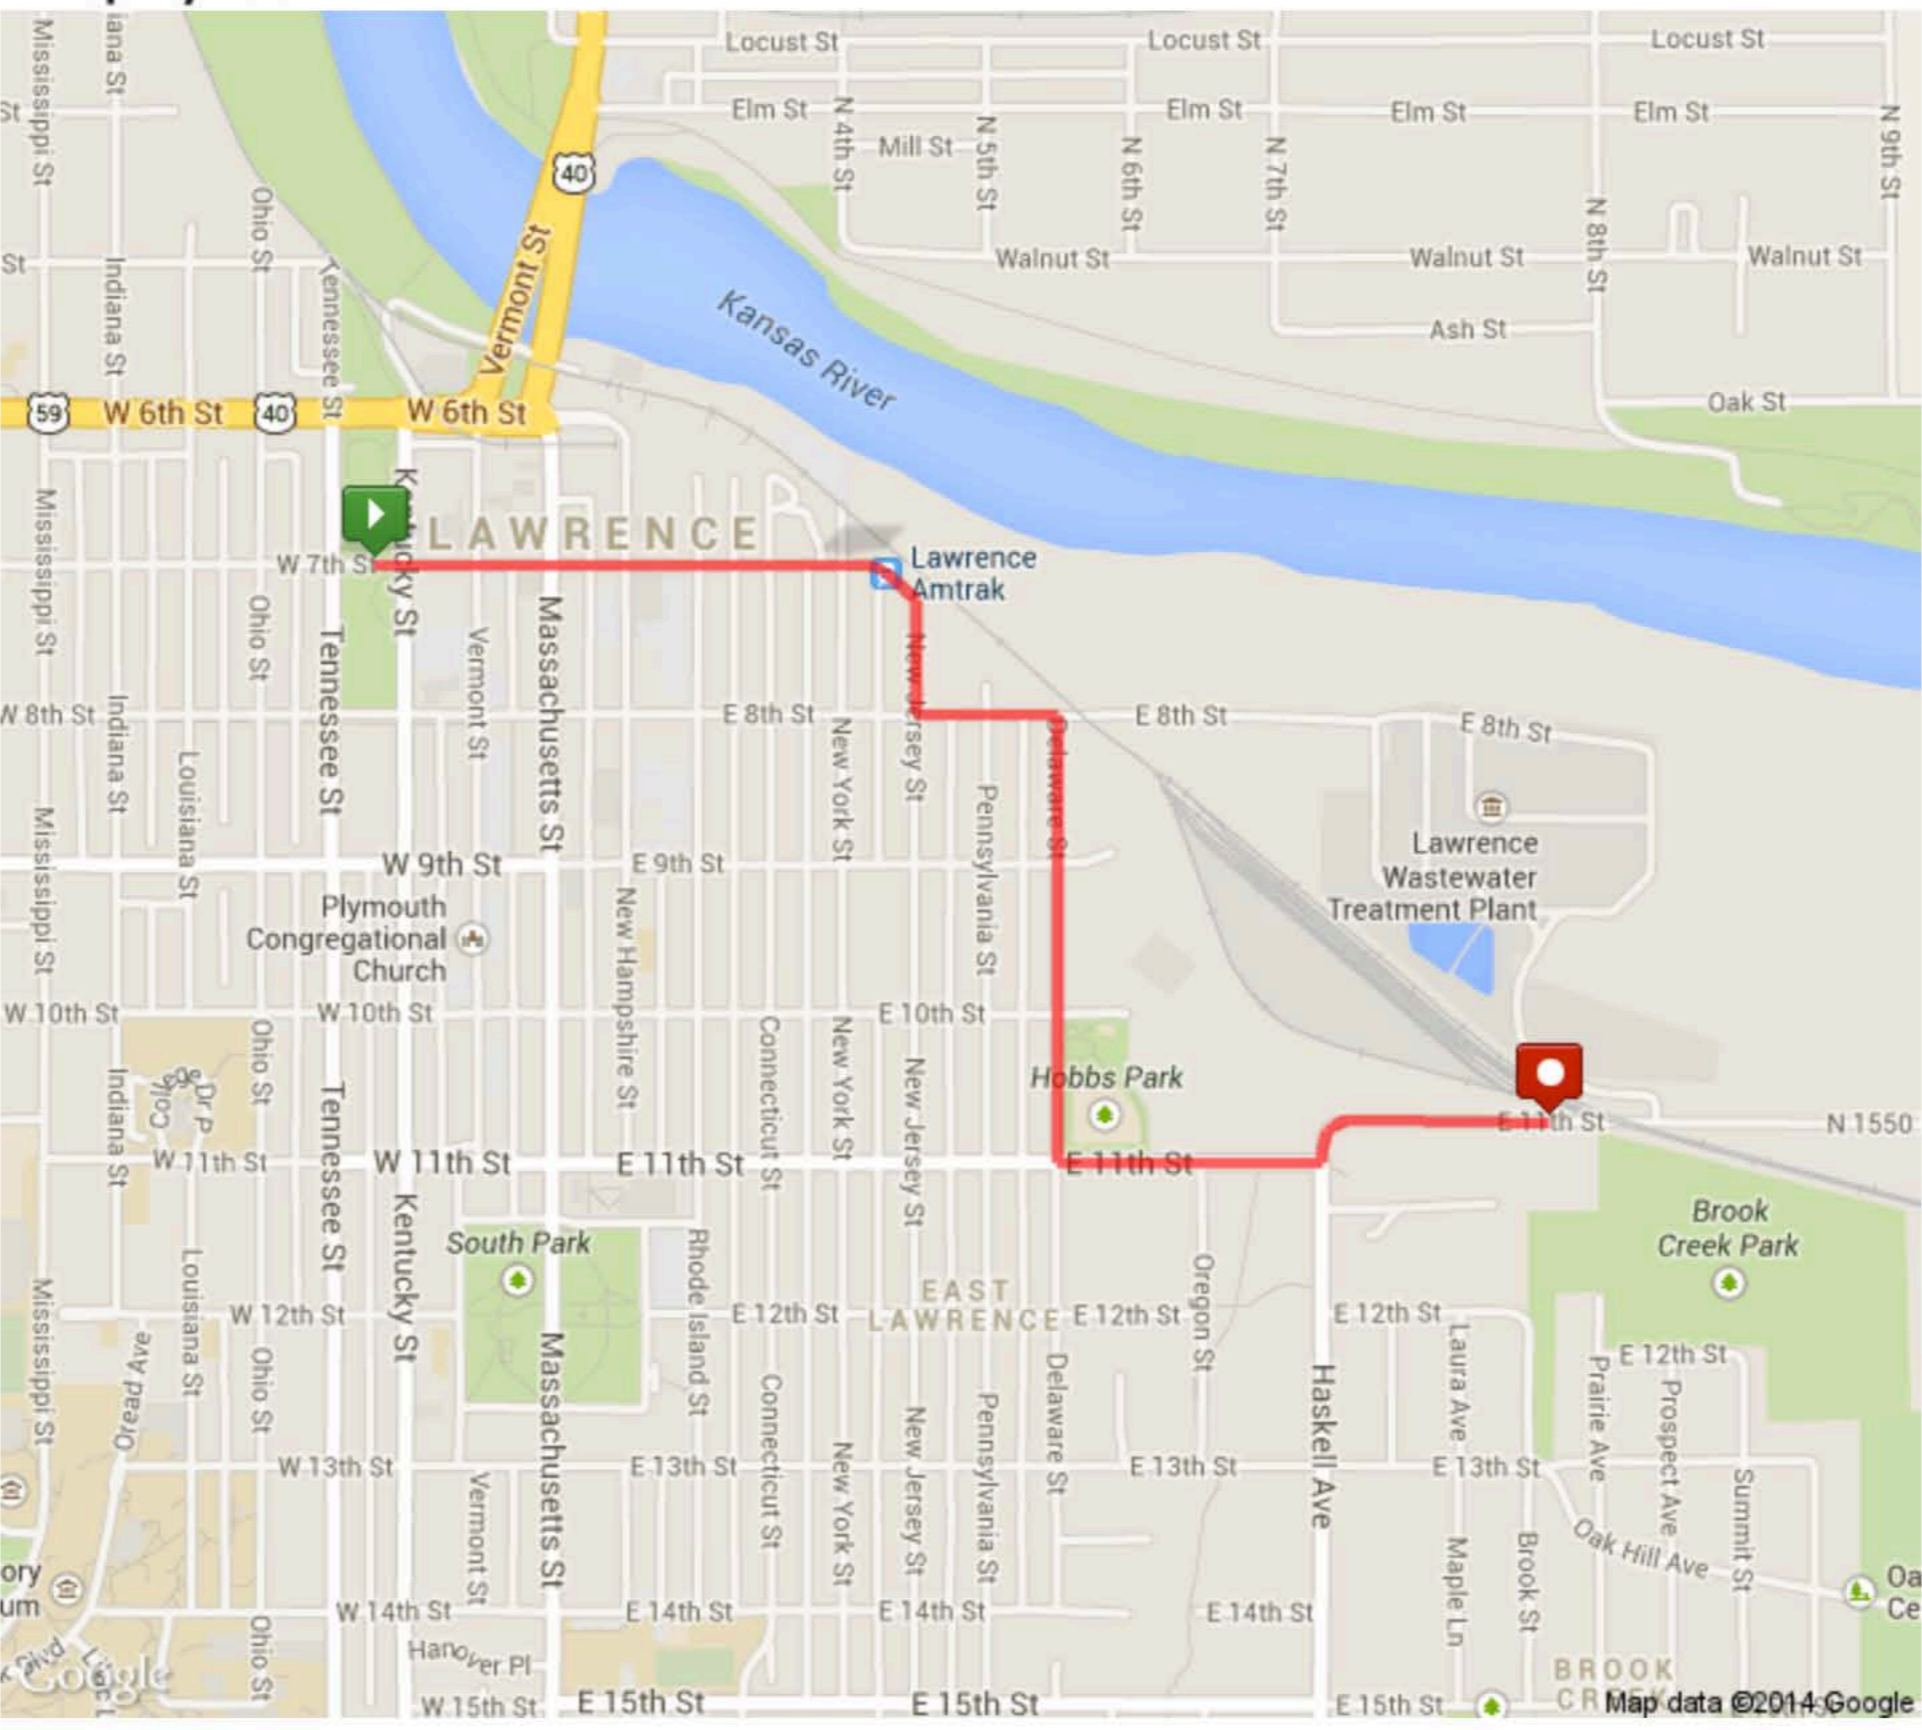

Overview Map  Directions / Notes  Elevation

PRINT

[View Route](#)

2014 LAWRENCE COLOR RUN  
Distance: 1.54 mi  
Elevation: 31.92 ft} (Max: 865.29 ft)

Add Notes Here

ELEVATION (ft)