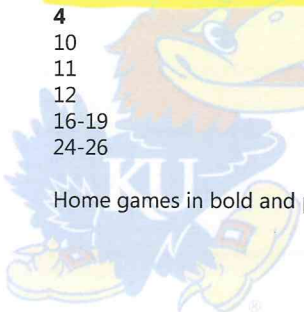

April

5	Lubbock, Texas	Texas Tech	1:00 pm
6	Lubbock, Texas	Texas Tech	2:00 pm
7	Lubbock, Texas	Texas Tech	3:00 pm
13	Greenville, S.C.	Furman University (DH)	12:00/2:00 pm
14	Greenville, S.C.	Furman University	10:00 am
17	Lincoln, Neb.	Nebraska	6:00 pm
19	Stillwater, Okla.	Oklahoma State	5:30 pm
20	Stillwater, Okla.	Oklahoma State	1:30 pm
21	Stillwater, Okla.	Oklahoma State	12:00 pm
23	Kansas City, Mo.	UMKC (DH)	5:00/7:00 pm
26	Lawrence, Kan.	Baylor	6:00 pm
27	Lawrence, Kan.	Baylor	2:00 pm
28	Lawrence, Kan.	Baylor	12:00 pm
30	Lawrence, Kan.	Wichita State University	6:00 pm

May

3	Lawrence, Kan.	Oklahoma (DH)	2:00/4:00 pm
4		Oklahoma	12:00 pm
10	Ames, Iowa	Iowa State	4:00 pm
11	Ames, Iowa	Iowa State	12 pm
12	Ames, Iowa	Iowa State	12 pm
16-19	Campus Sites	NCAA Regional Tournament	TBA
24-26	Campus Sites	NCAA Super Regionals	TBA

Home games in bold and played at Arrocha Ballpark; All times Central.