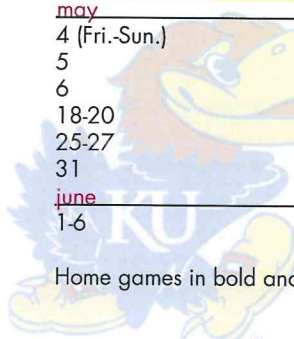

Home games in bold and played at Arrocha Ballpark; All times Central.