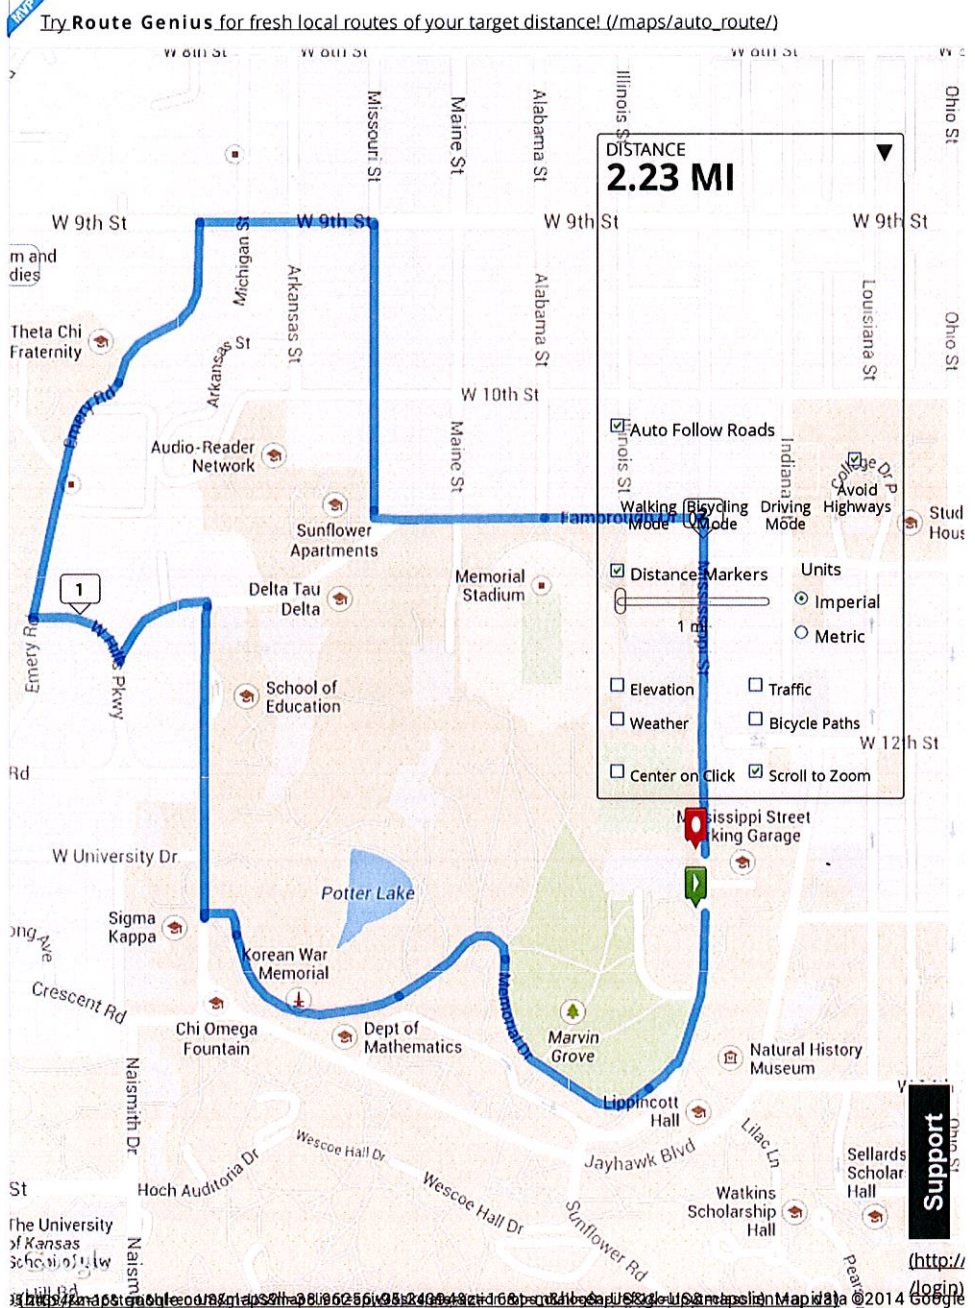

(http://mvp.mapmyrun.com)

Robert (/my\_home/)

MY HOME (/) DISCOVER (/US/)

IMPROVE (/IMPROVE/)

Choose map location

Lawrence, KS, United States

SEARCH

Get Directions Import (/workout/import/dashboard/)

Help ?

Route Details

Choose an Activity

Send to Phone

SAVE ROUTE

More

- Log as a Workout
- Directions / Notes

Elevation Show elevation with grades

(http://mvp.mapmyrun.com)

Robert (/my\_home/)

MY HOME (/) DISCOVER (/US/)

Try **Route Genius** for fresh local routes of your target distance! (/maps/auto\_route/)

**IMPROVE (/IMPROVE/)**

Choose map location

Lawrence, KS, United S

SEARCH

Get Directions Import (/workout/import/dashboard/)

Help ?

Route Details

Choose an Activity

Send to Phone

SAVE ROUTE