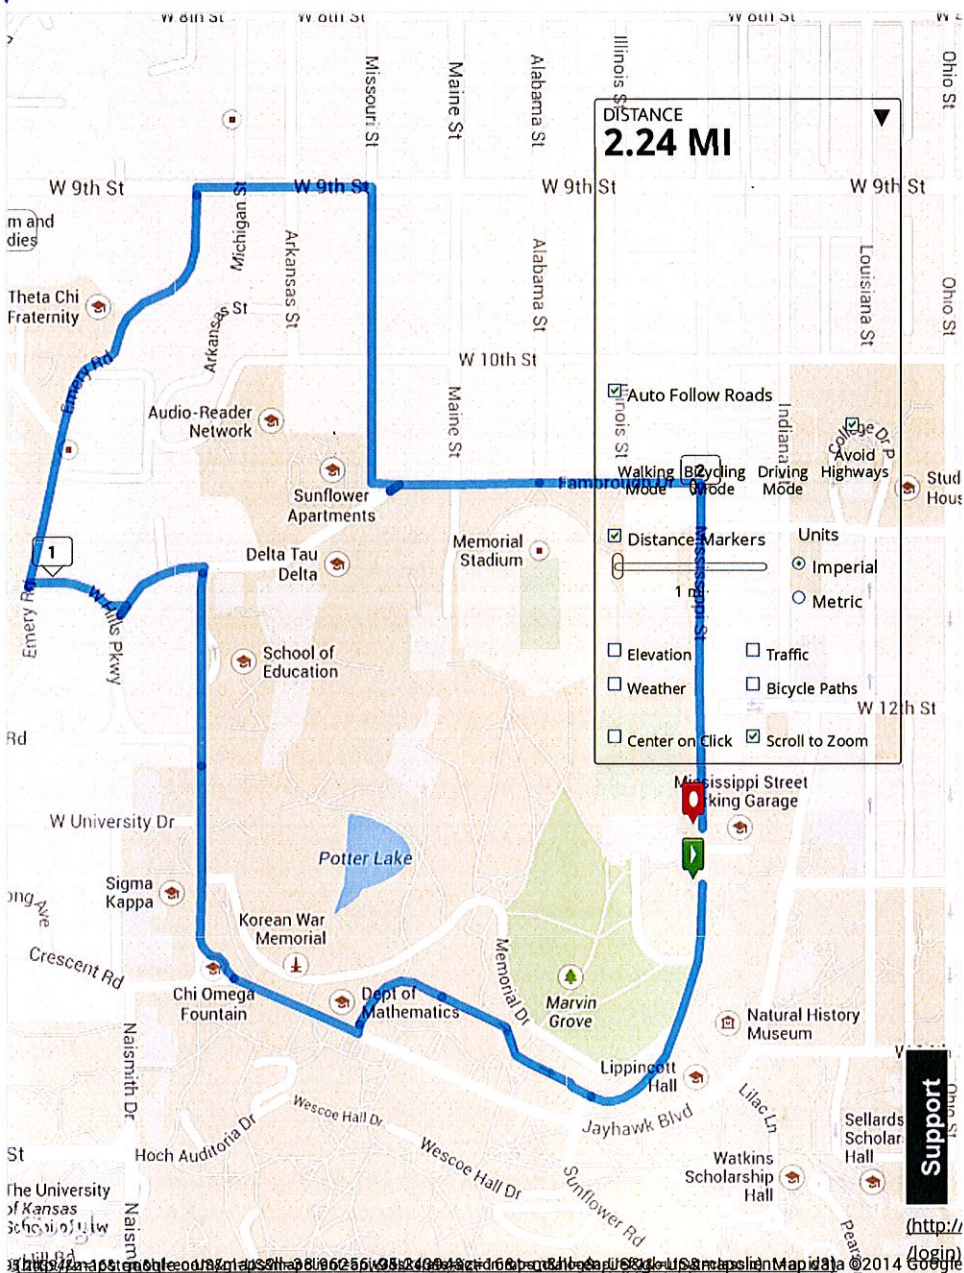

(http://mvp.mapmyrun.com)

Robert (/my\_home/)

MY HOME (/) DISCOVER (/US/)

IMPROVE (/IMPROVE/)

Choose map location

Lawrence, KS, United States

SEARCH

Get Directions Import (/workout/import/dashboard/)

Help ?

Route Details

Choose an Activity

Send to Phone

SAVE ROUTE

More

- Log as a Workout
- Directions / Notes

Elevation Show elevation with grades

(http://mvp.mapmyrun.com)

Robert (/my\_home/)

MY HOME (/) DISCOVER (/US/)

Try **Route Genius** for fresh local routes of your target distance! (/maps/auto\_route/)

**IMPROVE (/IMPROVE/)**

Choose map location

Lawrence, KS, United S

SEARCH

Get Directions Import (/workout/import/dashboard/)

Help ?

Route Details

Choose an Activity

Send to Phone

SAVE ROUTE