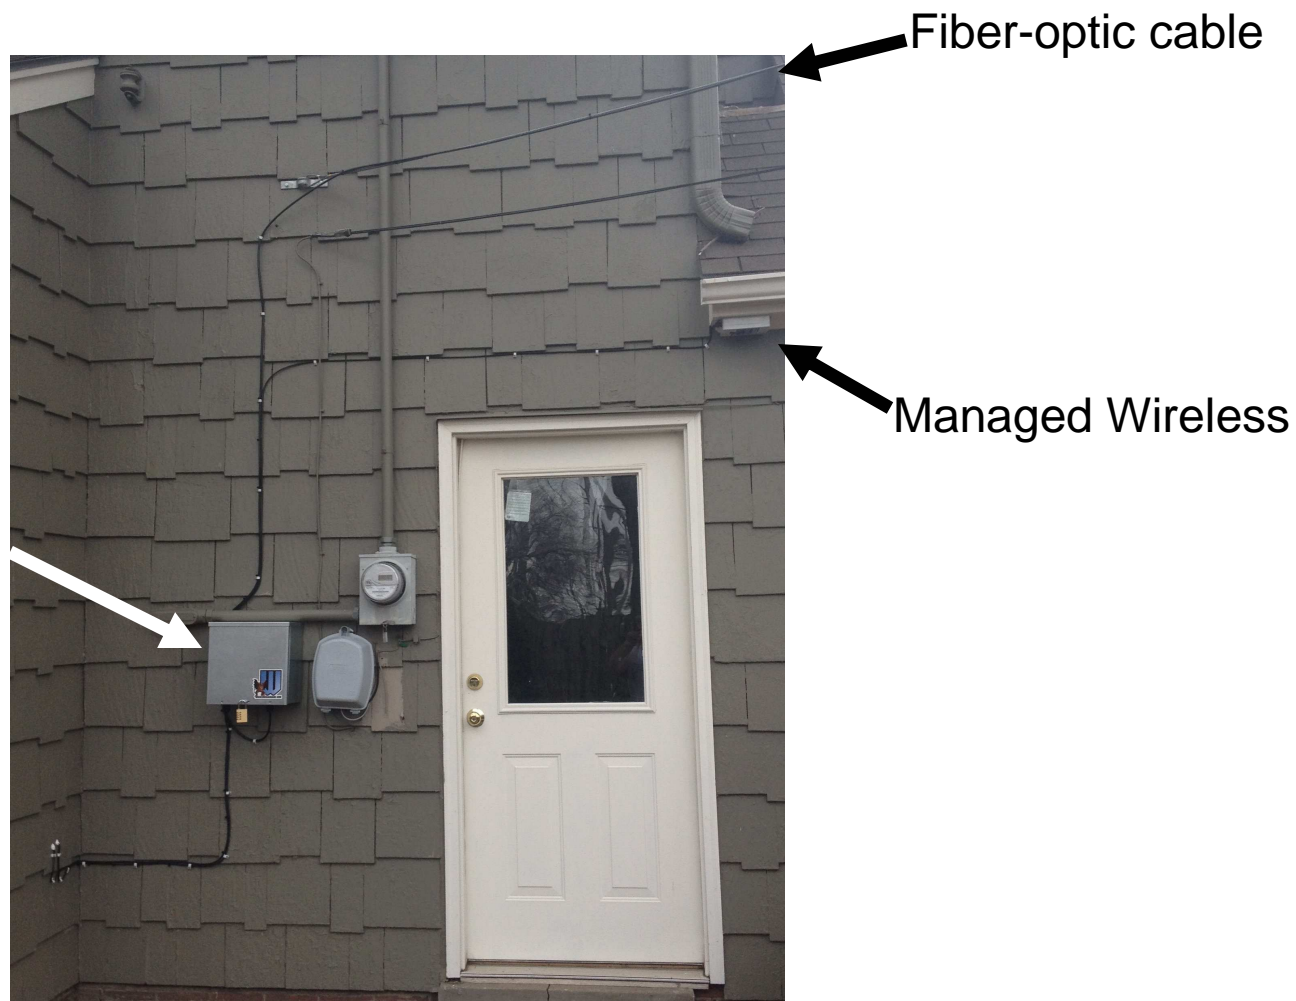

Netgear N750 Router

Installation Complete

ONT & Electronics

Wall Plate