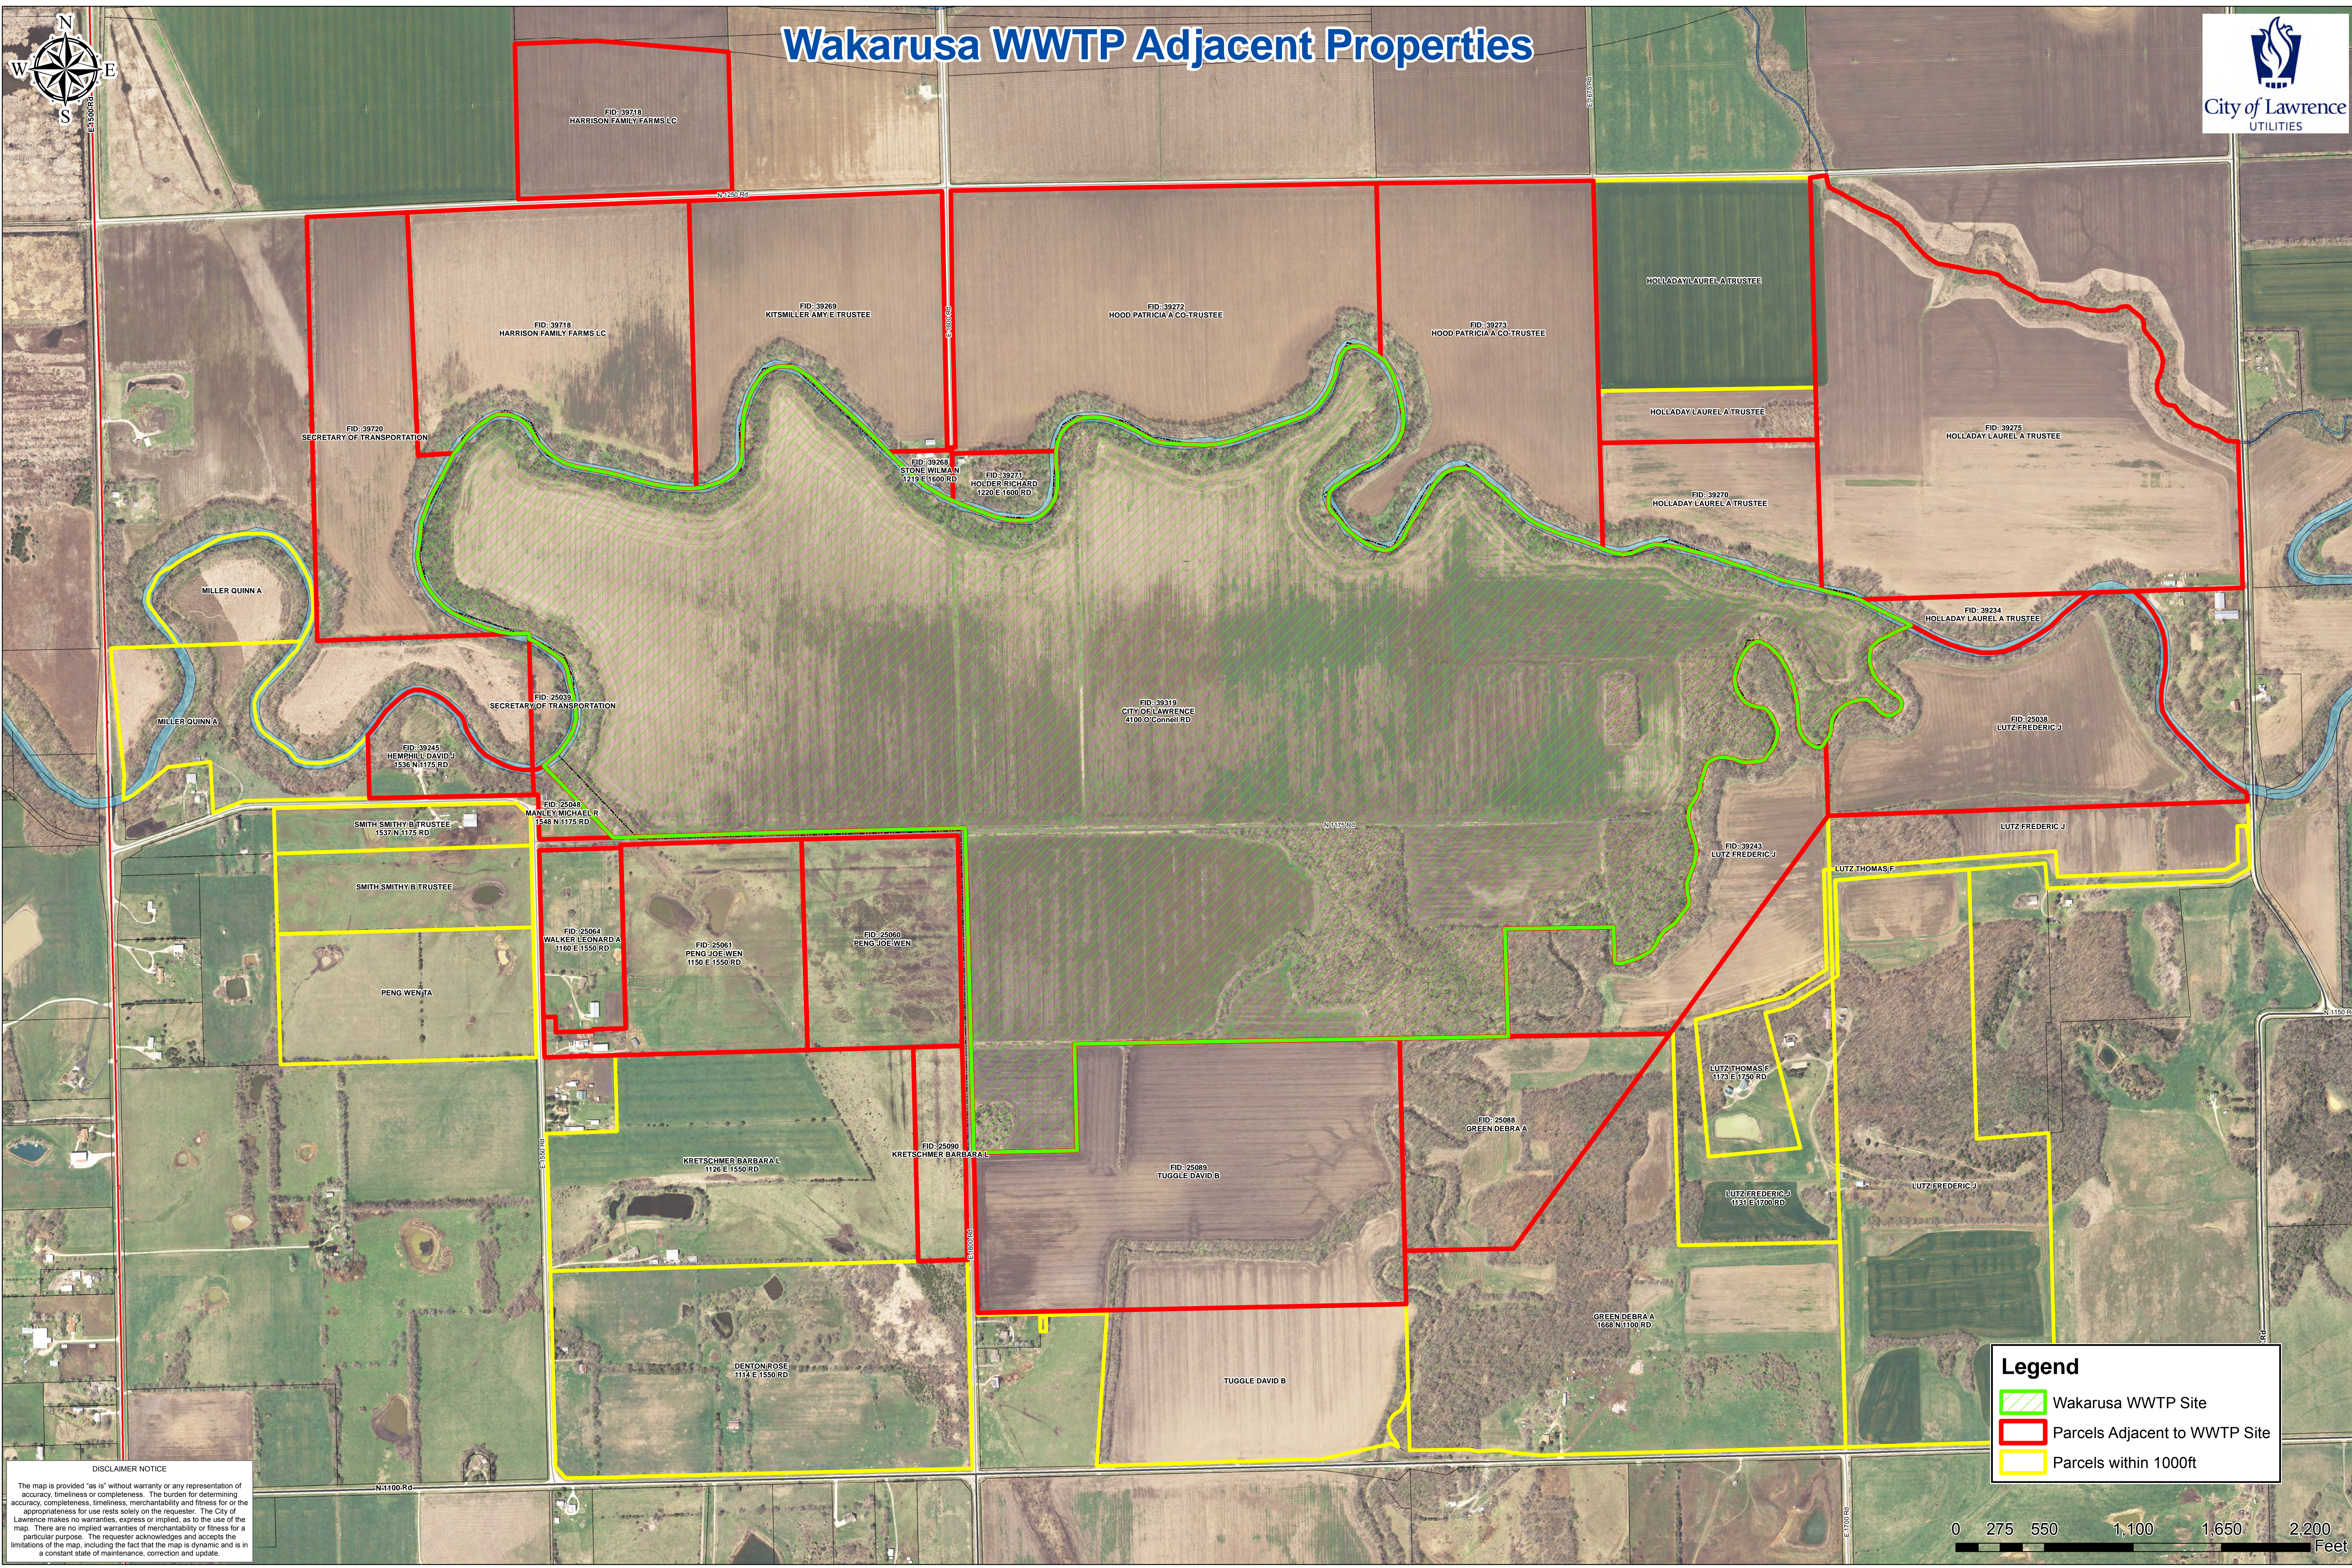

Wakarusa WWTP Adjacent Properties

Legend

- Wakarusa WWTP Site
- Parcels Adjacent to WWTP Site
- Parcels within 1000ft