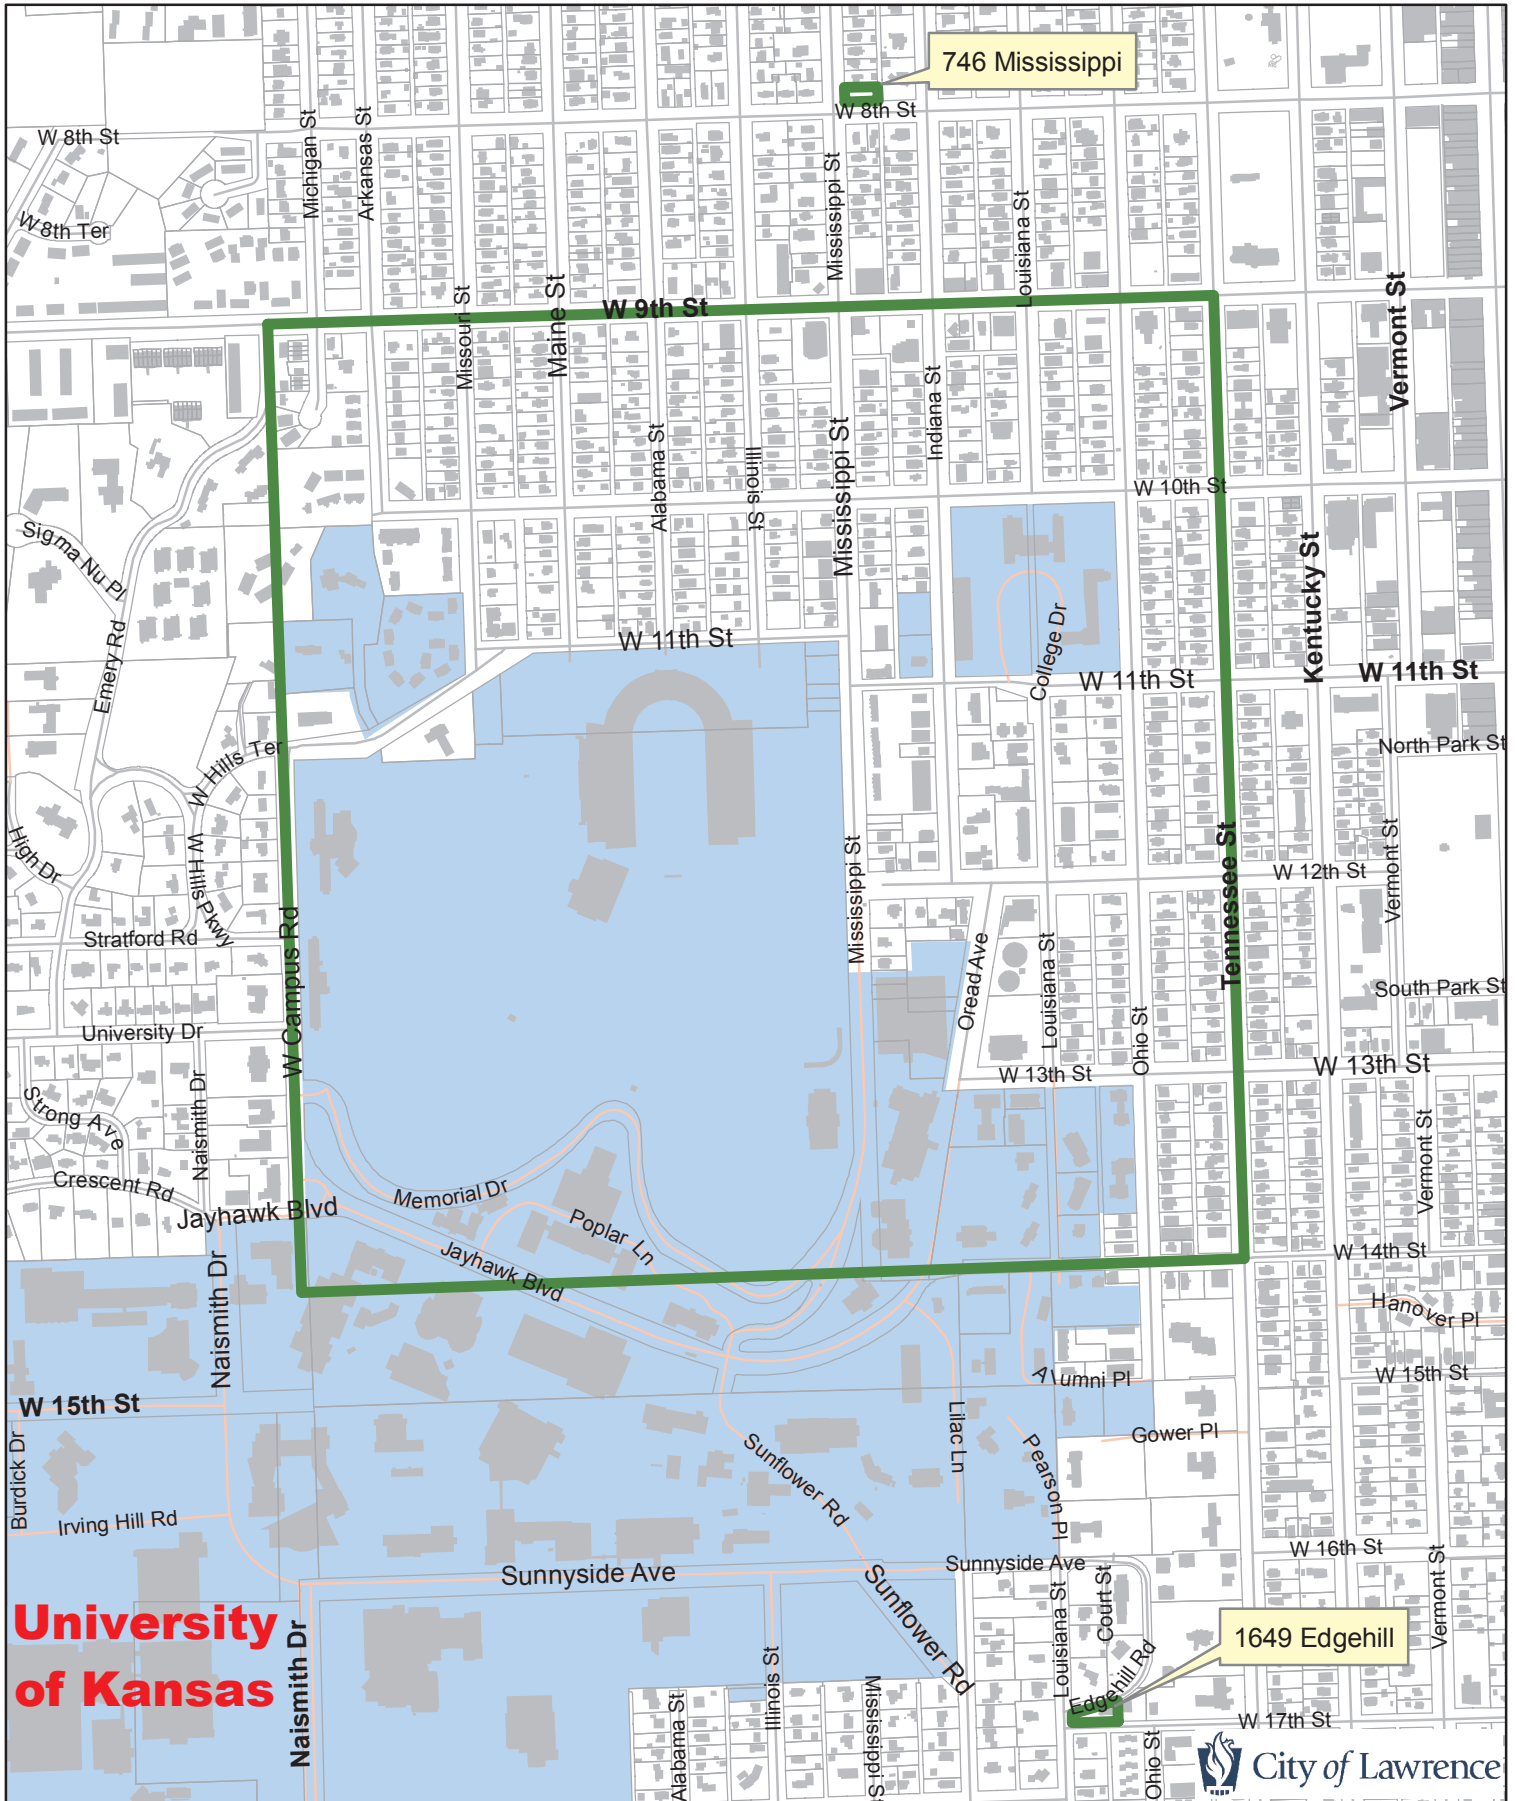

Yard Parking Exemption Policy

City Code Section 17-410.30 and Administrative Policy AP-79

Copyright © 2009 City of Lawrence, Kansas

DISCLAIMER NOTICE The map is provided "as is" without warranty or any representation of accuracy, timeliness or completeness. The burden for determining accuracy, completeness, timeliness, merchantability and fitness for or the appropriateness for use rests solely on the requester. The City of Lawrence makes no warranties, express or implied, as to the use of the map. There are no implied warranties of merchantability or fitness for a particular purpose. The requester acknowledges and accepts the limitations of the map, including the fact that the map is dynamic and is in a constant state of maintenance, correction and update.