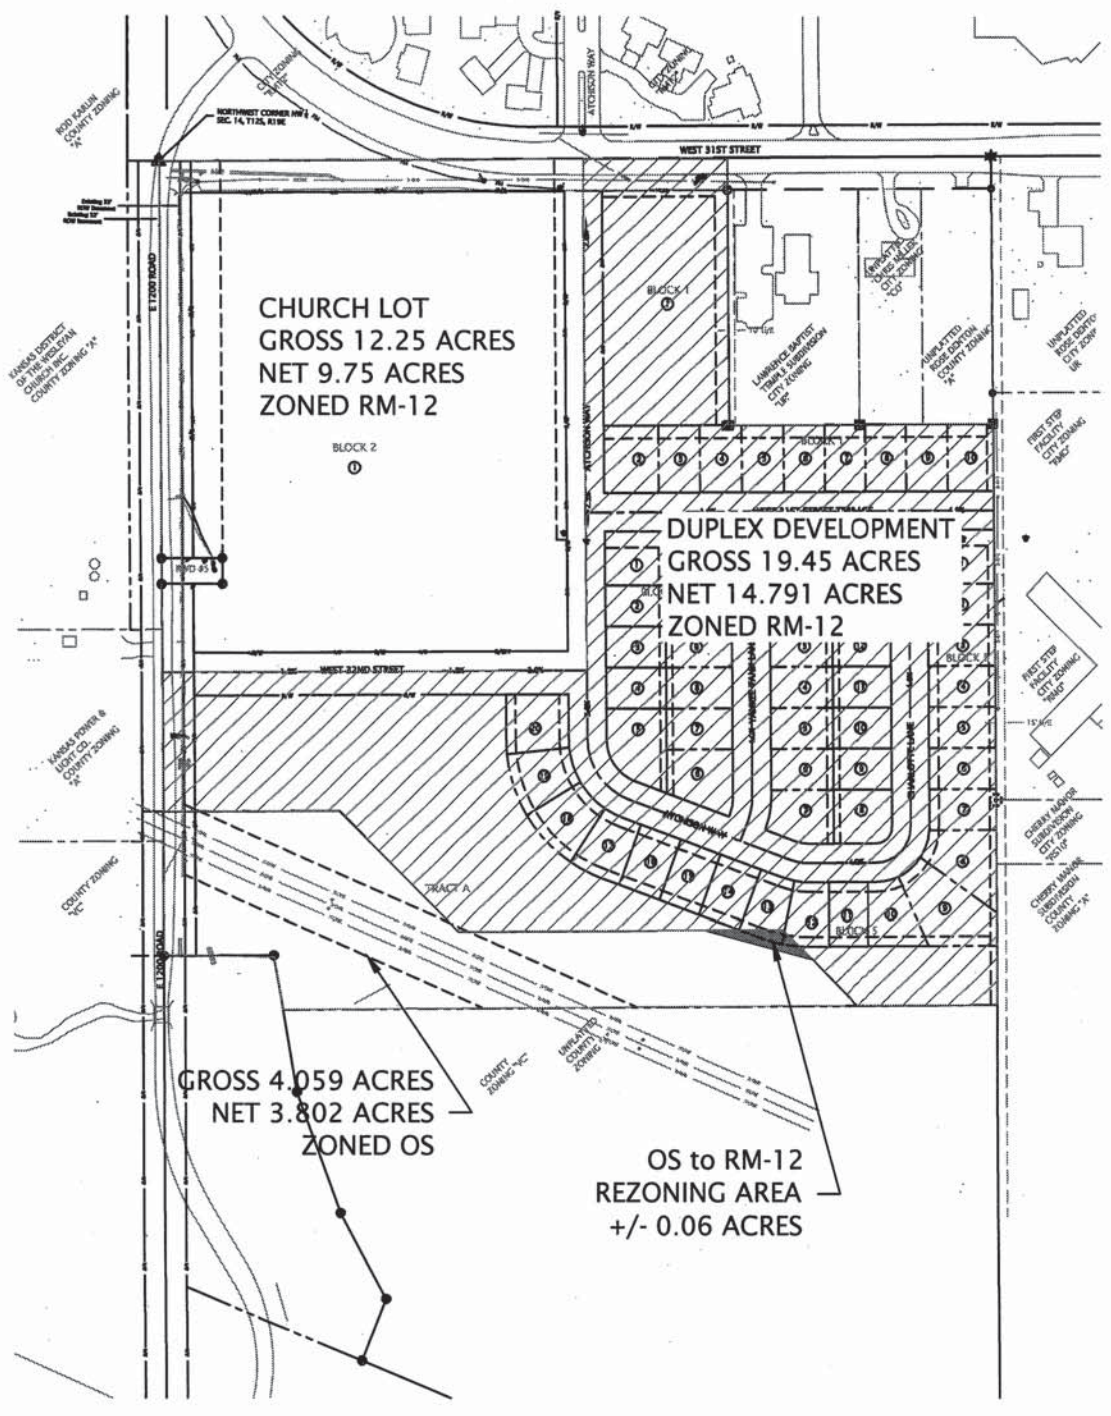

**GES**  
**GROB ENGINEERING SERVICES, LLC**  
 3210 Mesa Way, Suite A \* Lawrence, Kansas 66049  
 Phone 785 856-1900 \* Fax 785 856-1901

**YANKEE TANK ESTATES  
 ZONING EXHIBIT  
 LAWRENCE, KANSAS**

<b>DESIGNED BY</b>	JDG
<b>CHECKED BY</b>	JDG
<b>ISSUE DATE</b>	MAY 21, 2013
<b>REVISION DATE</b>	

SCALE: 1" = 300'

**ZONING EXHIBIT**