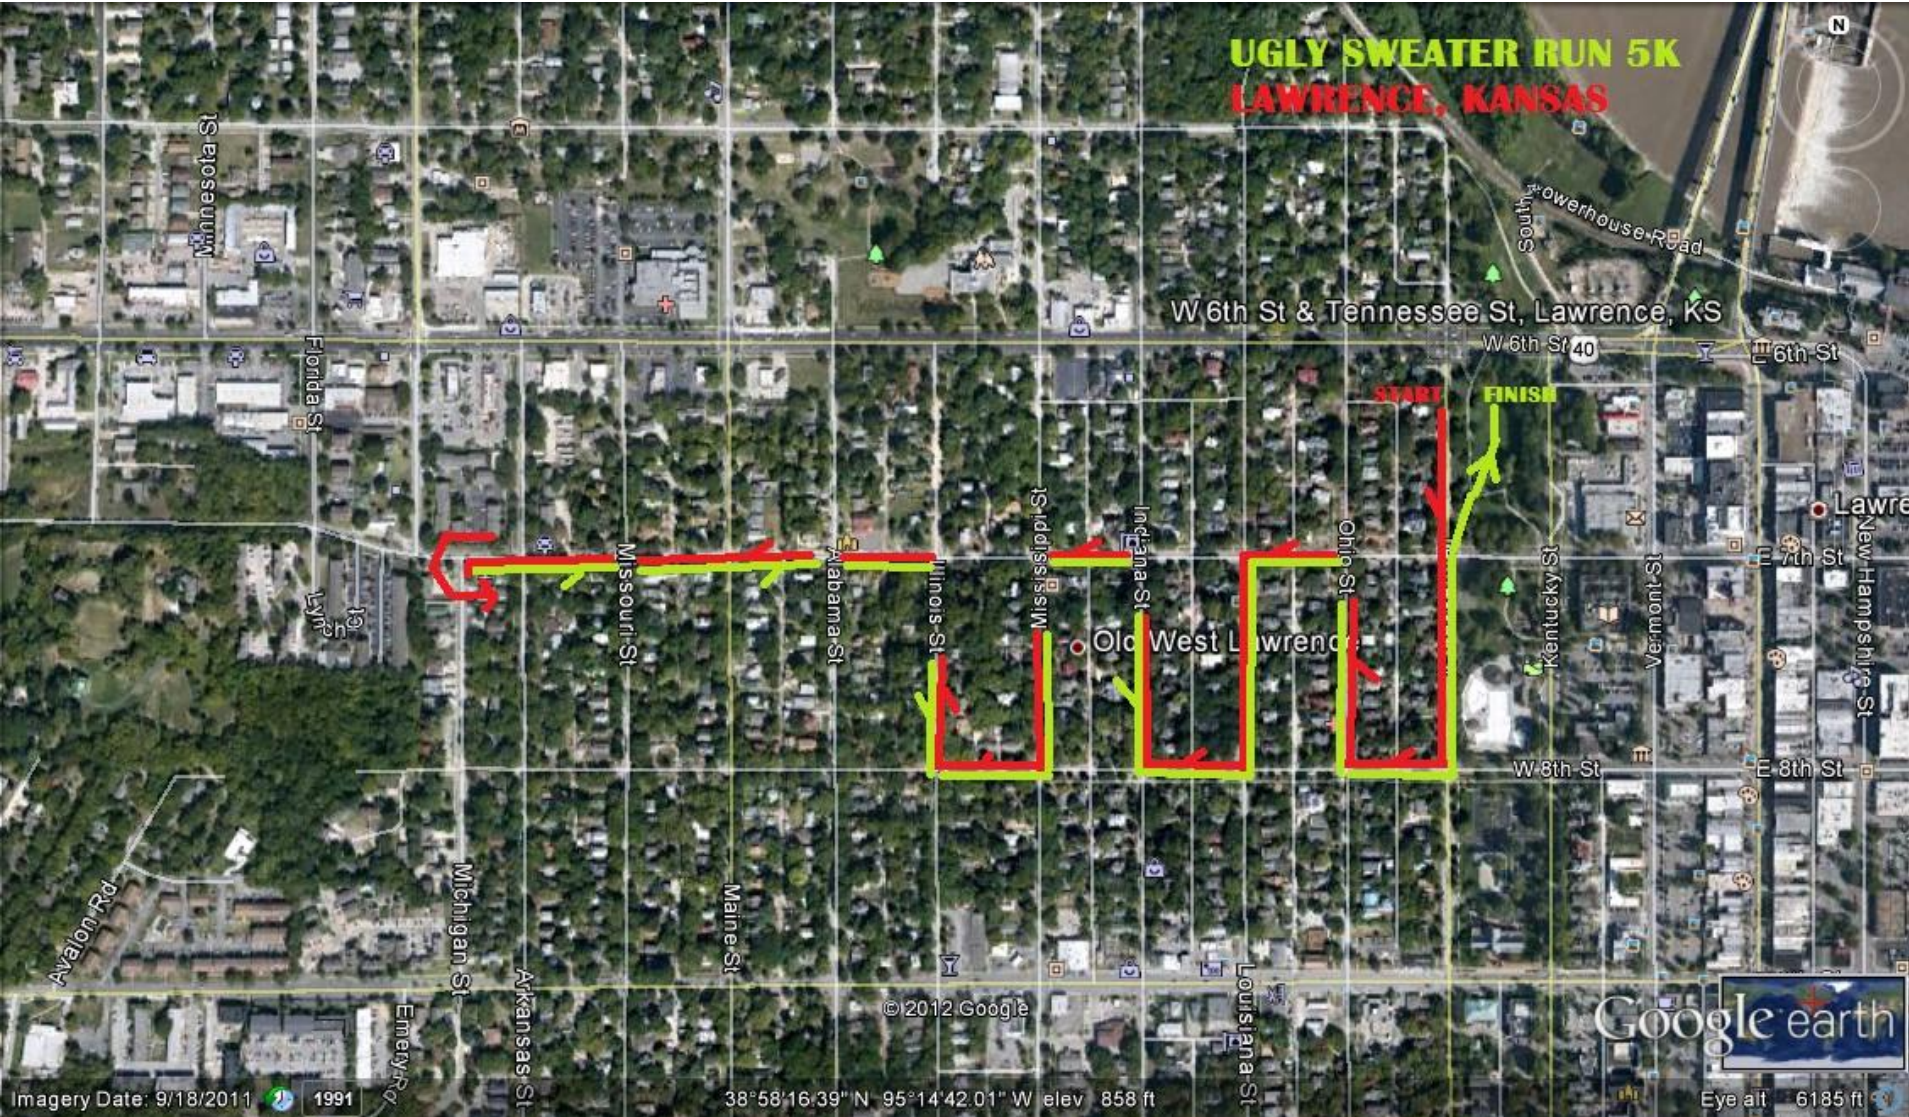

UGLY SWEATER RUN 5K LAWRENCE, KANSAS

W 6th St & Tennessee St, Lawrence, KS

W 6th St 40

6th St

START

FINISH

Old West Lawrence

Lawrence

New Hampshire St

7th St

E 8th St

W 8th St

Kentucky St

Vermont St

Louisiana St

Maine St

Alabama St

Missouri St

Michigan St

Arkansas St

Minnesota St

Florida St

Avalon Rd

Emery Rd

©2012 Google

Google earth

Imagery Date: 9/18/2011 1991

38°58'16.39" N 95°14'42.01" W elev 858 ft

Eye alt 6185 ft