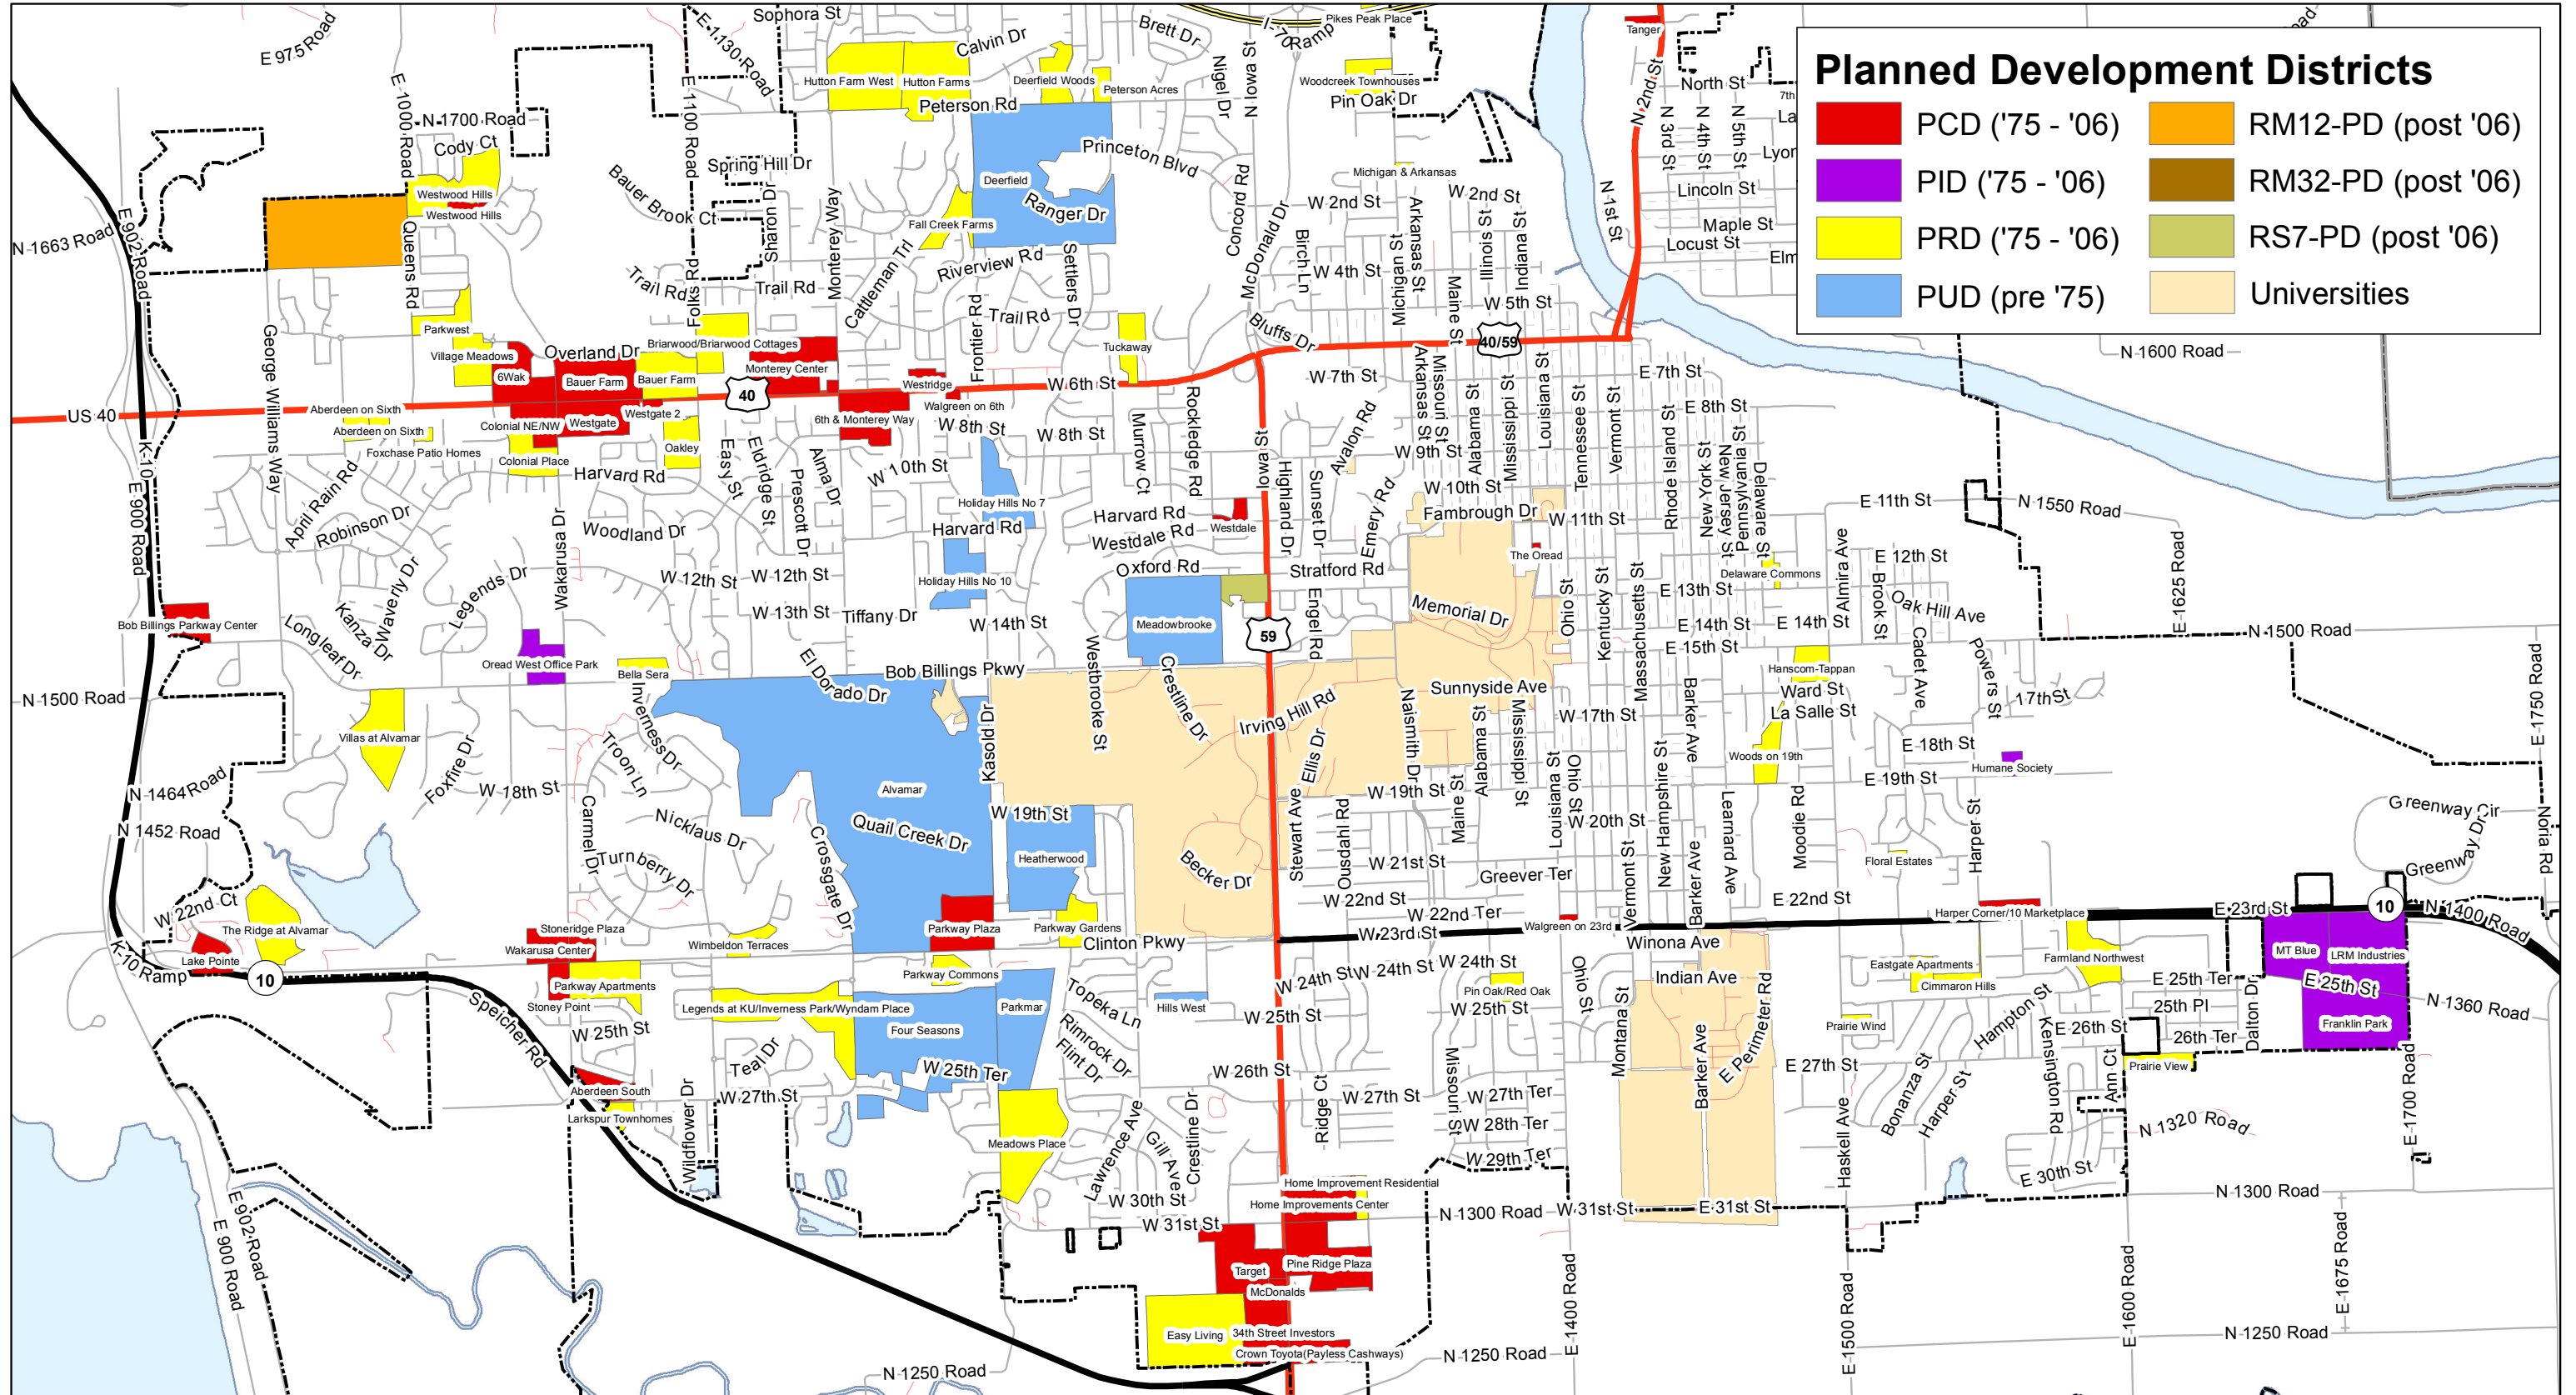

City of Lawrence, Kansas Planned Development Districts

Planned Development Districts

	PCD ('75 - '06)		RM12-PD (post '06)
	PID ('75 - '06)		RM32-PD (post '06)
	PRD ('75 - '06)		RS7-PD (post '06)
	PUD (pre '75)		Universities

Date: 5/30/2012