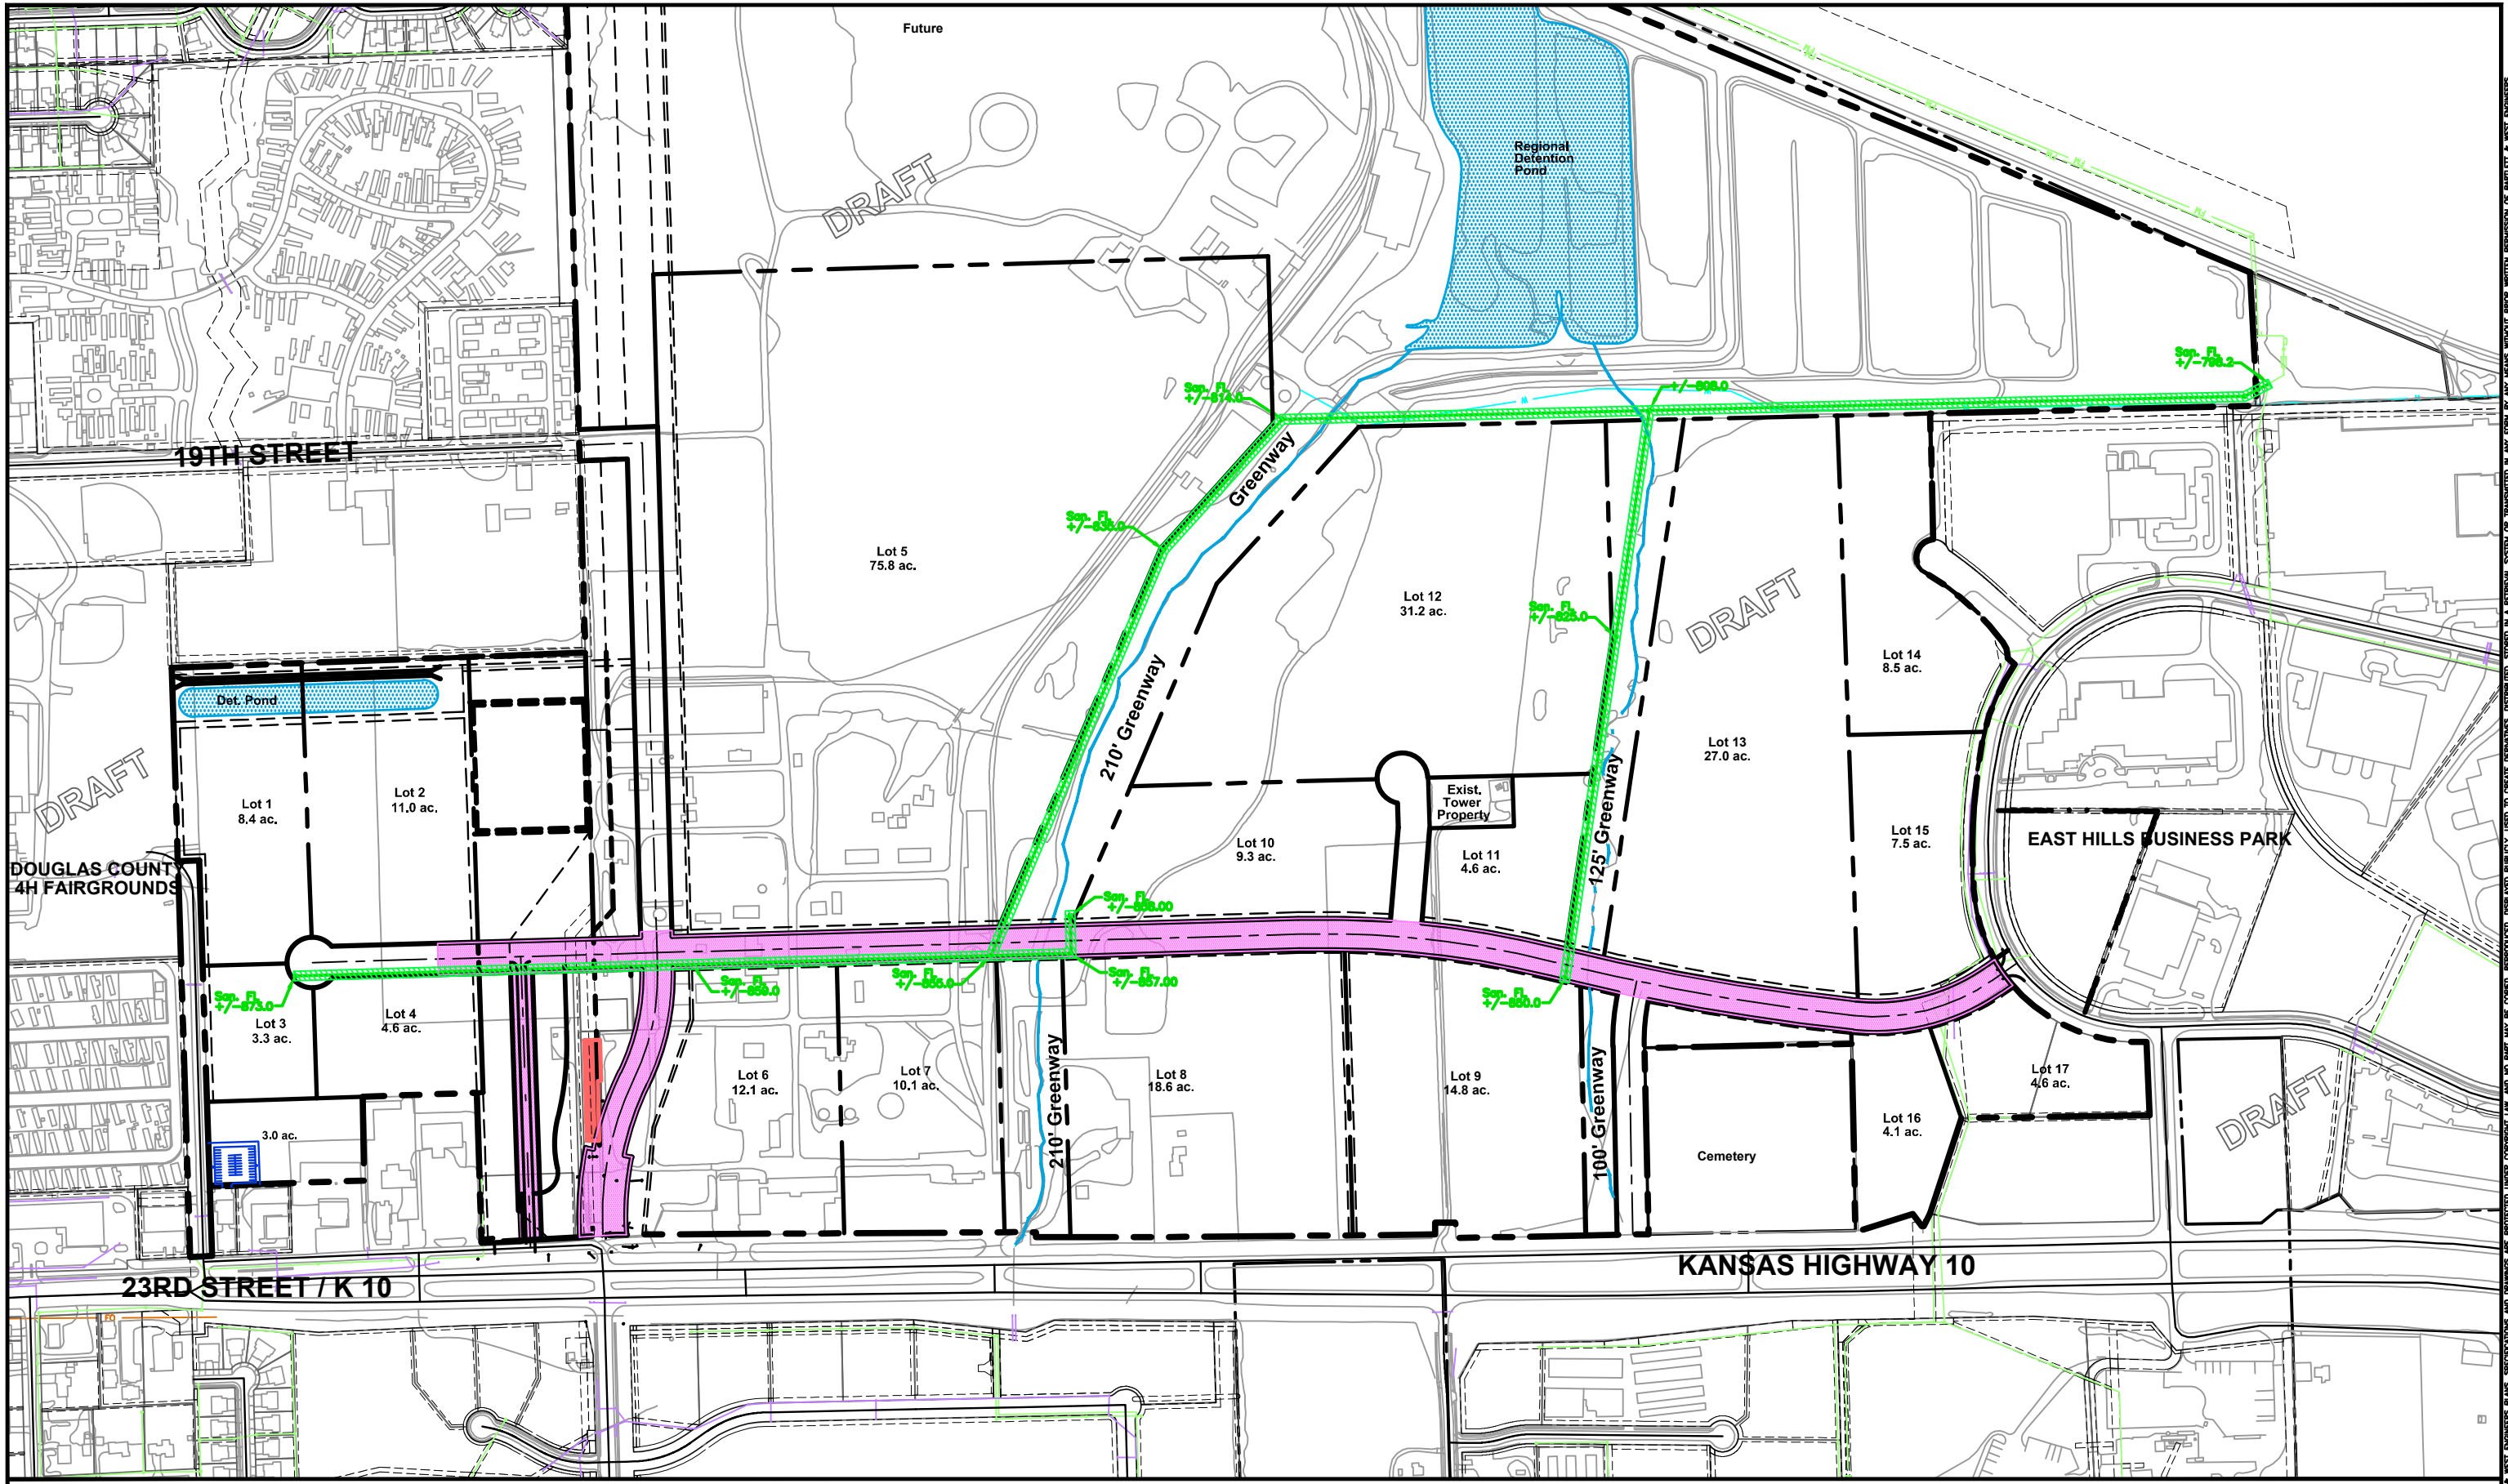

Drawing name: W:\Proj\17000\17586\17586.dwg Layout name: without contours Plotted on: Jun 19, 2012 - 1:23pm

Last edit on: EDITDATE

BARTLETT & WEST

844 COLUMBIA DRIVE - LAWRENCE KS 66044
PHONE 785.749.9455 - FAX 785.749.5961
WWW.BARTWEST.COM

FARMLAND BUSINESS PARK
LAWRENCE, KANSAS

FIGURE 1

SCALE: 1"=50'
DATE: 06-19-12

ALL RIGHTS RESERVED. ALL BARTLETT & WEST BUSINESS PLANS, SPECIFICATIONS AND DRAWINGS ARE PROTECTED UNDER COPYRIGHT LAW, AND NO PART MAY BE COPIED, REPRODUCED, DISPLAYED PUBLICLY, USED TO CREATE DERIVATIVES, DISTRIBUTED, STORED IN A RETRIEVAL SYSTEM OR TRANSMITTED IN ANY FORM BY ANY MEANS WITHOUT PRIOR WRITTEN PERMISSION OF BARTLETT & WEST ENGINEERS.