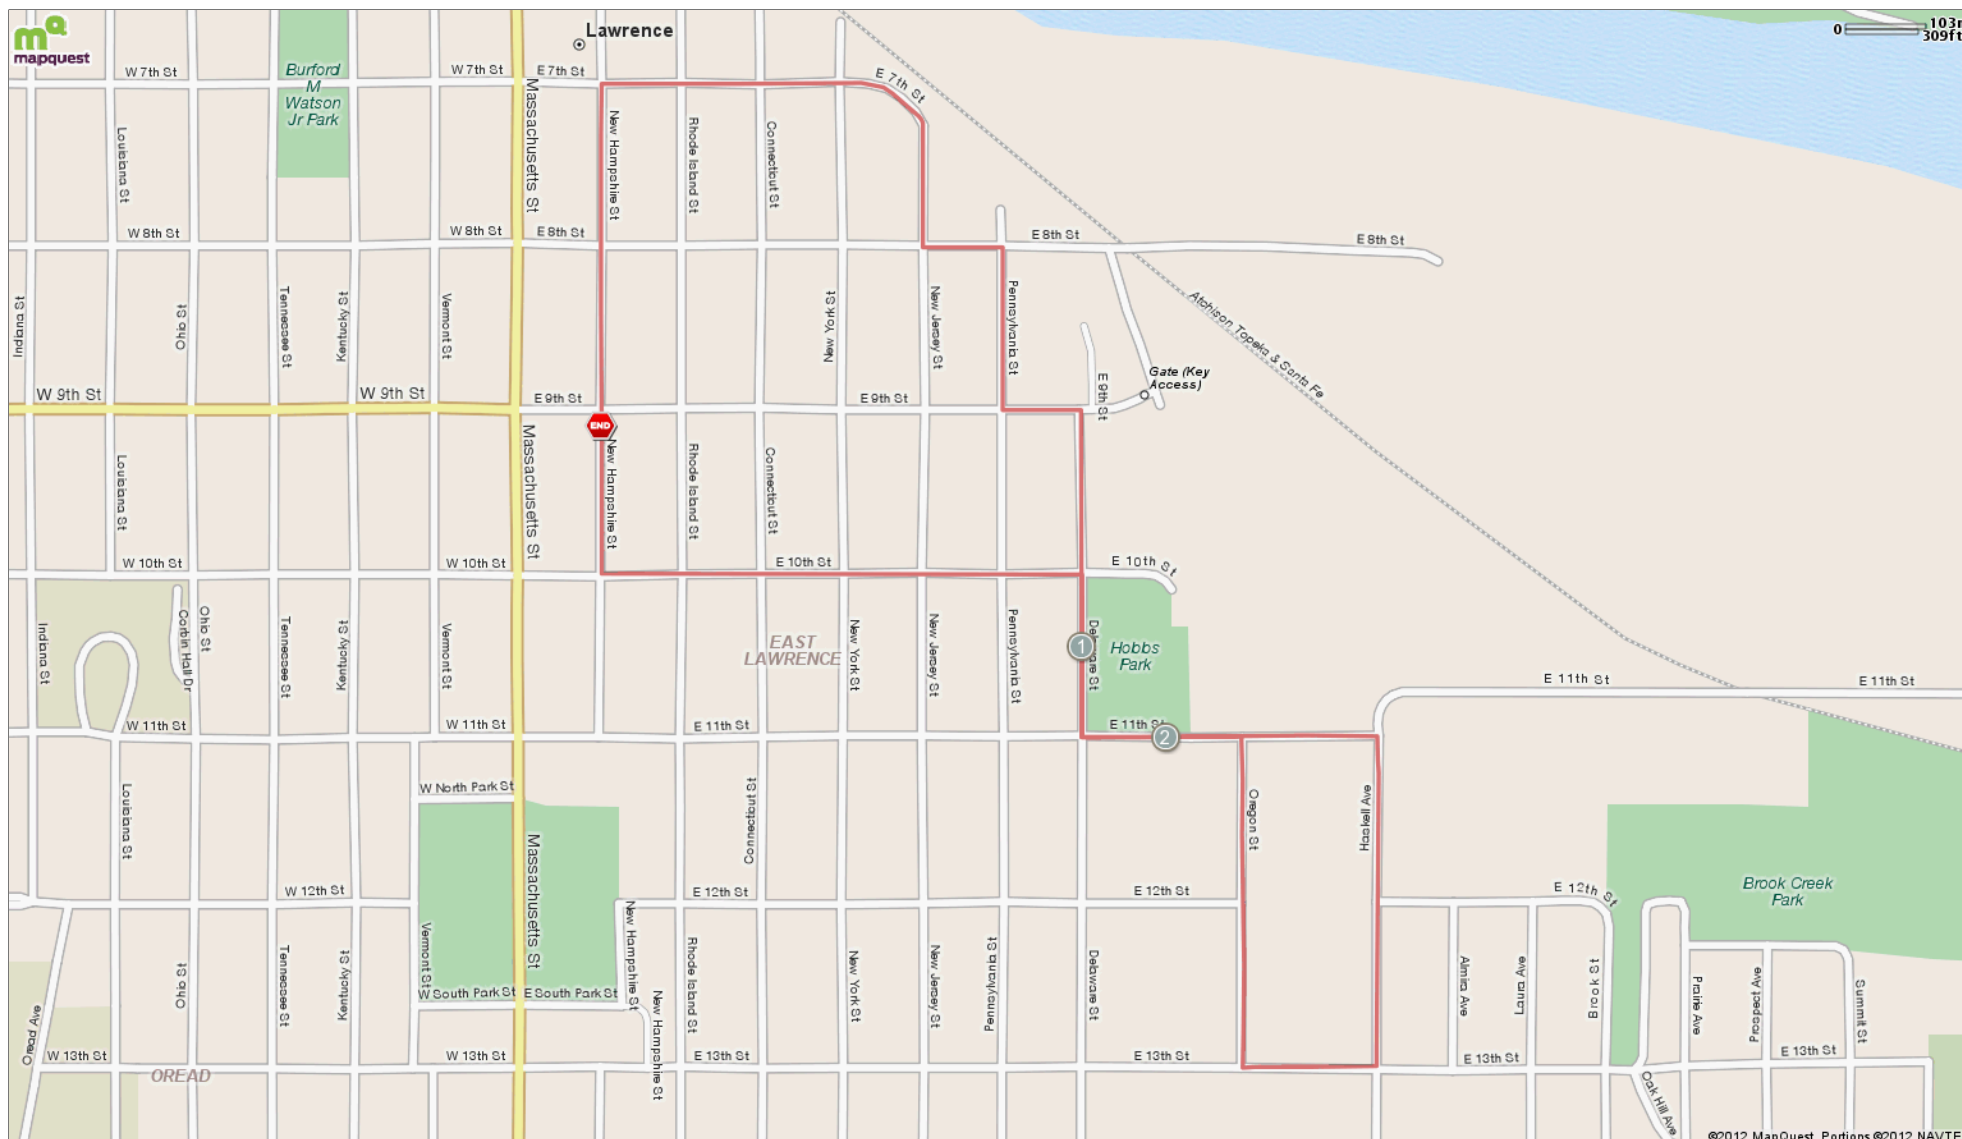

COLOR RUN LAWRENCE FINAL ROUTE

Starts In Lawrence, Kansas

2.73 miles

Elevation **886ft** Max **823ft** Min **+95ft** Ascent **-75ft** Descent **< 3 %** Max Climb

Description

©2012 MapQuest. Portions ©2012 NAVTEQ