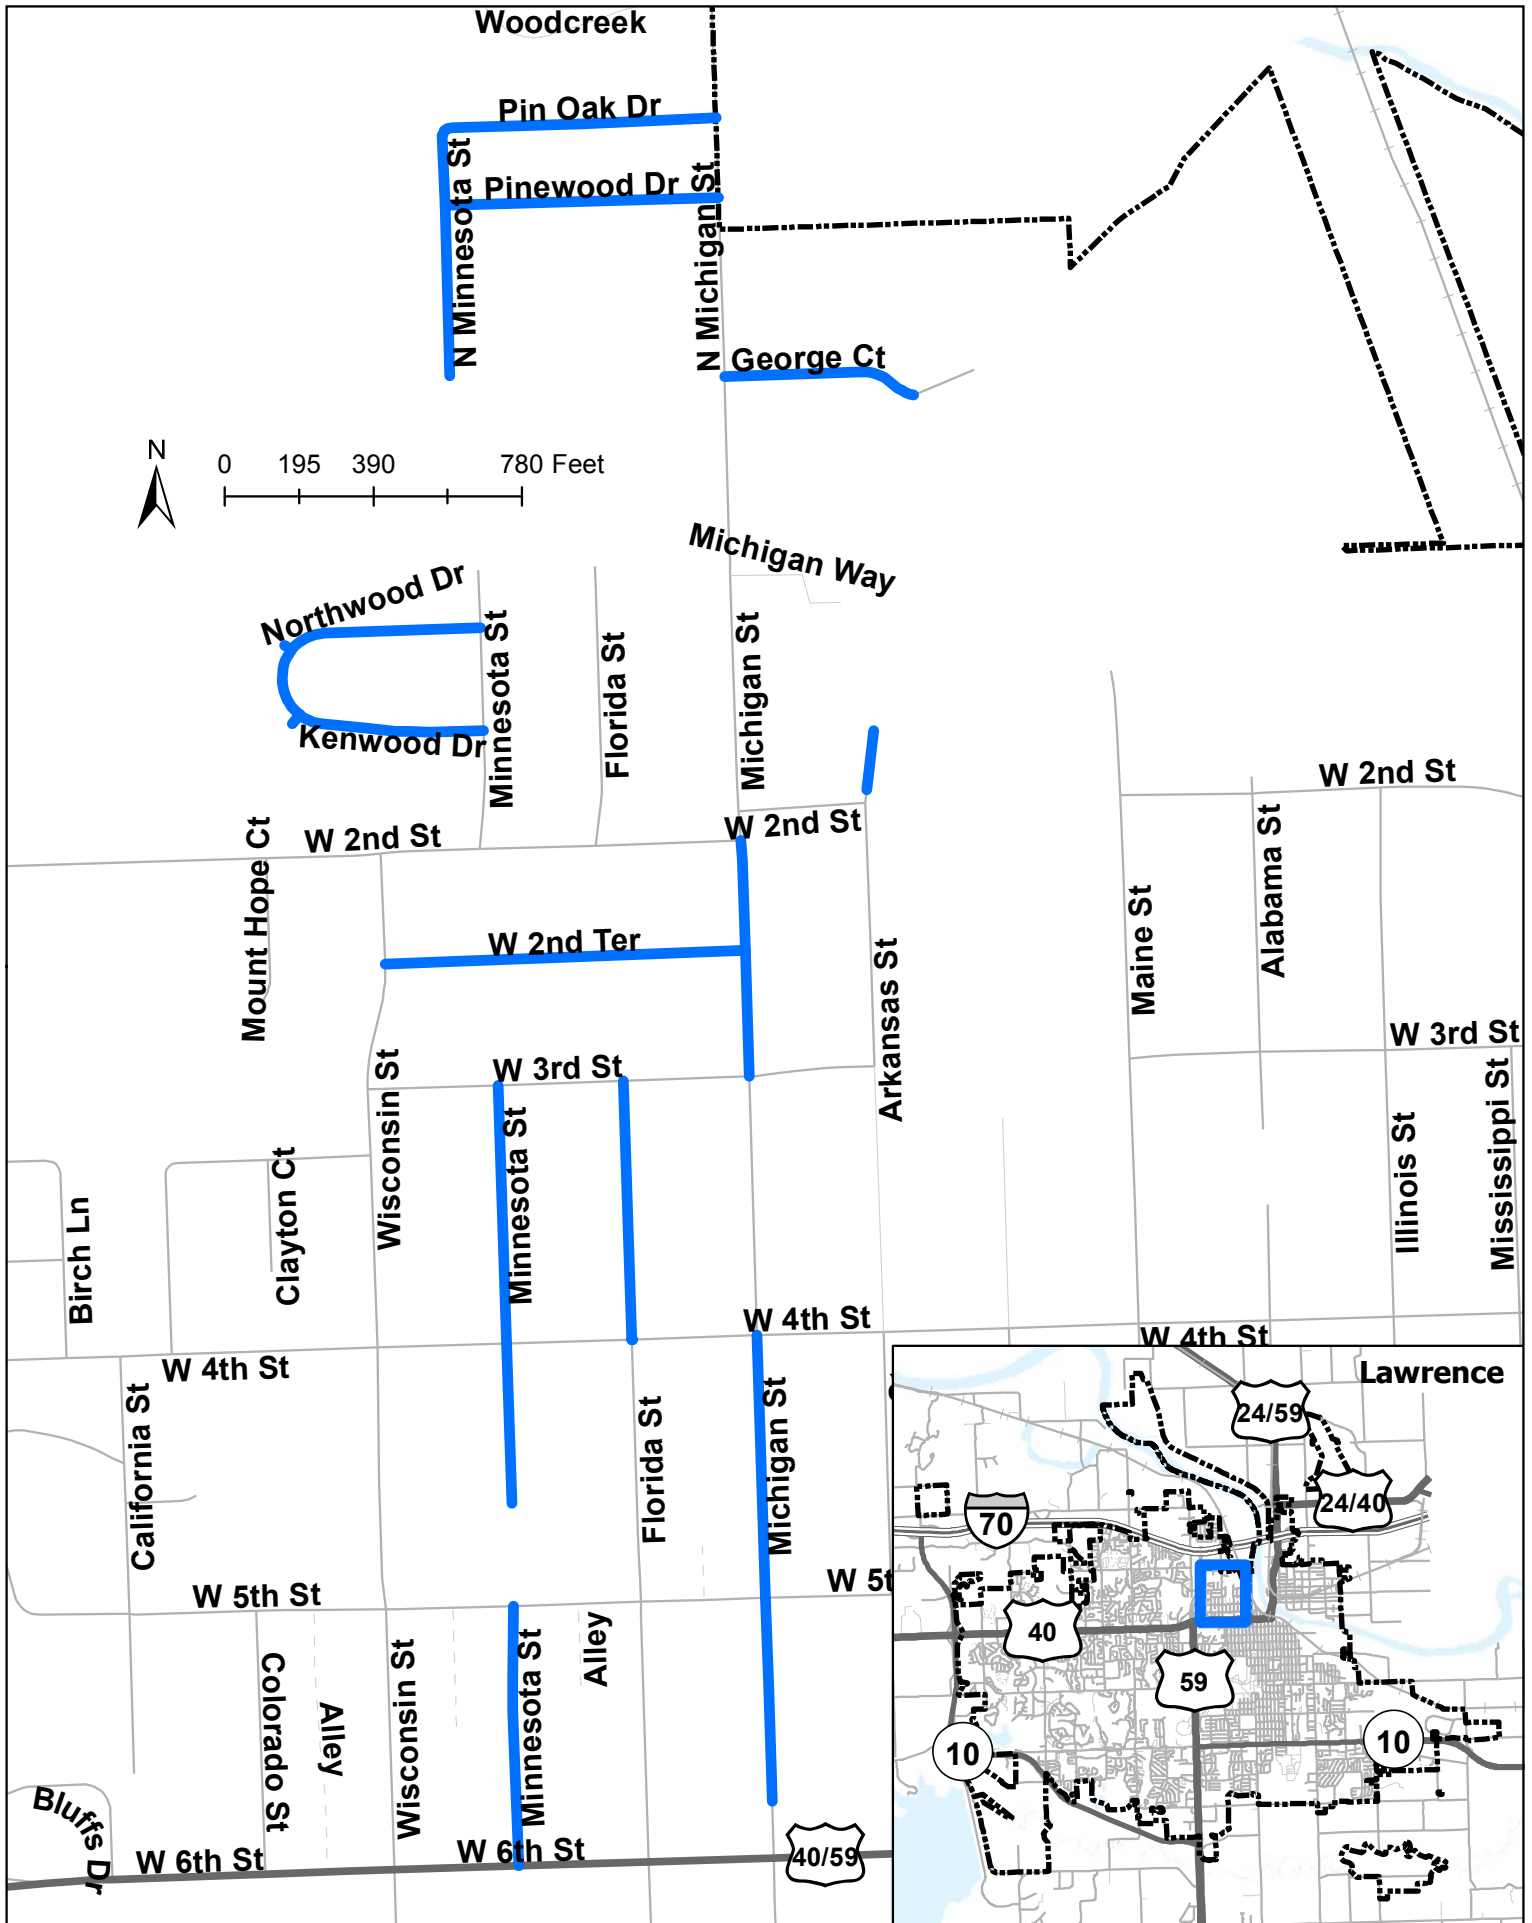

PW1210 - 2012 Overlay Program Phase 2

Revised: 5/1/2012

Overlay Program

- Phase 2A
- Phase 2B
- Phase 2C

City of Lawrence
PUBLIC WORKS

PW1210 - 2012 Overlay Program Phase 2A

Revised: 5/1/2012

PW1210 - 2012 Overlay Program Phase 2B

Revised: 5/1/2012

PW1210 - 2012 Overlay Program Phase 2C