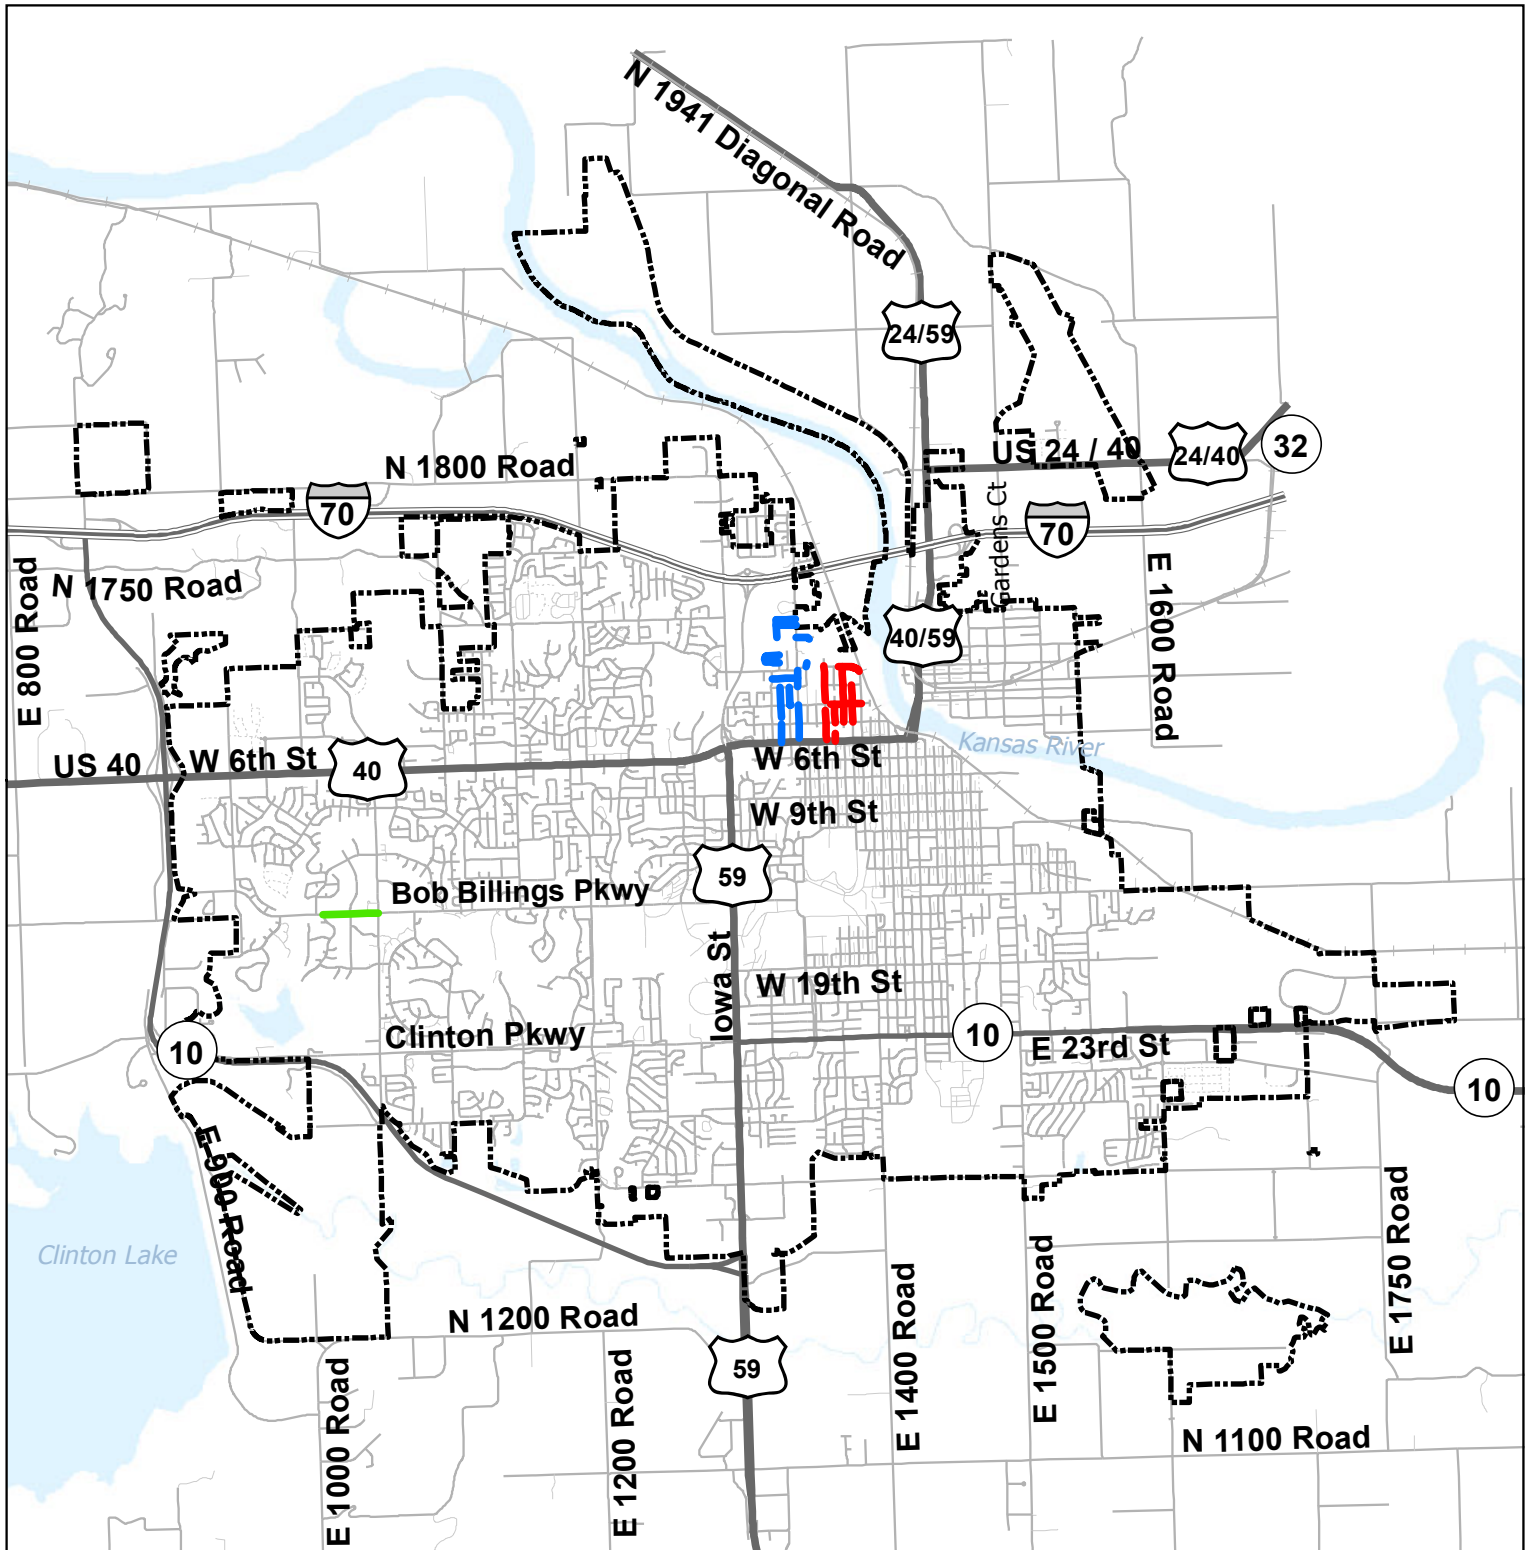

PW1210 - 2012 Overlay Program Phase 2

Revised: 5/1/2012

Overlay Program

- Phase 2A
- Phase 2B
- Phase 2C

City of Lawrence
PUBLIC WORKS

PW1210 - 2012 Overlay Program Phase 2A

Revised: 5/1/2012

PW1210 - 2012 Overlay Program Phase 2B