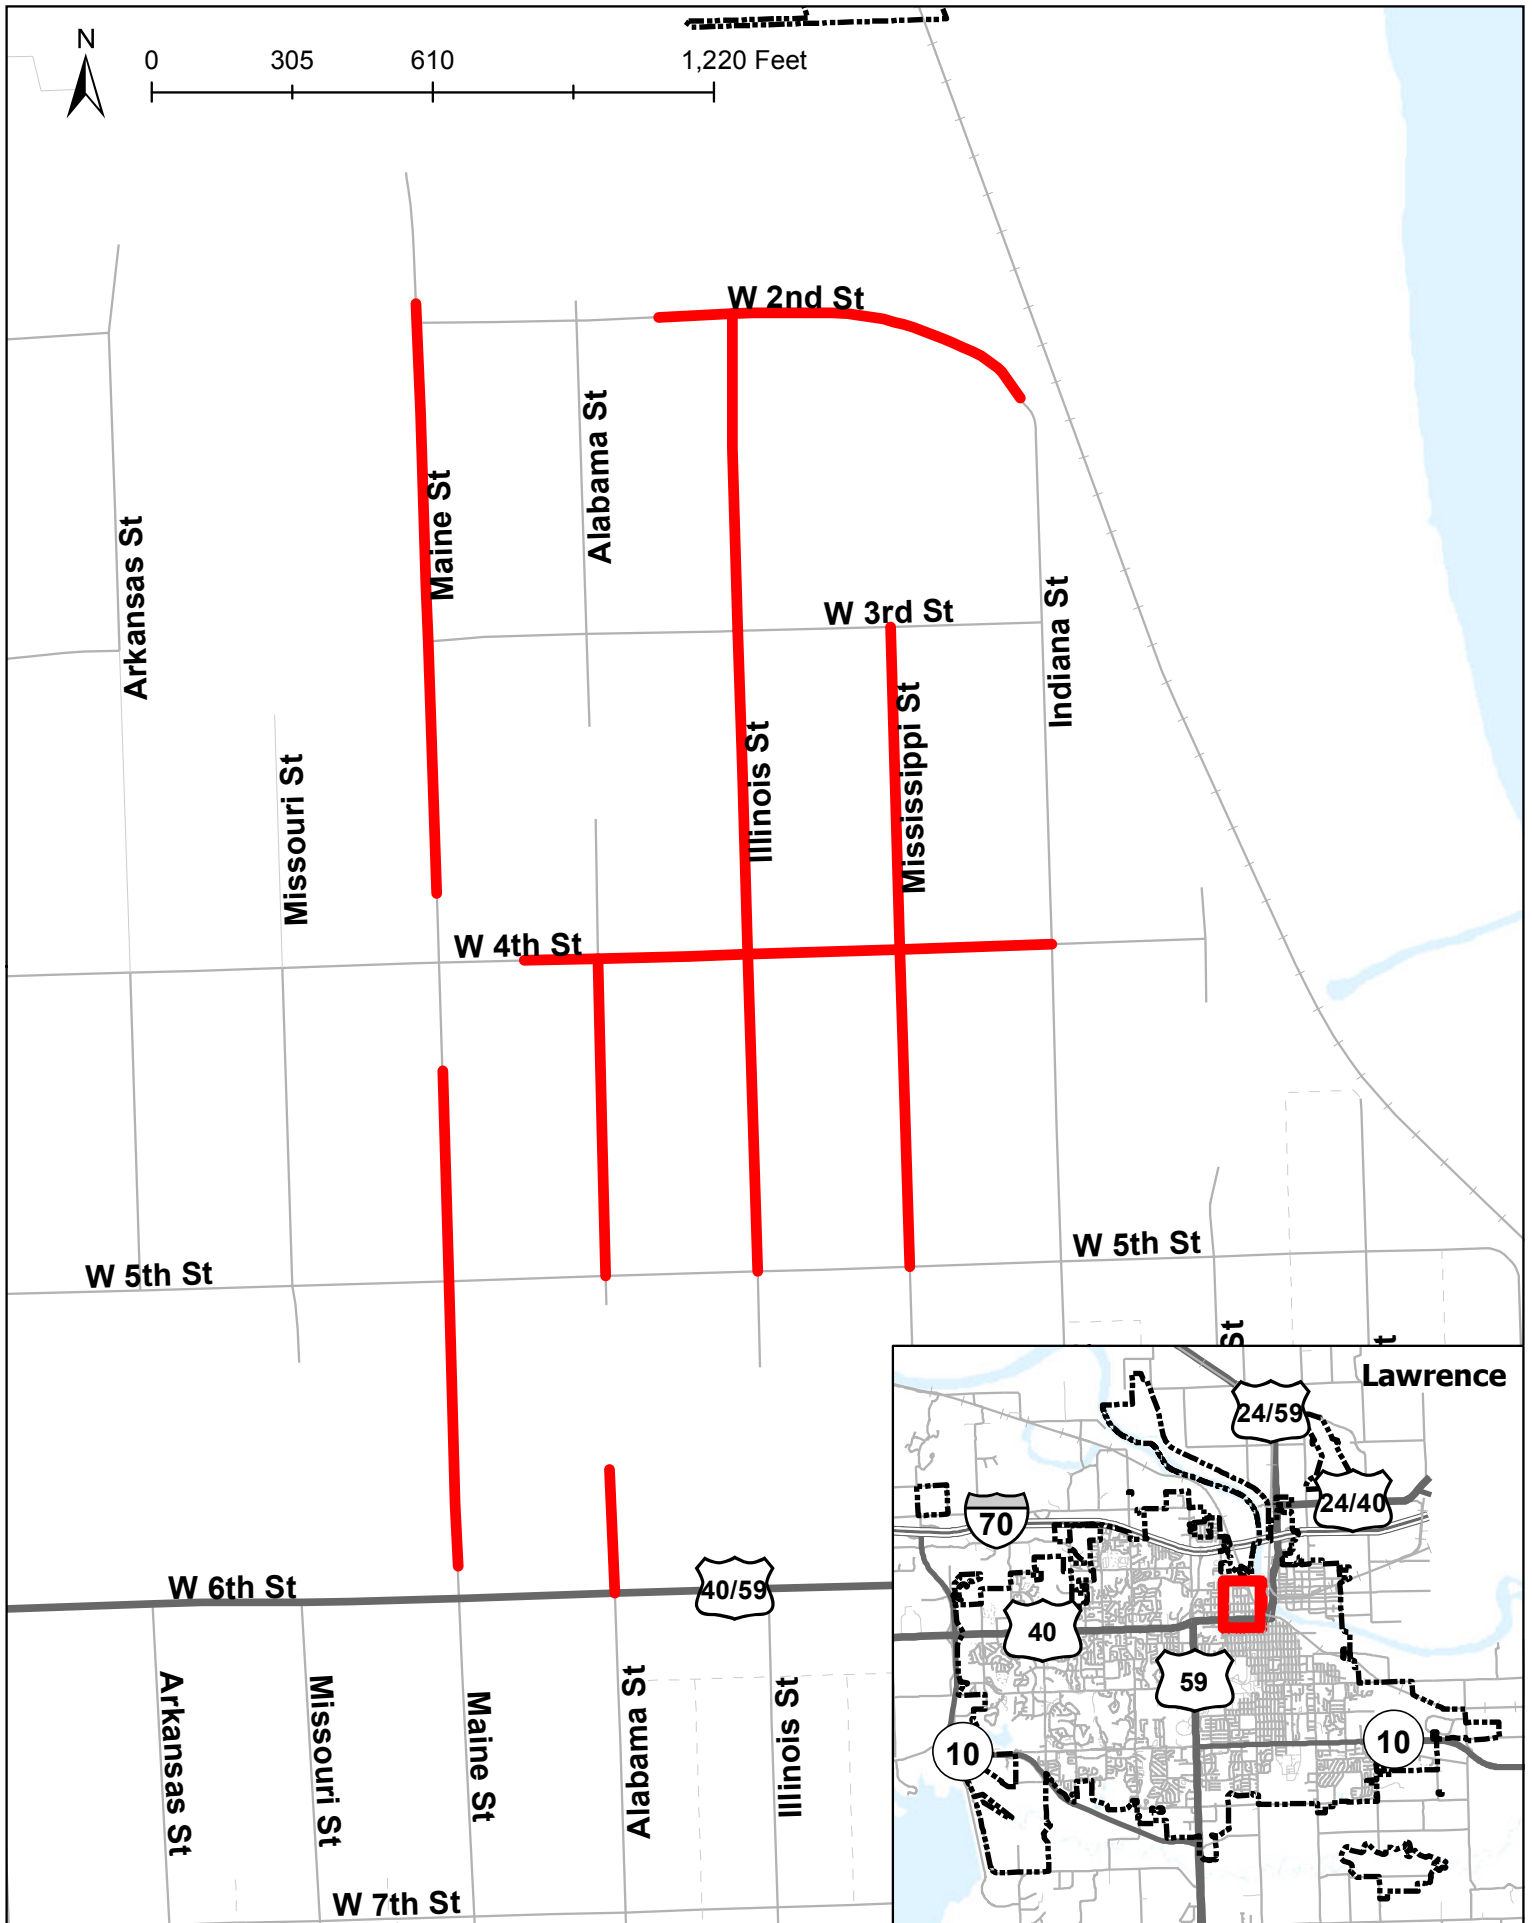

PW1210 - 2012 Overlay Program Phase 2

Revised: 5/1/2012

Overlay Program

- Phase 2A
- Phase 2B
- Phase 2C

City of Lawrence
PUBLIC WORKS

PW1210 - 2012 Overlay Program Phase 2A

Revised: 5/1/2012

PW1210 - 2012 Overlay Program Phase 2B

Revised: 5/1/2012

PW1210 - 2012 Overlay Program Phase 2C