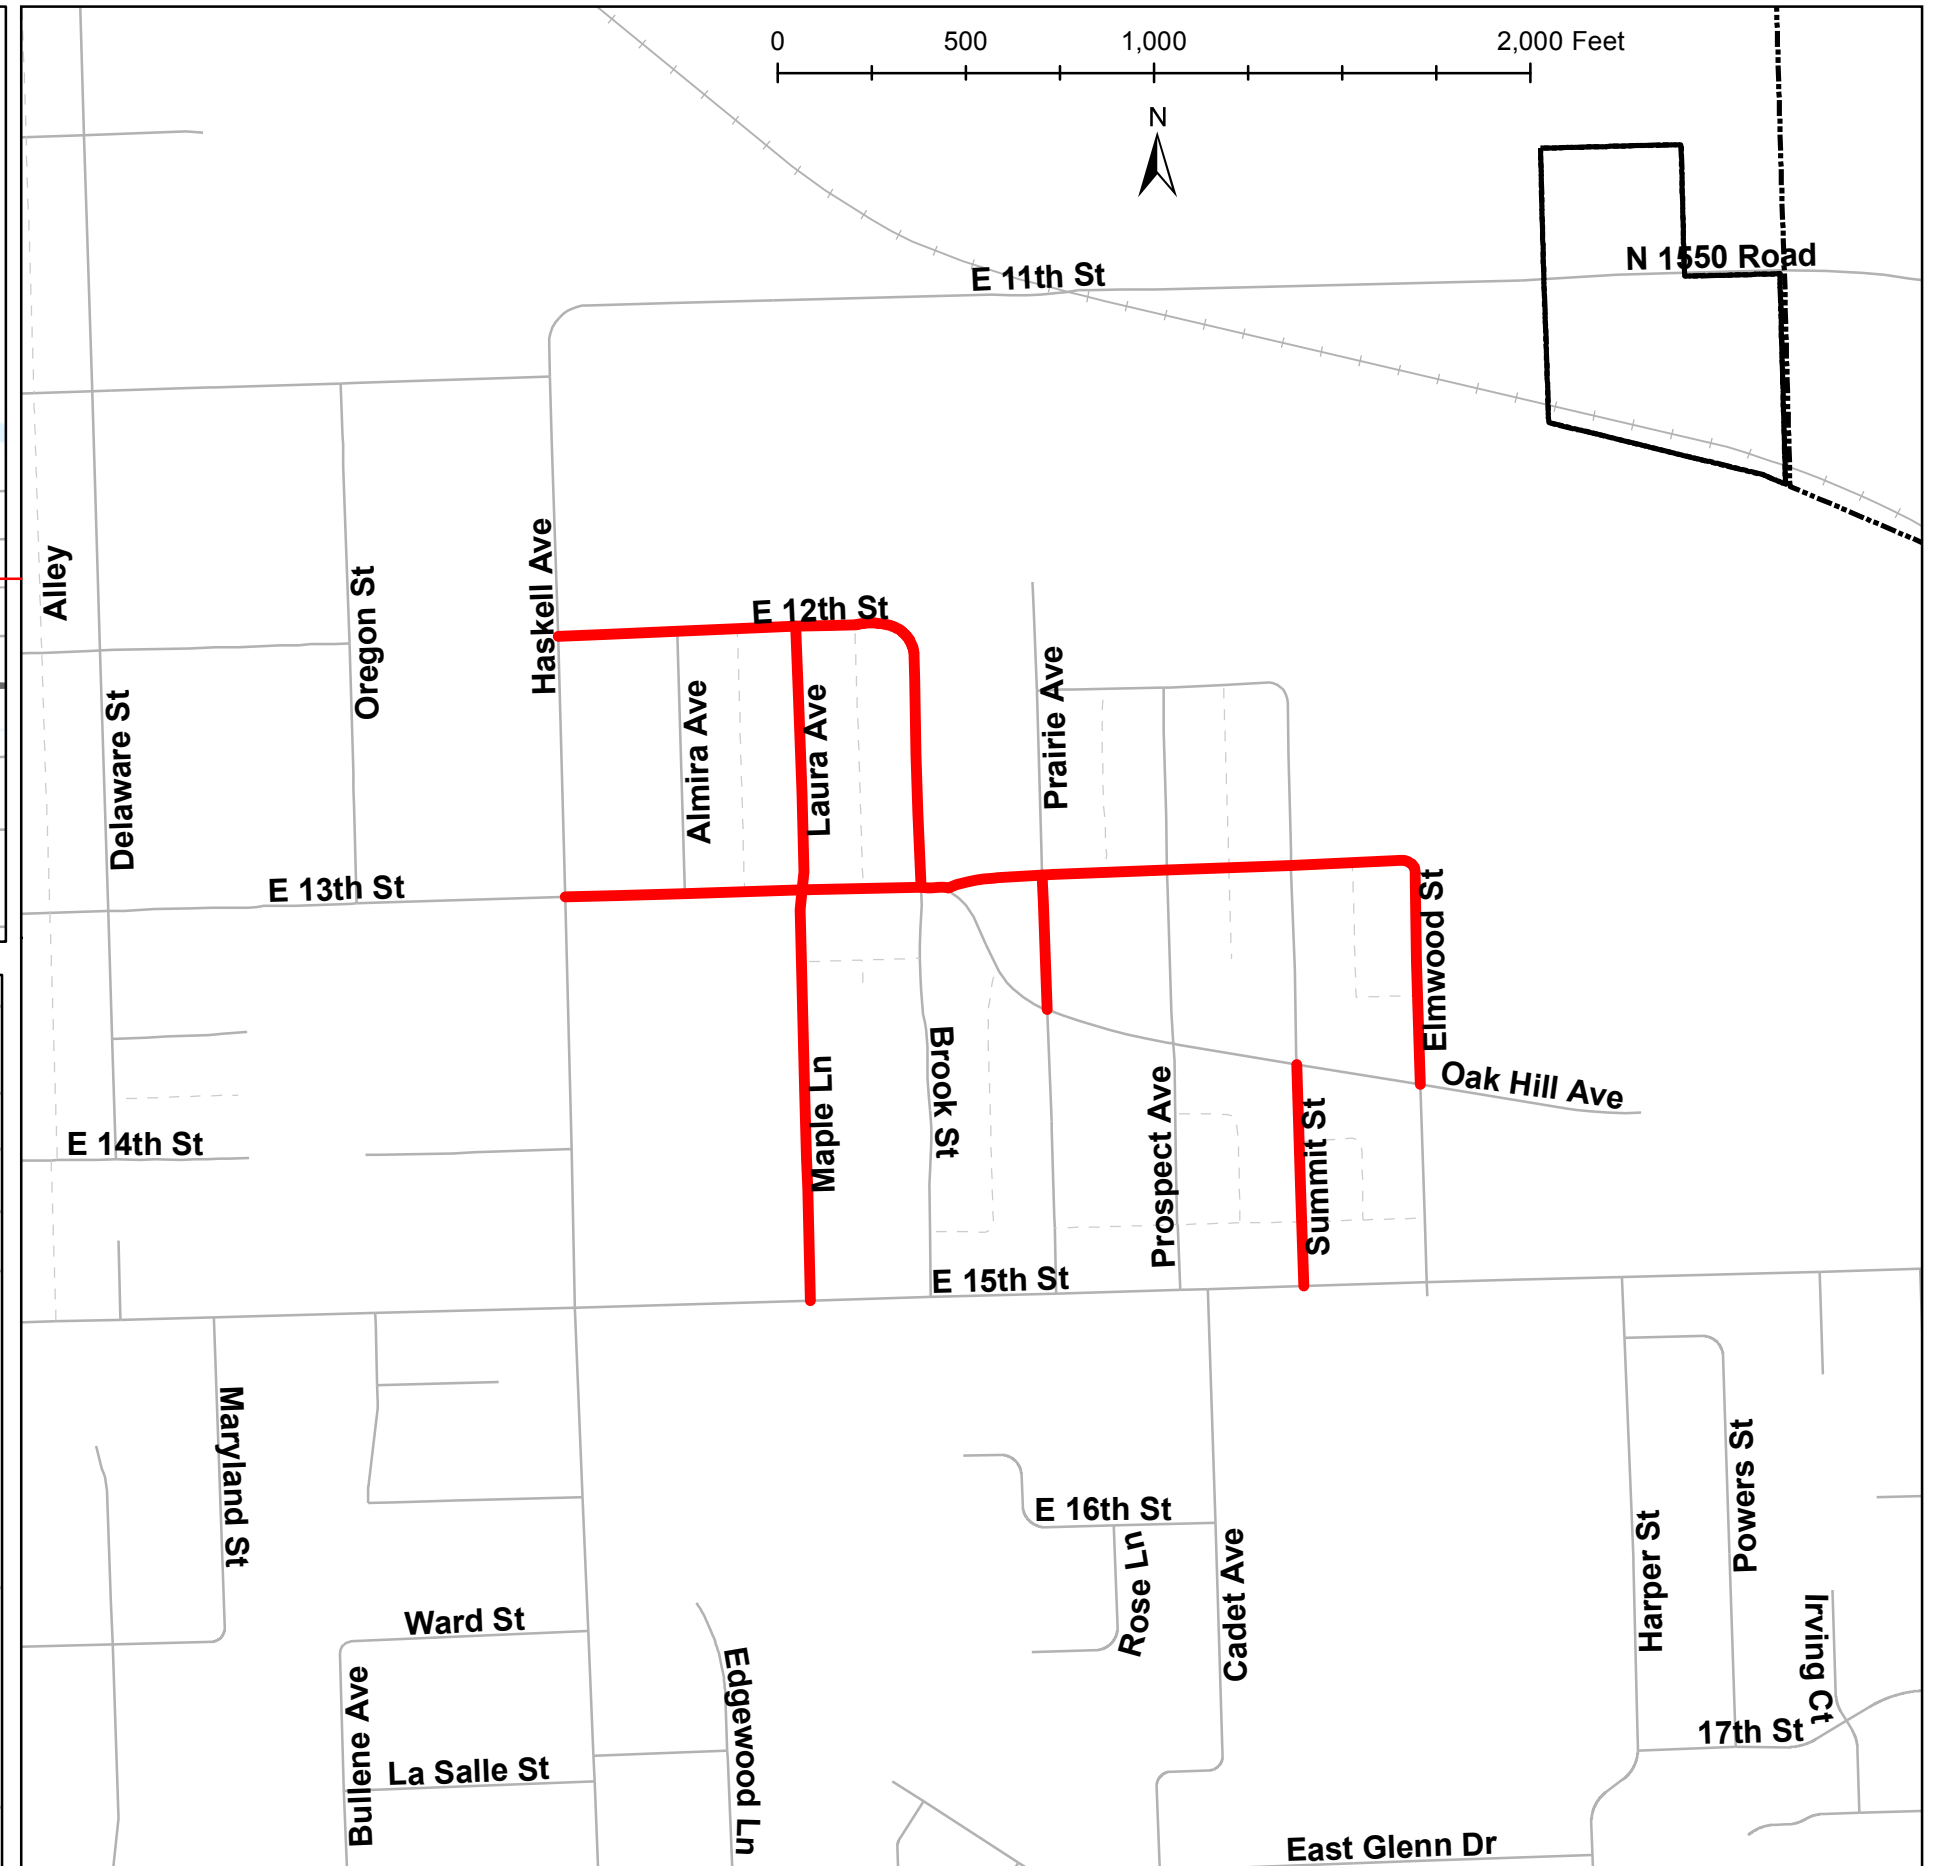

PW1209 - 2012 Overlay Program Phase 1

Revised: 2/3/2012

Legend

Overlay Program

- Phase 1A
- Phase 1B
- Phase 1C

PW1209 - 2012 Overlay Program Phase 1A

Revised: 2/3/2012

PW1209 - 2012 Overlay Program Phase 1B

Revised: 2/3/2012

PW1209 - 2012 Overlay Program Phase 1C

0 300 600 1,200 Feet

Revised: 2/3/2012