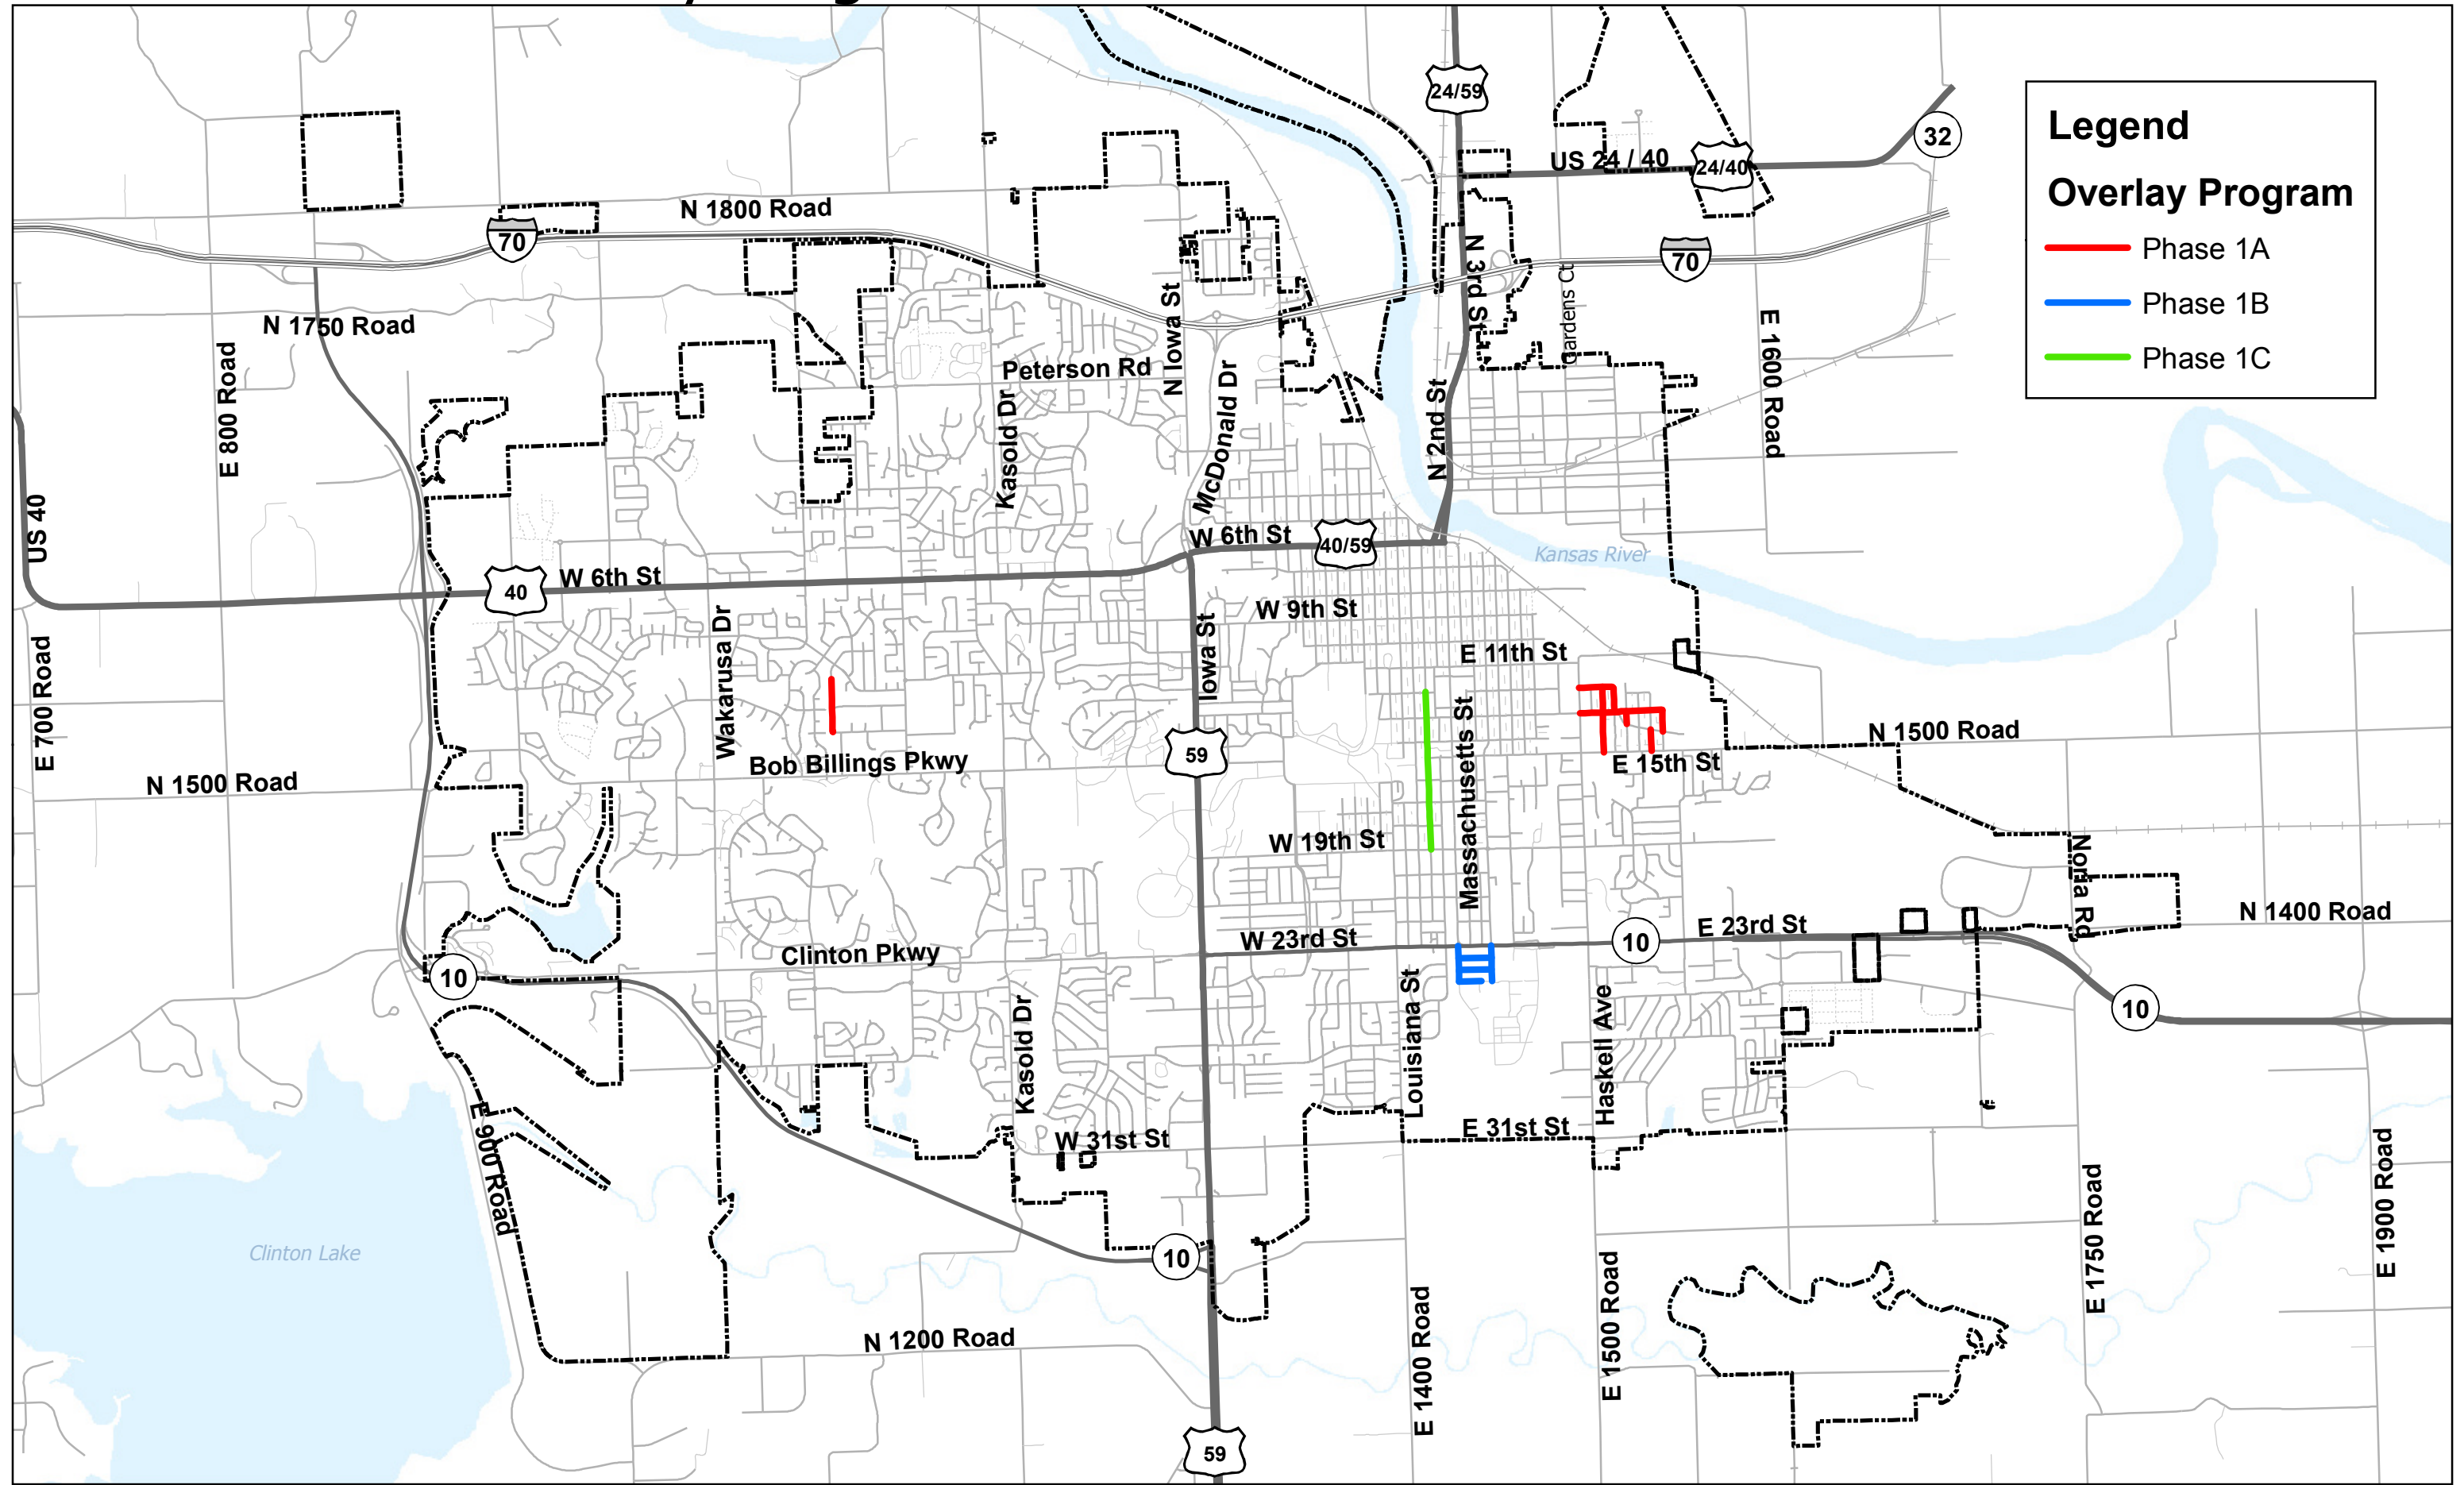

PW1209 - 2012 Overlay Program Phase 1

Revised: 2/3/2012

Legend

Overlay Program

- Phase 1A
- Phase 1B
- Phase 1C

PW1209 - 2012 Overlay Program Phase 1A

Revised: 2/3/2012

PW1209 - 2012 Overlay Program Phase 1B

Revised: 2/3/2012

PW1209 - 2012 Overlay Program Phase 1C

0 300 600 1,200 Feet

Revised: 2/3/2012