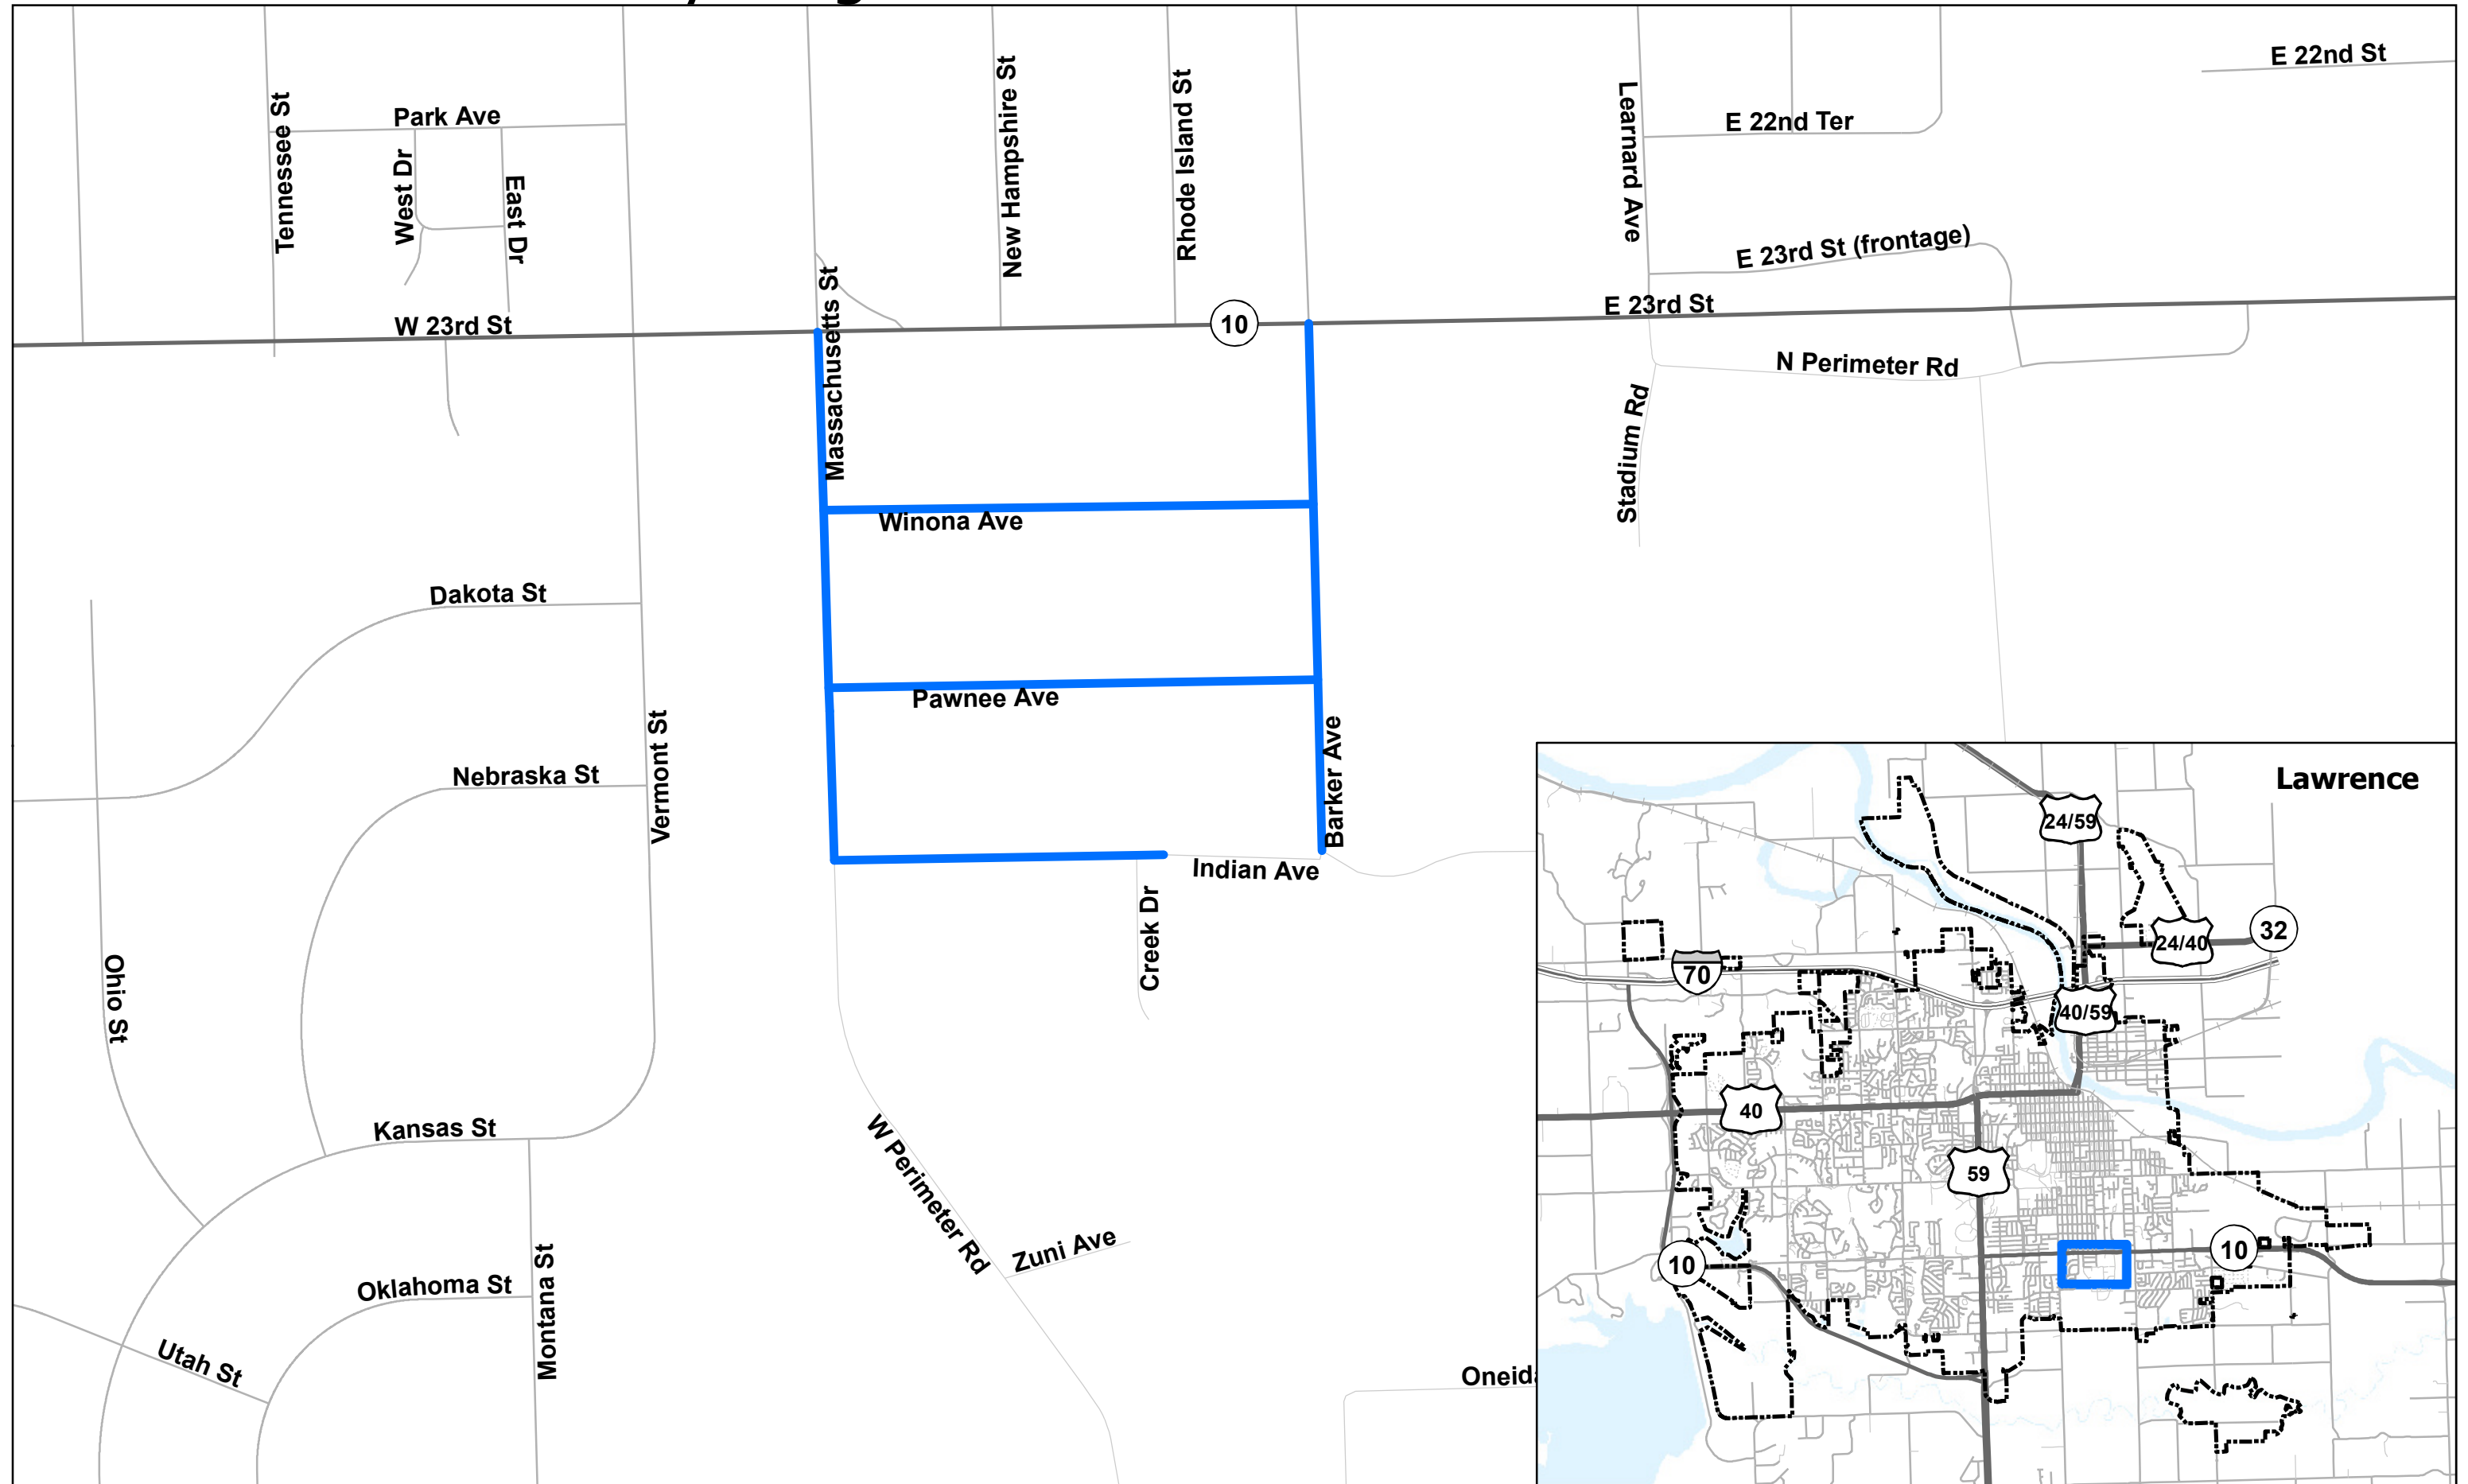

PW1209 - 2012 Overlay Program Phase 1

Revised: 2/3/2012

Legend

Overlay Program

- Phase 1A
- Phase 1B
- Phase 1C

PW1209 - 2012 Overlay Program Phase 1A

Revised: 2/3/2012

PW1209 - 2012 Overlay Program Phase 1B

Revised: 2/3/2012

PW1209 - 2012 Overlay Program Phase 1C

0 300 600 1,200 Feet

Revised: 2/3/2012