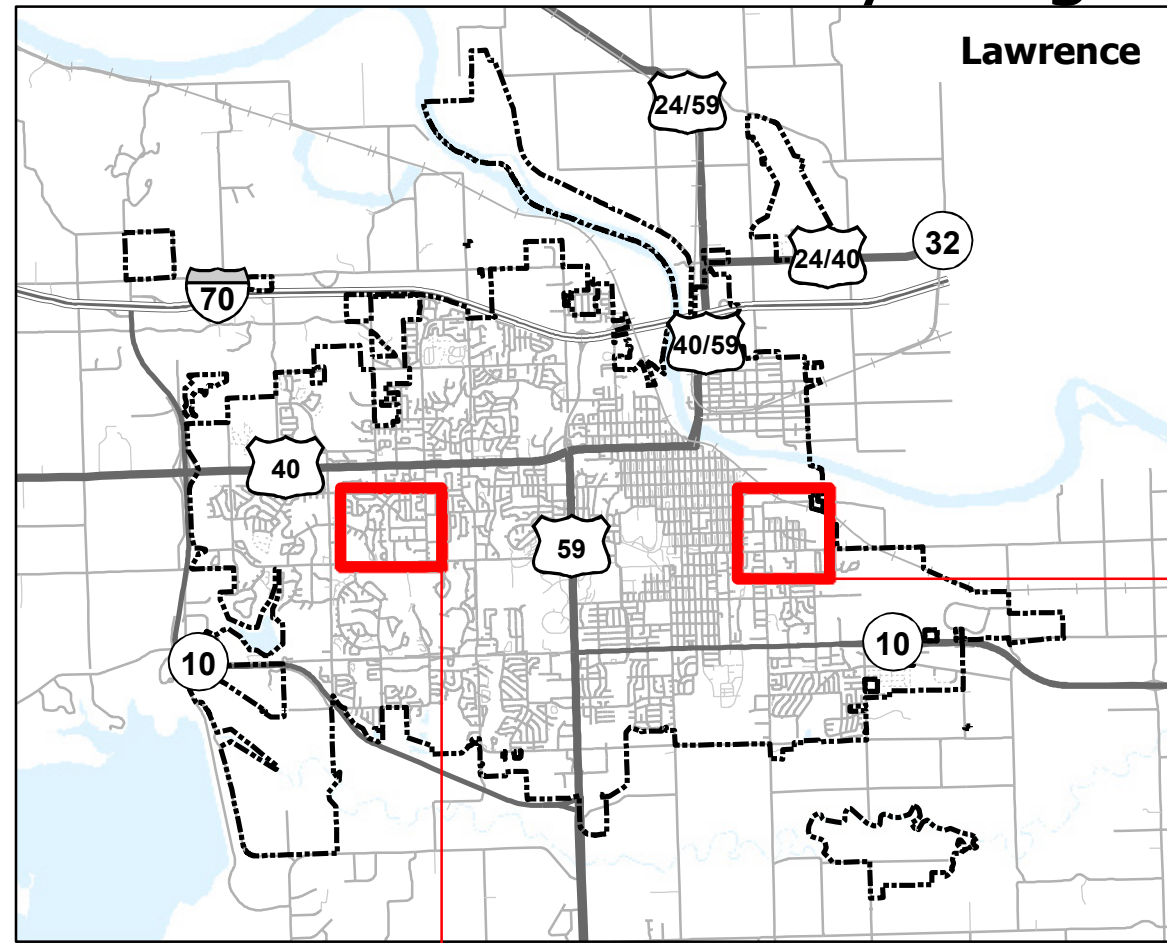

PW1209 - 2012 Overlay Program Phase 1

Revised: 2/3/2012

Legend

Overlay Program

- Phase 1A
- Phase 1B
- Phase 1C

PW1209 - 2012 Overlay Program Phase 1A

Revised: 2/3/2012

PW1209 - 2012 Overlay Program Phase 1B

Revised: 2/3/2012

PW1209 - 2012 Overlay Program Phase 1C

0 300 600 1,200 Feet

Revised: 2/3/2012