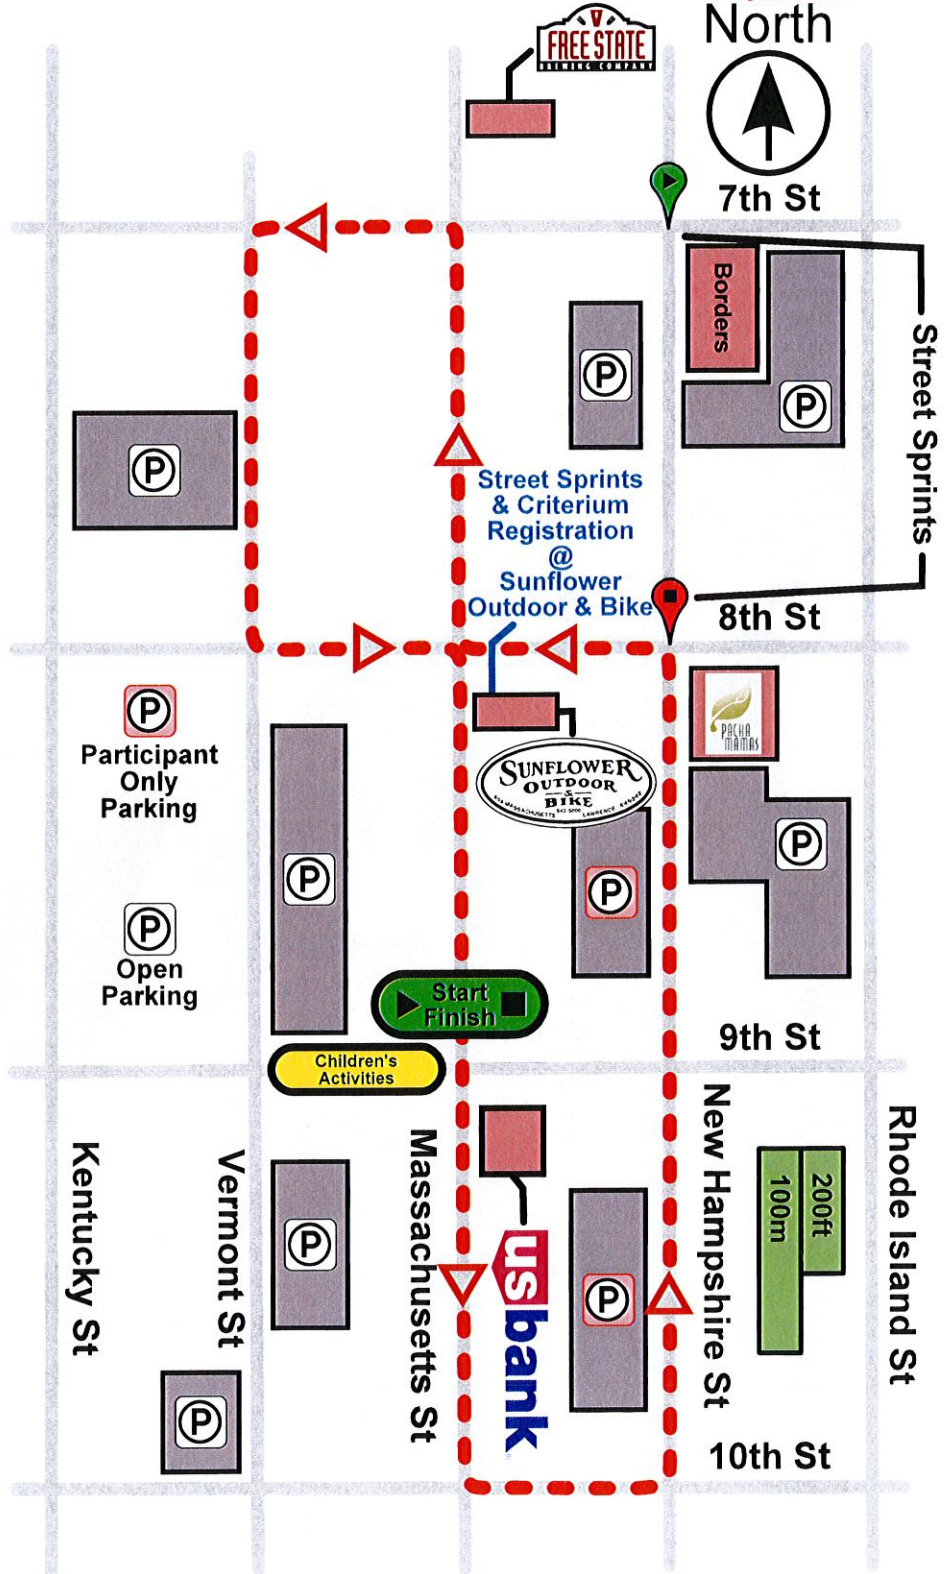

2012 TOUR OF LAWRENCE

TOURofLAWRENCE.com

SPRINGHILL SUITES®
Marriott

A USA Cycling Pro-Am Event

Crit Course is 1.0 mi with < 40ft of climbing per lap
Street Sprints are approx. 200m with slight incline

Complete race info at www.TOURofLAWRENCE.com