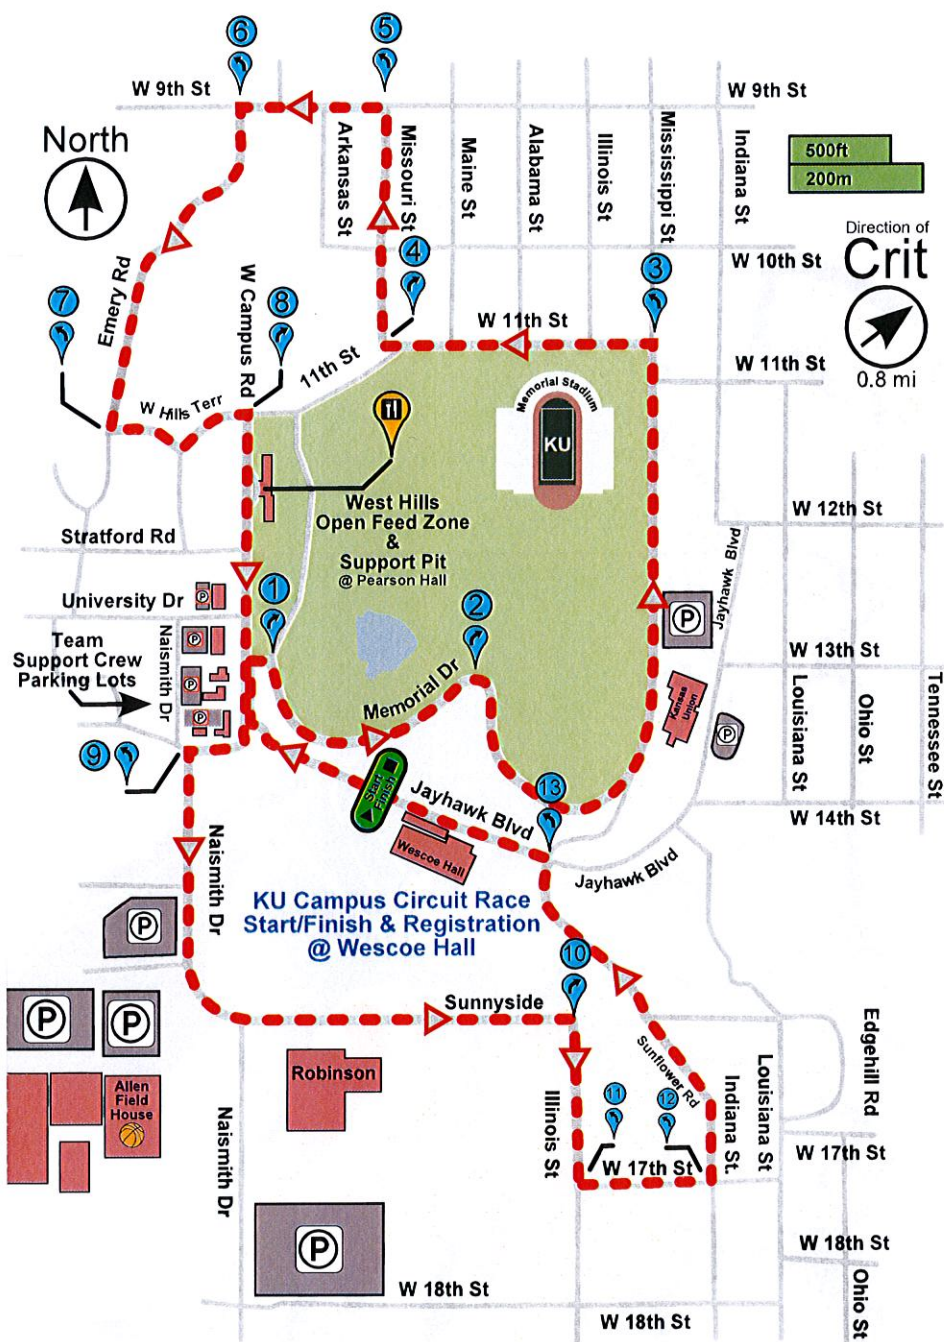

2012 TOUR OF LAWRENCE

TOURofLAWRENCE.com

Circuit Race Profile: Course is 3.93 mi with > 350ft of climbing per loop

Complete race info at www.TOURofLAWRENCE.com

A USA Cycling Pro-Am Event