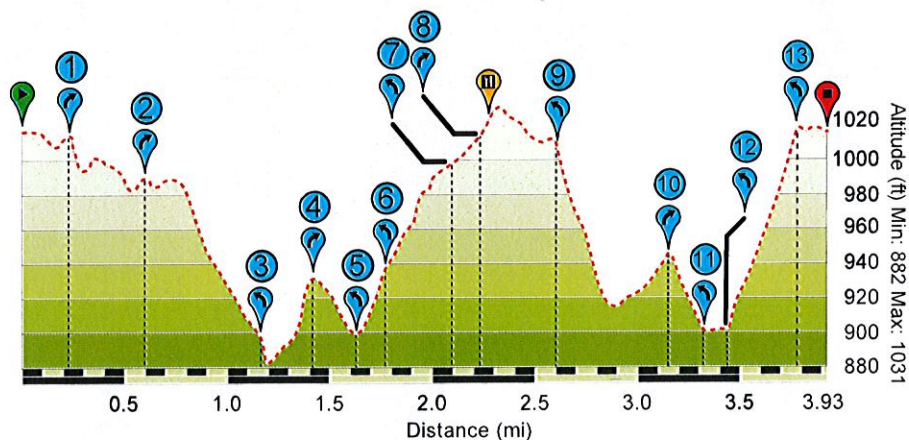

2012 TOUR OF LAWRENCE

TOURofLAWRENCE.com

Circuit Race Profile: Course is 3.93 mi with > 350ft of climbing per loop

Complete race info at www.TOURofLAWRENCE.com

A USA Cycling Pro-Am Event