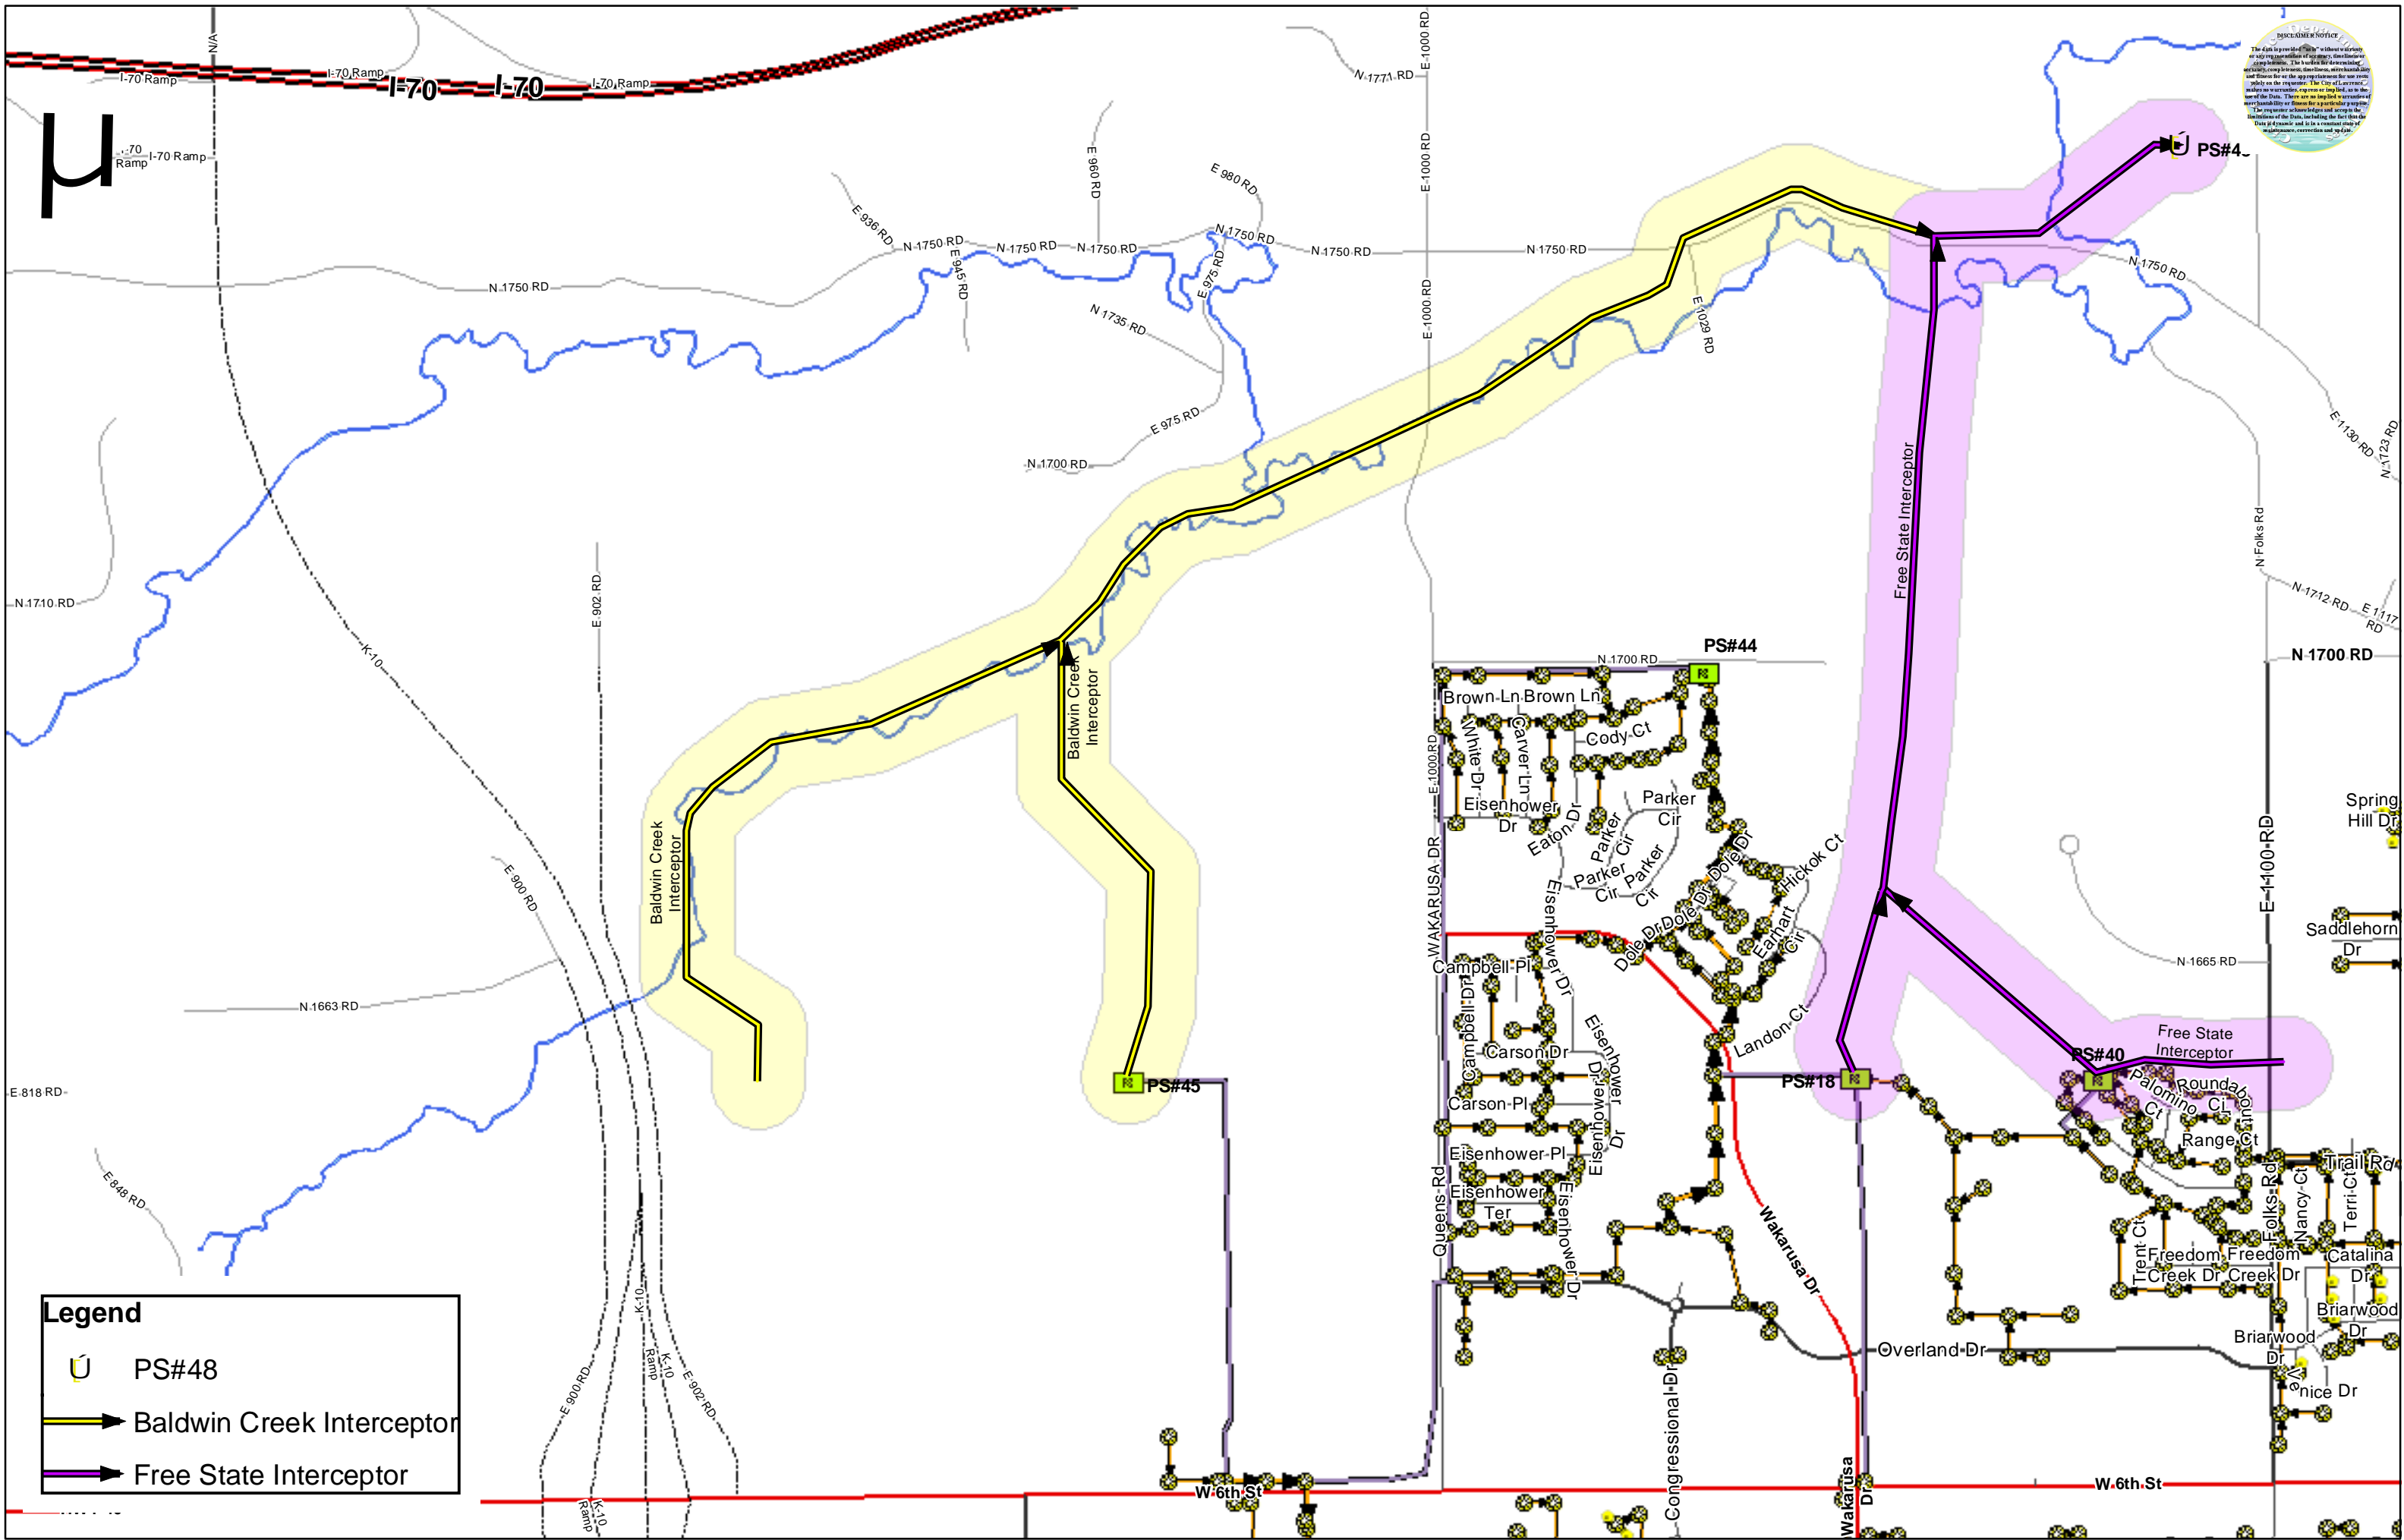

Legend

- PS#48
- Baldwin Creek Interceptor
- Free State Interceptor