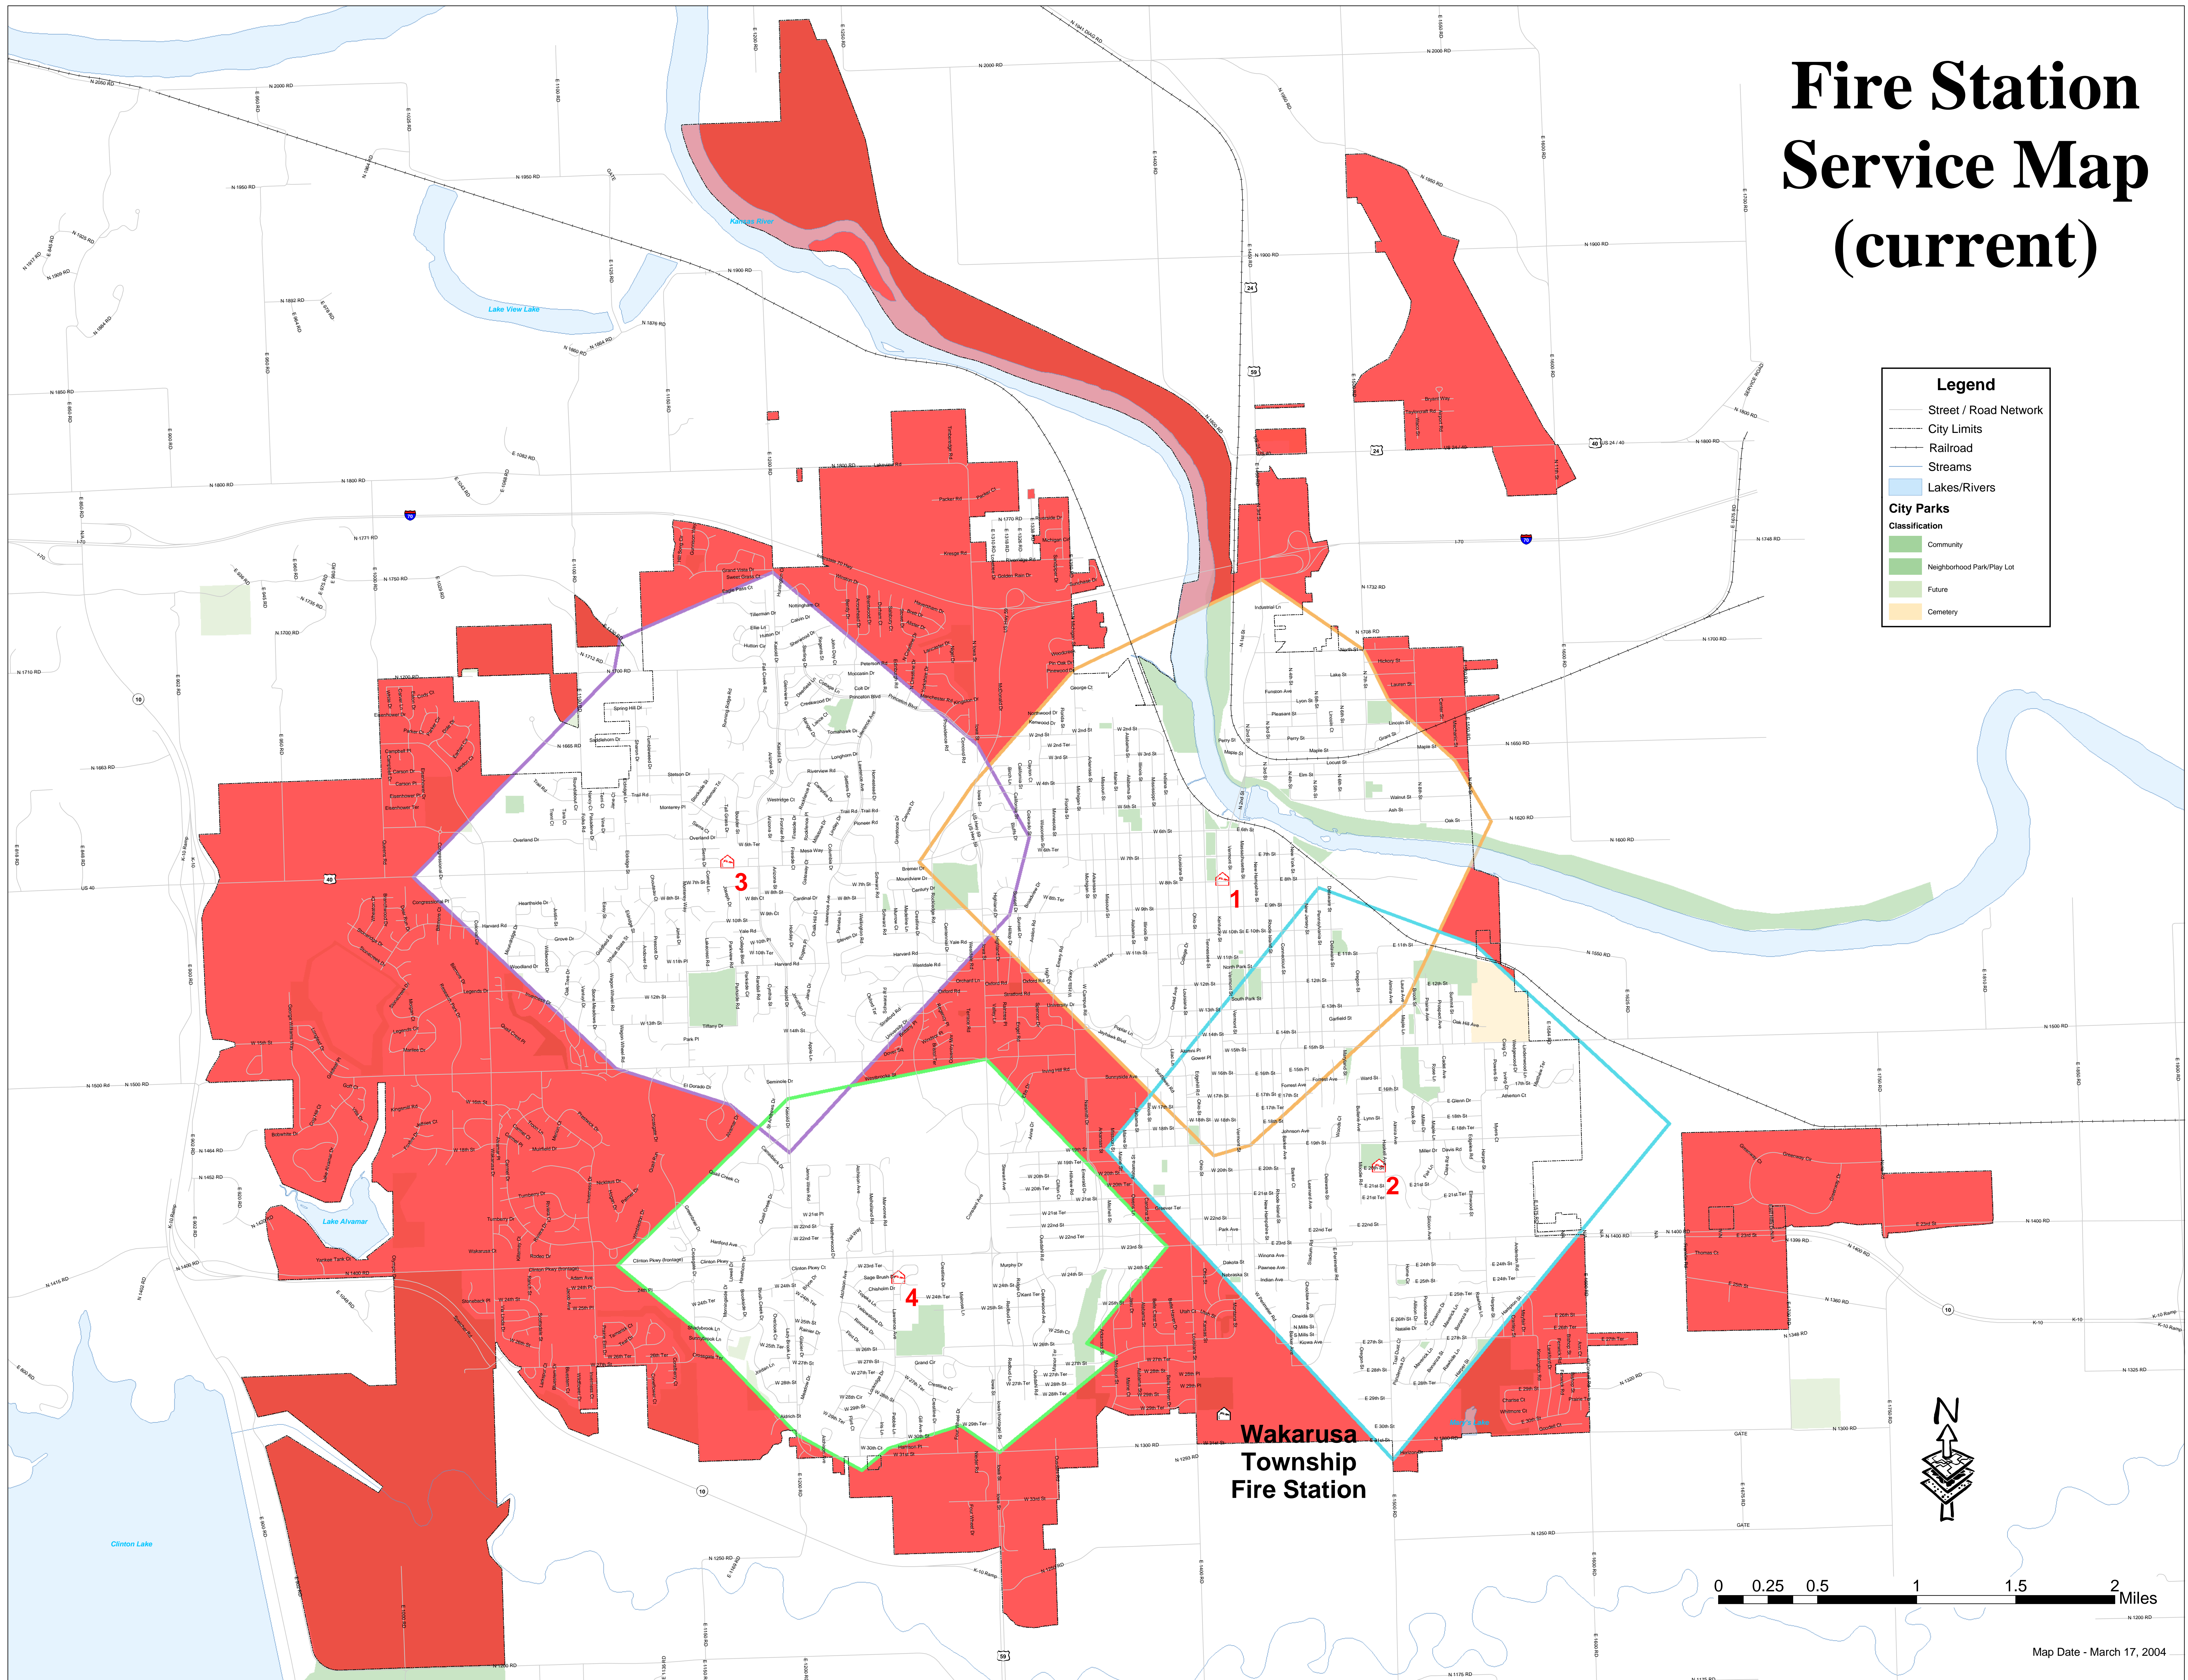

Fire Station Service Map (current)

Legend

- Street / Road Network
- City Limits
- Railroad
- Streams
- Lakes/Rivers

City Parks

Classification

- Community
- Neighborhood Park/Play Lot
- Future
- Cemetery

**Wakarusa
Township
Fire Station**